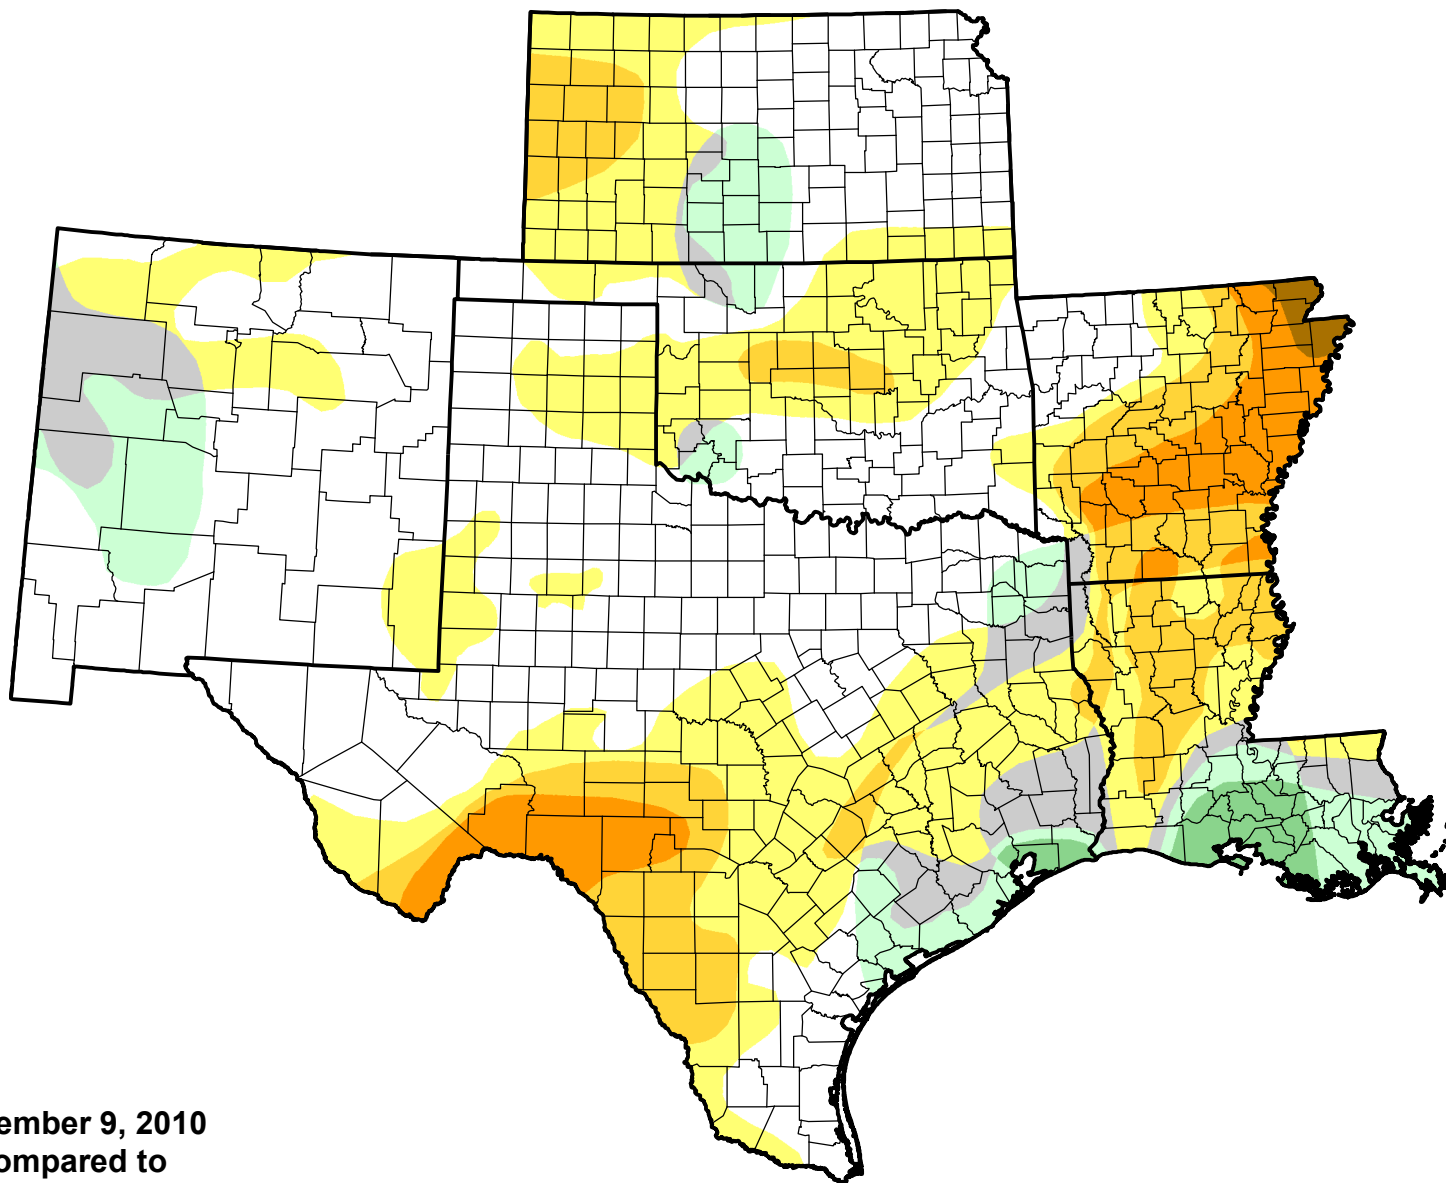

U.S. Drought Monitor Class Change - SCIPP

26 Week

November 9, 2010
compared to
May 13, 2010

droughtmonitor.unl.edu

-  5 Class Degradation
-  4 Class Degradation
-  3 Class Degradation
-  2 Class Degradation
-  1 Class Degradation
-  No Change
-  1 Class Improvement
-  2 Class Improvement
-  3 Class Improvement
-  4 Class Improvement
-  5 Class Improvement