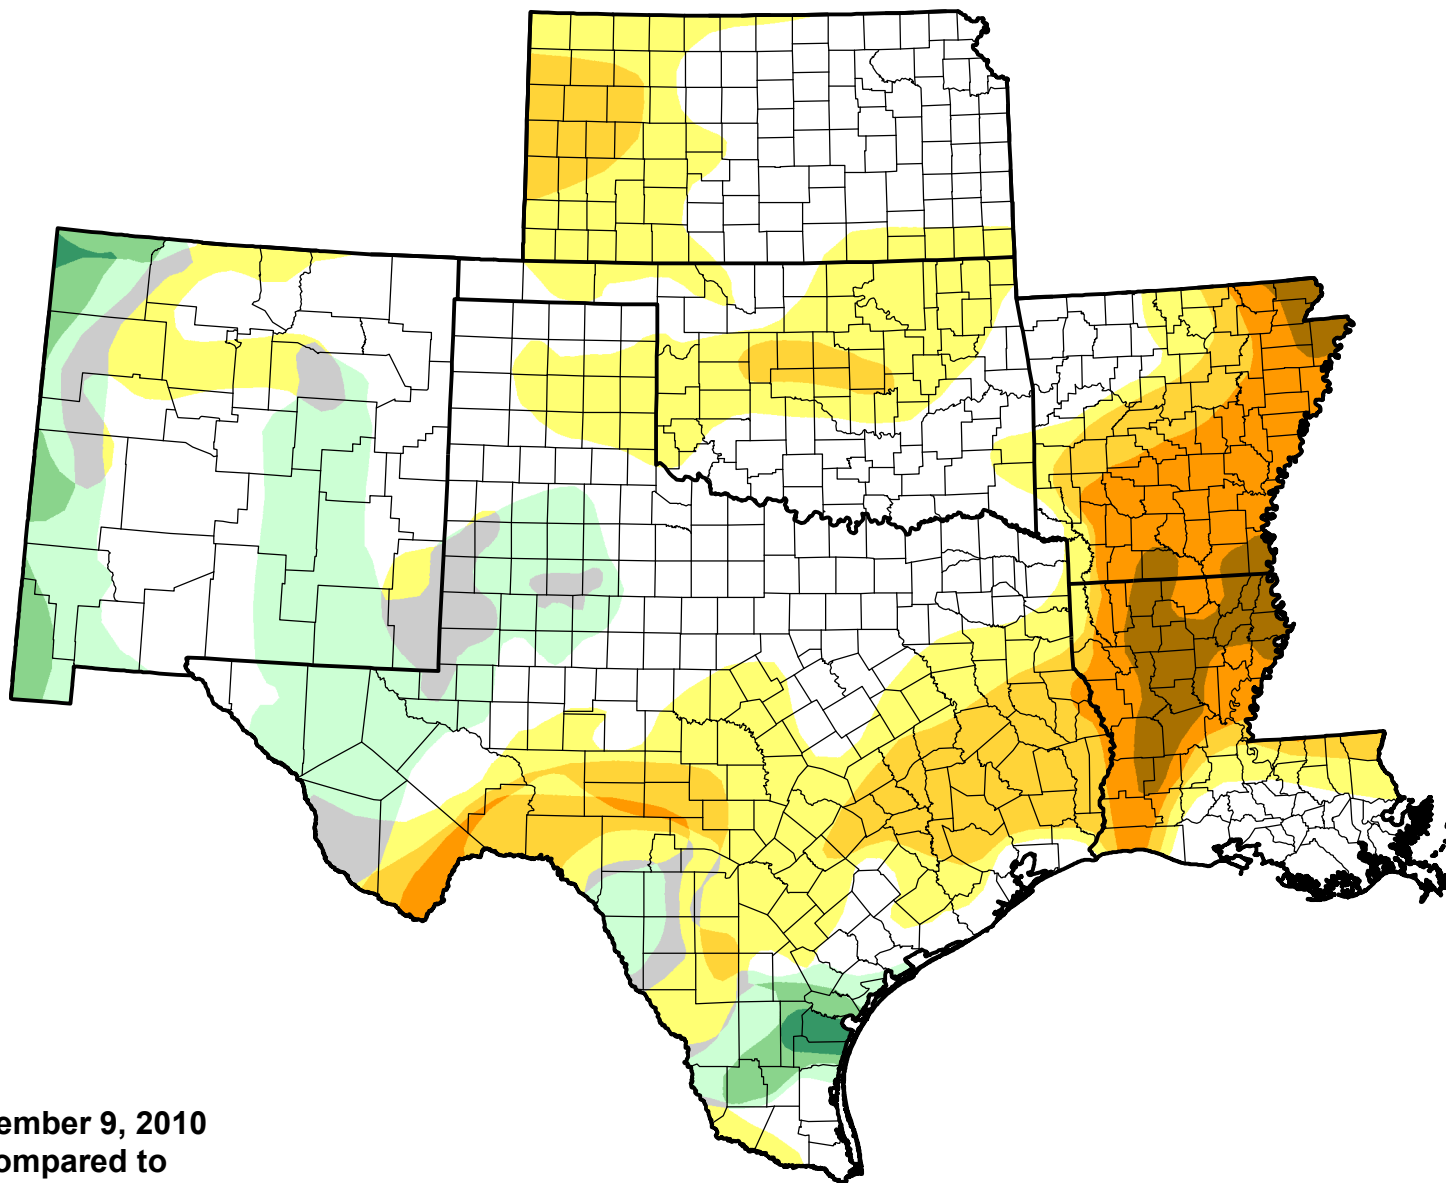

# U.S. Drought Monitor Class Change - SCIPP

Start of Calendar Year

November 9, 2010  
compared to  
December 31, 2009

[droughtmonitor.unl.edu](http://droughtmonitor.unl.edu)

- 5 Class Degradation
- 4 Class Degradation
- 3 Class Degradation
- 2 Class Degradation
- 1 Class Degradation
- No Change
- 1 Class Improvement
- 2 Class Improvement
- 3 Class Improvement
- 4 Class Improvement
- 5 Class Improvement