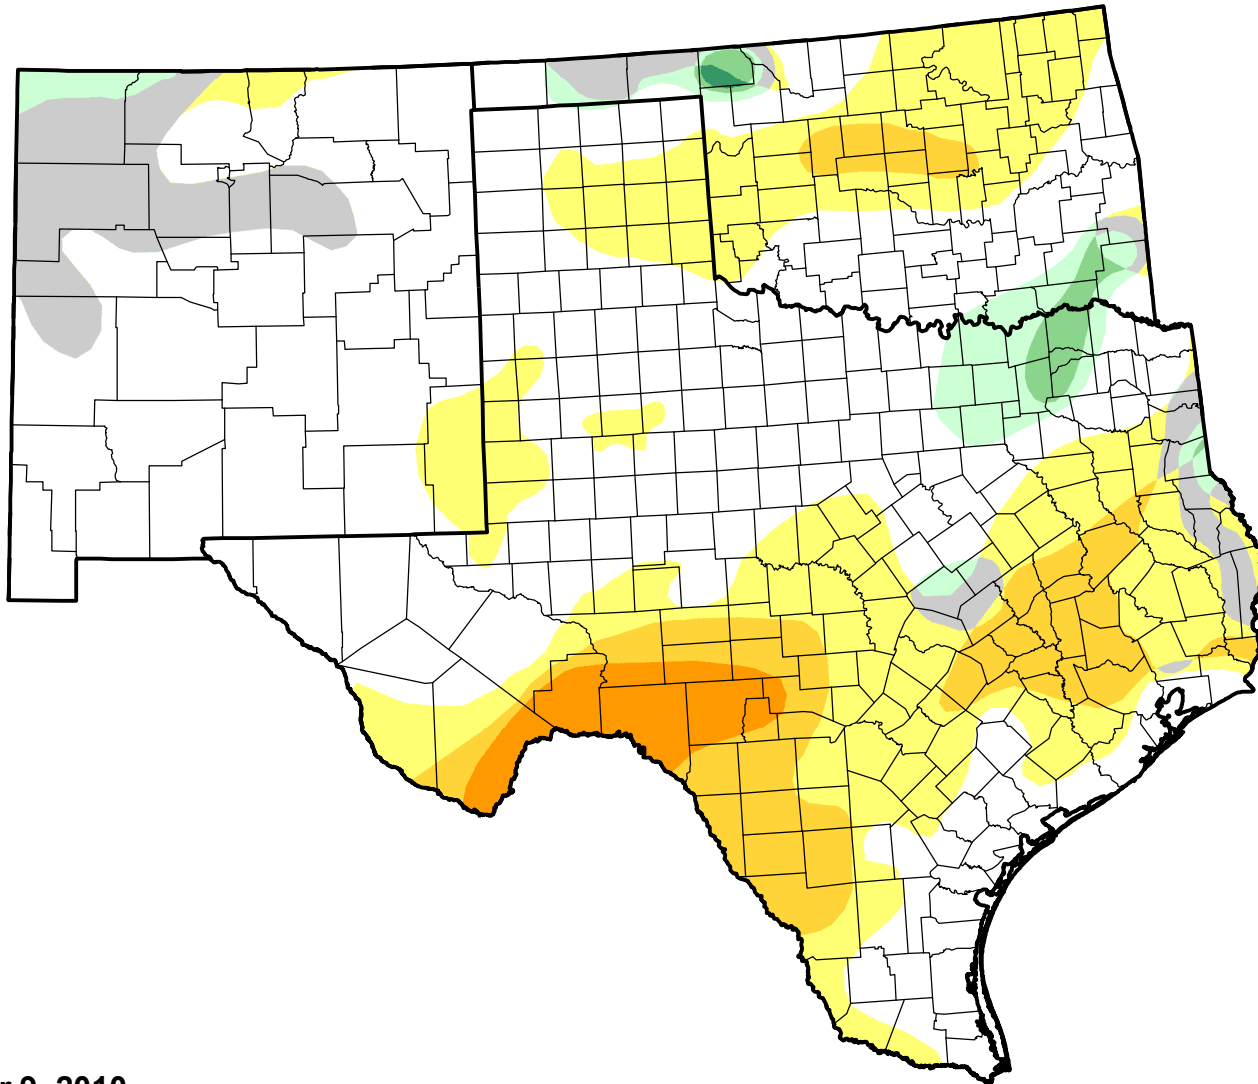

U.S. Drought Monitor Class Change - Southern Plains RDEWS 13 Week

November 9, 2010
compared to
August 12, 2010

droughtmonitor.unl.edu

-  5 Class Degradation
-  4 Class Degradation
-  3 Class Degradation
-  2 Class Degradation
-  1 Class Degradation
-  No Change
-  1 Class Improvement
-  2 Class Improvement
-  3 Class Improvement
-  4 Class Improvement
-  5 Class Improvement