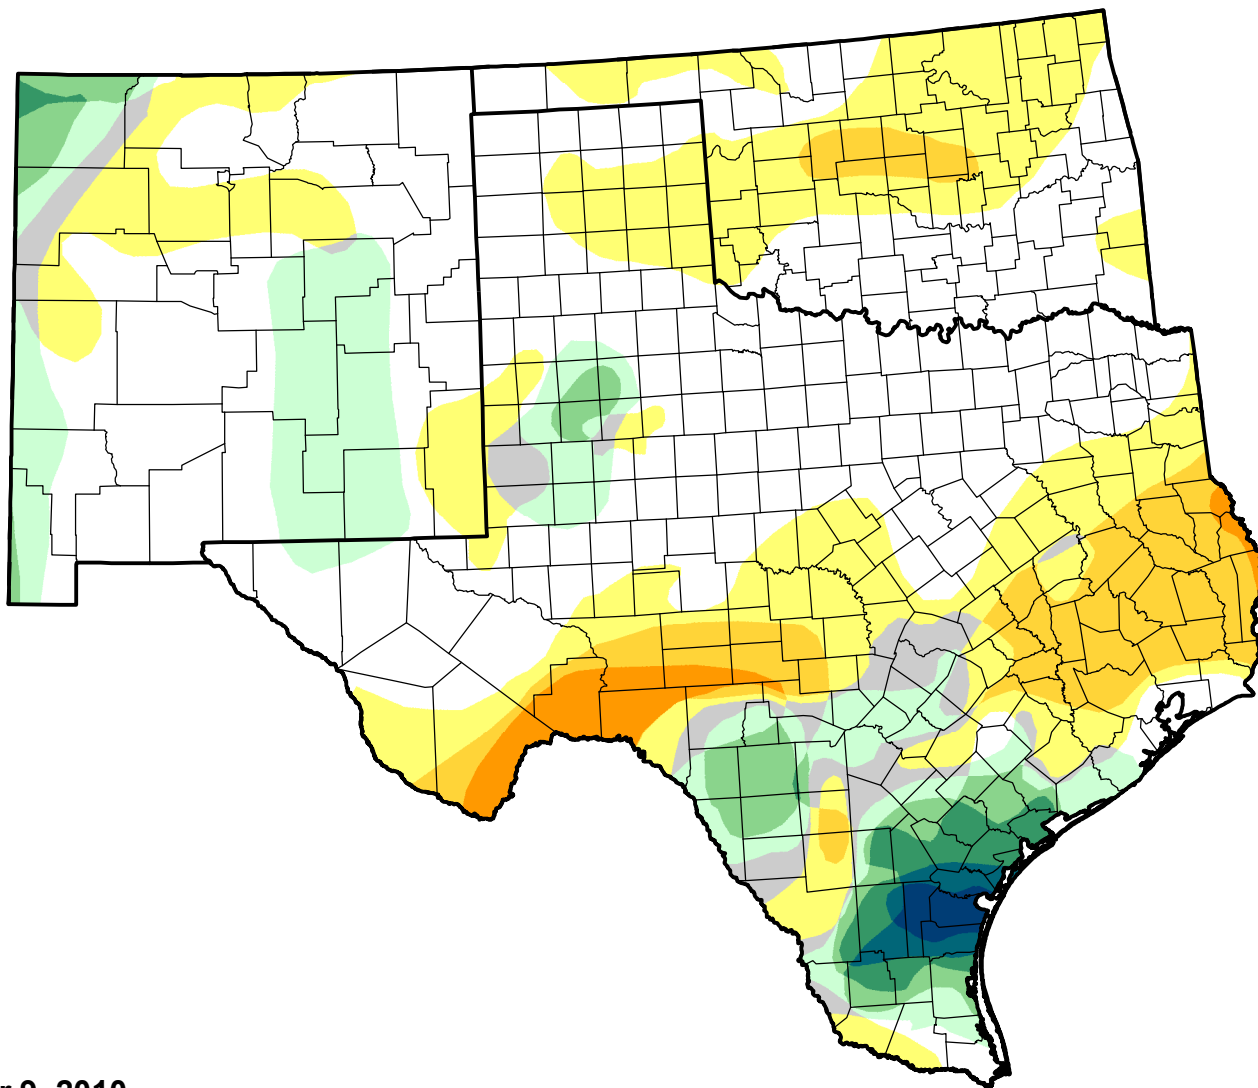

U.S. Drought Monitor Class Change - Southern Plains RDEWS

52 Week

November 9, 2010
compared to
November 12, 2009

droughtmonitor.unl.edu

-  5 Class Degradation
-  4 Class Degradation
-  3 Class Degradation
-  2 Class Degradation
-  1 Class Degradation
-  No Change
-  1 Class Improvement
-  2 Class Improvement
-  3 Class Improvement
-  4 Class Improvement
-  5 Class Improvement