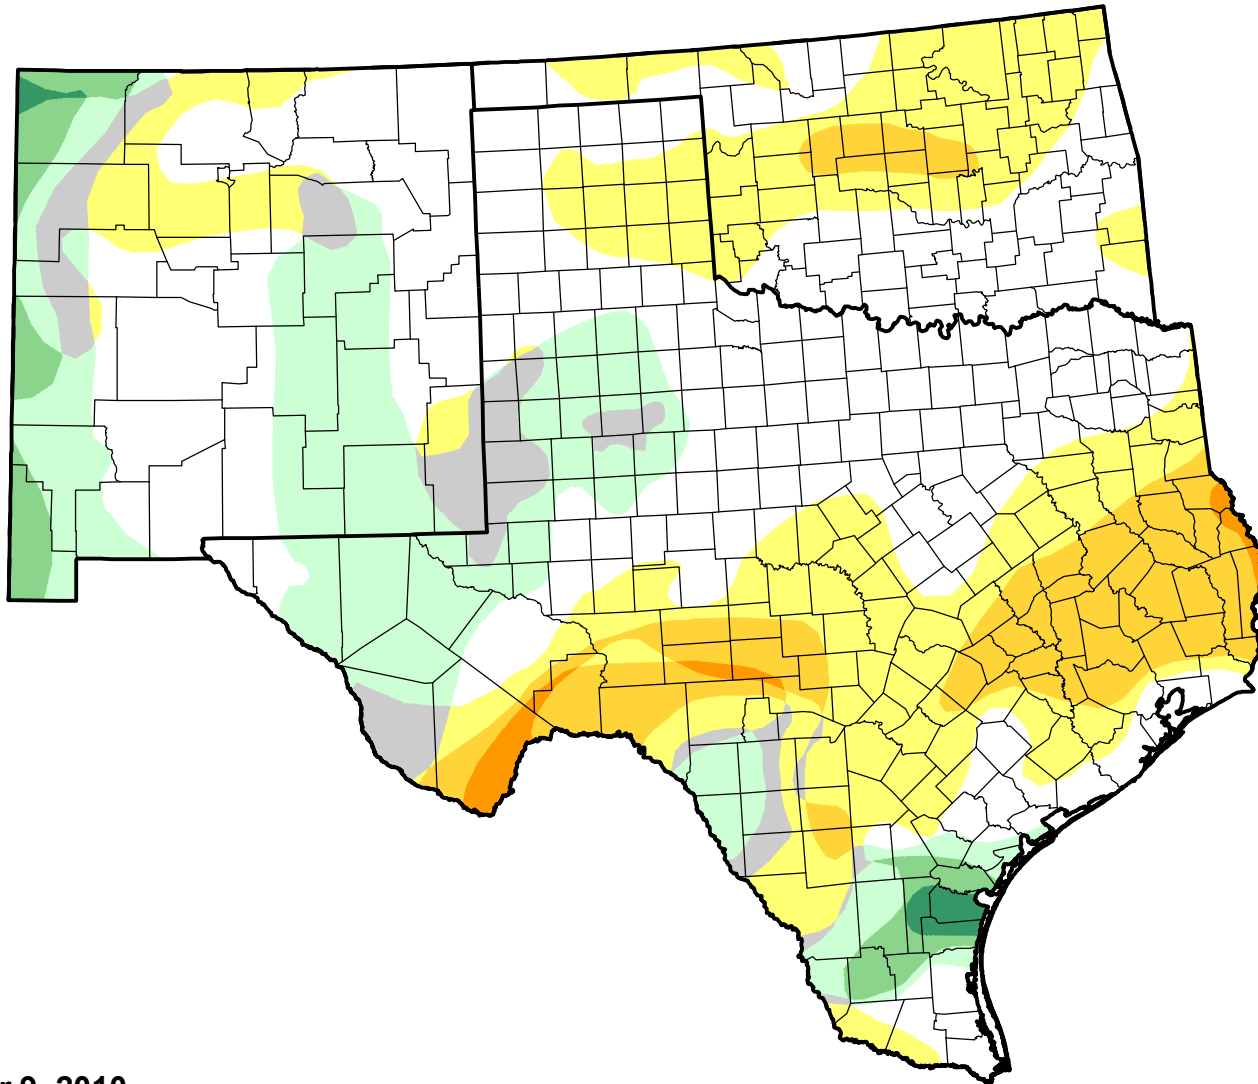

U.S. Drought Monitor Class Change - Southern Plains RDEWS

Start of Calendar Year

November 9, 2010
compared to
December 31, 2009

droughtmonitor.unl.edu

-  5 Class Degradation
-  4 Class Degradation
-  3 Class Degradation
-  2 Class Degradation
-  1 Class Degradation
-  No Change
-  1 Class Improvement
-  2 Class Improvement
-  3 Class Improvement
-  4 Class Improvement
-  5 Class Improvement