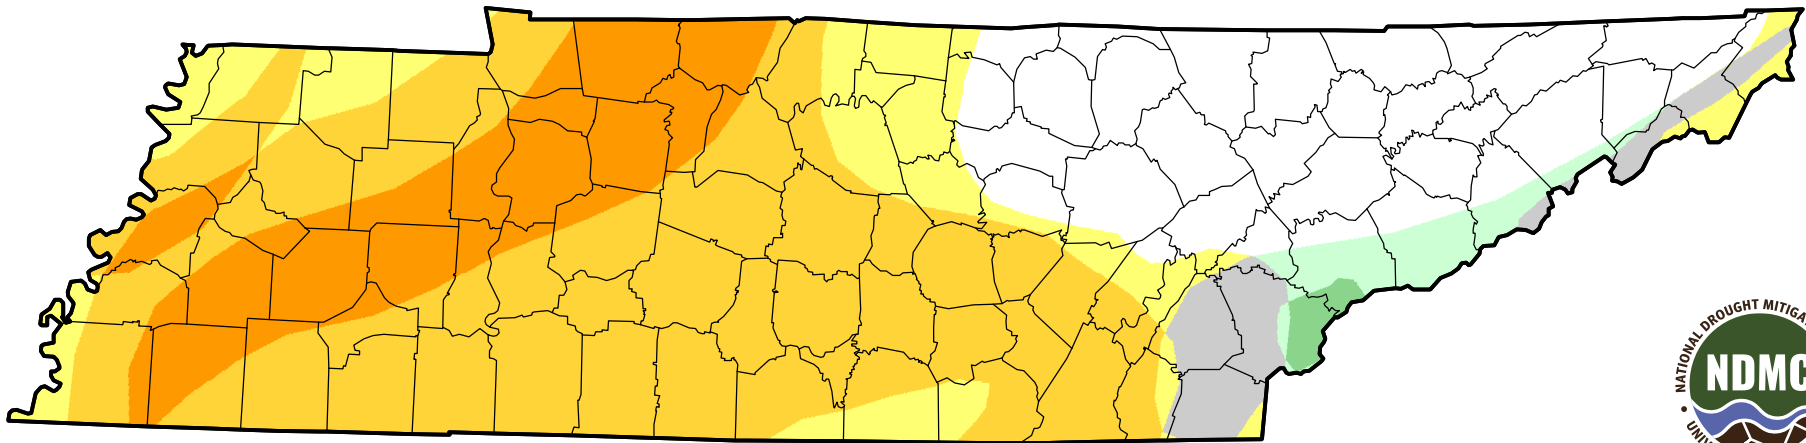

U.S. Drought Monitor Class Change - Tennessee

8 Week

November 9, 2010
compared to
September 16, 2010

droughtmonitor.unl.edu