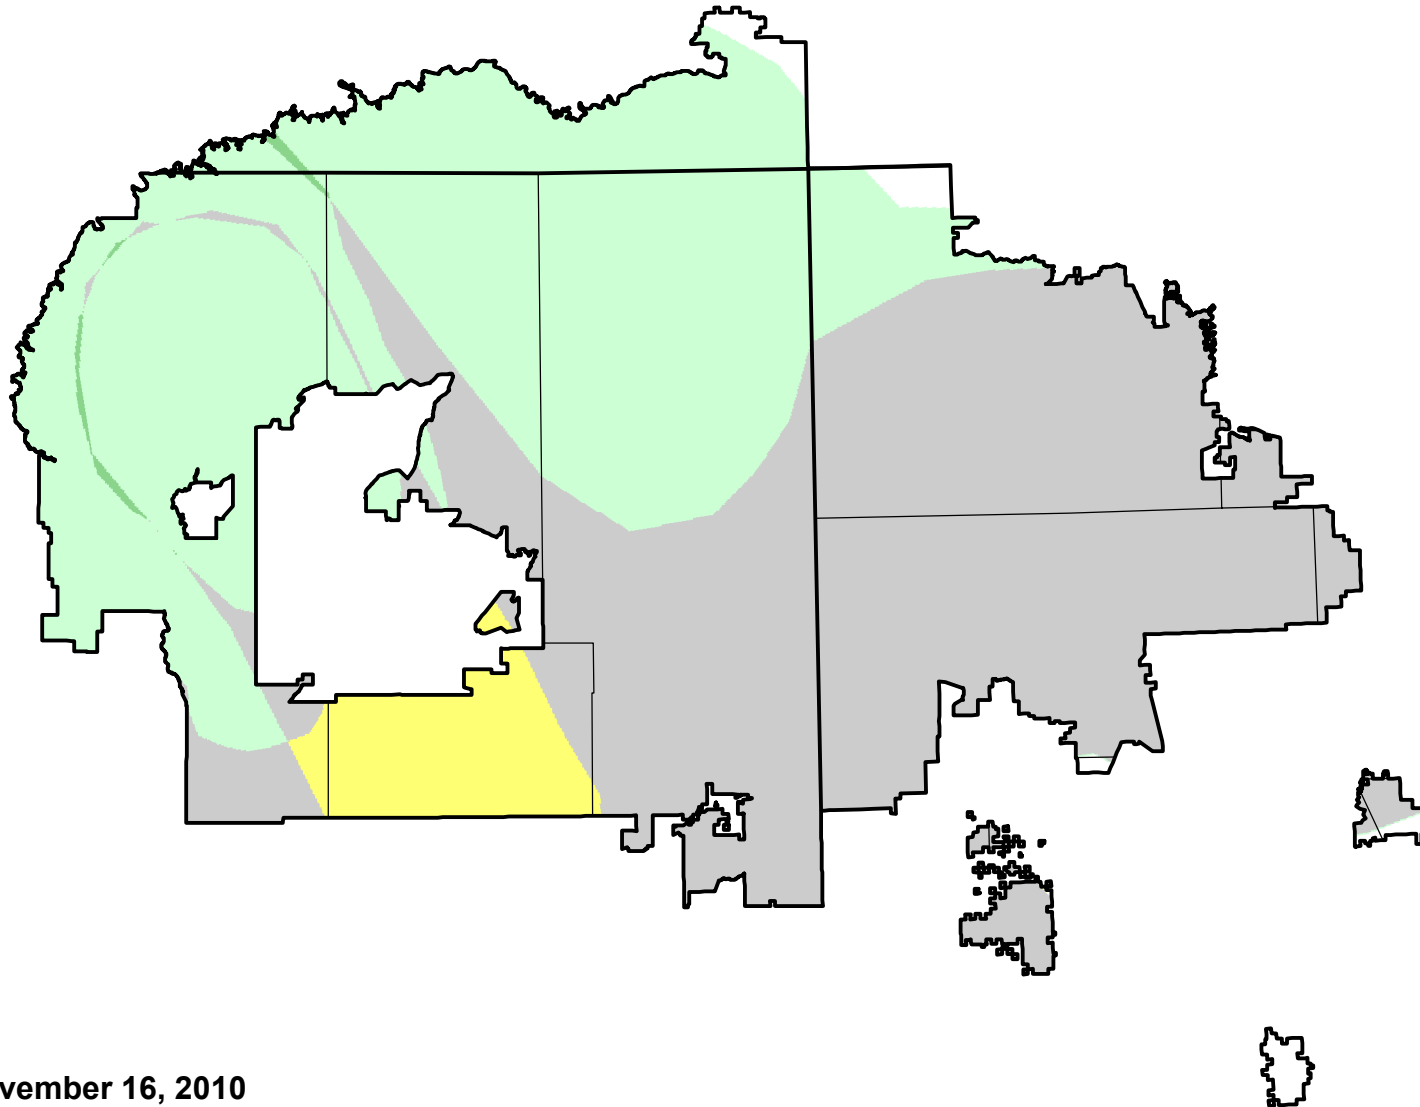

U.S. Drought Monitor Class Change - Navajo

Start of Water Year

November 16, 2010
compared to
September 30, 2010

droughtmonitor.unl.edu

- 5 Class Degradation
- 4 Class Degradation
- 3 Class Degradation
- 2 Class Degradation
- 1 Class Degradation
- No Change
- 1 Class Improvement
- 2 Class Improvement
- 3 Class Improvement
- 4 Class Improvement
- 5 Class Improvement