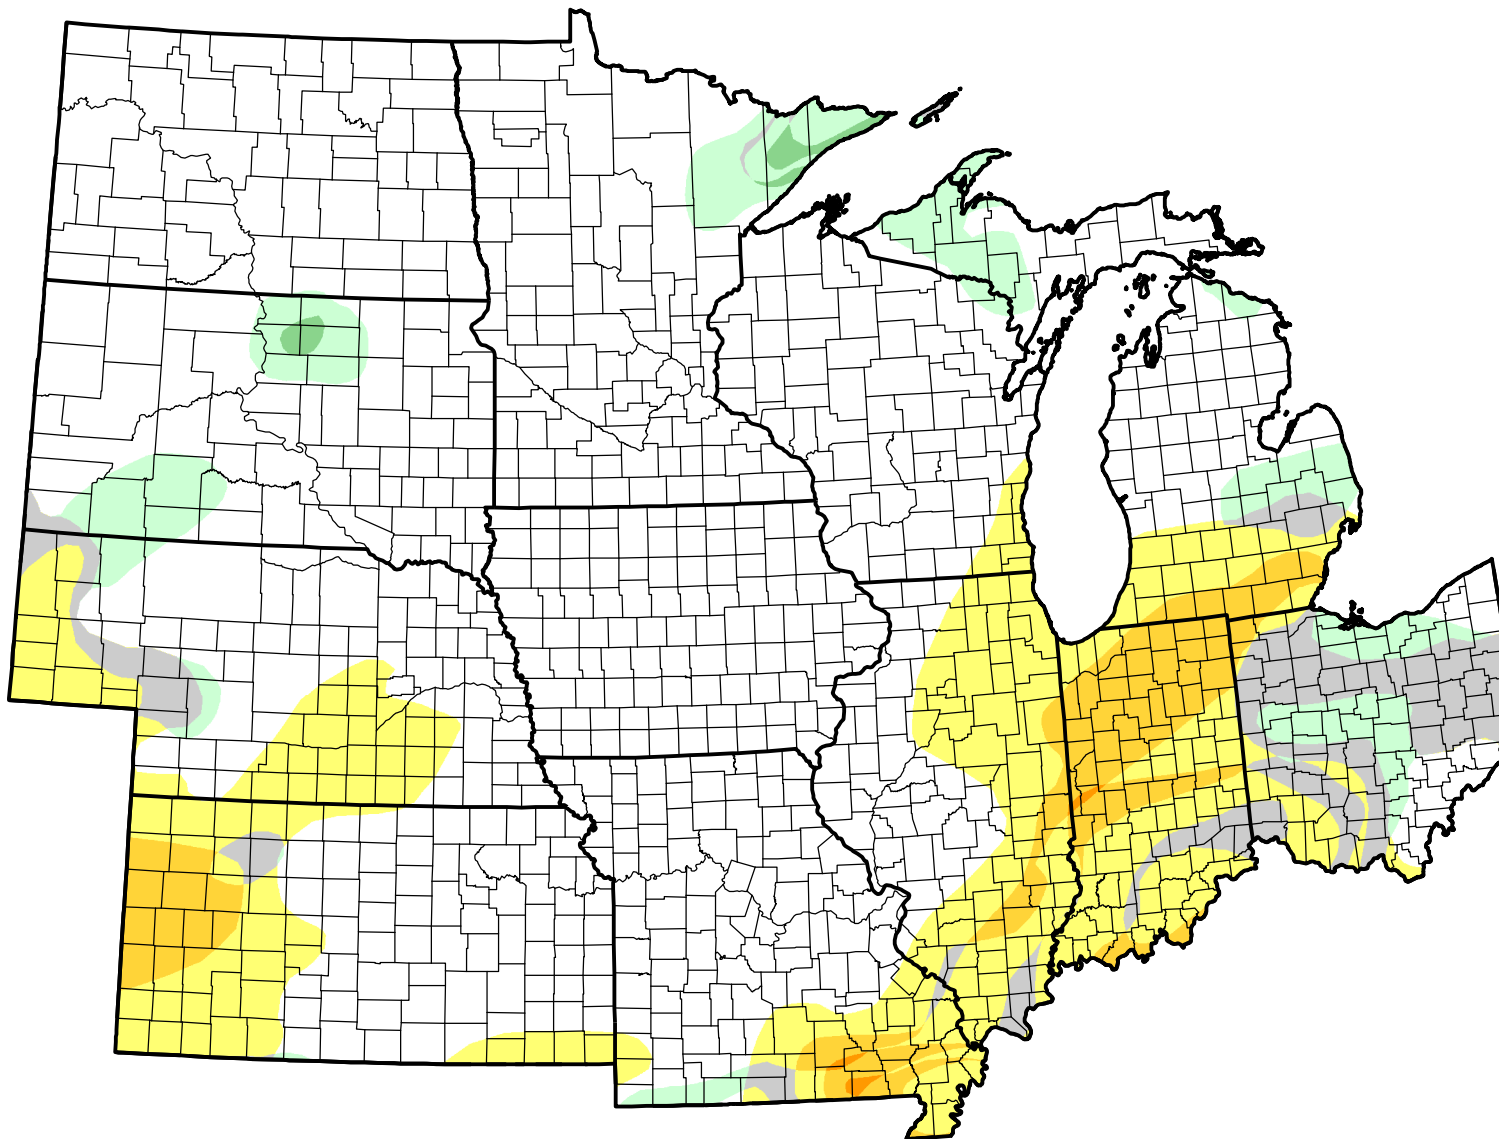

U.S. Drought Monitor Class Change - U2U North Central States

8 Week

November 16, 2010
compared to
September 23, 2010

droughtmonitor.unl.edu

- 5 Class Degradation
- 4 Class Degradation
- 3 Class Degradation
- 2 Class Degradation
- 1 Class Degradation
- No Change
- 1 Class Improvement
- 2 Class Improvement
- 3 Class Improvement
- 4 Class Improvement
- 5 Class Improvement