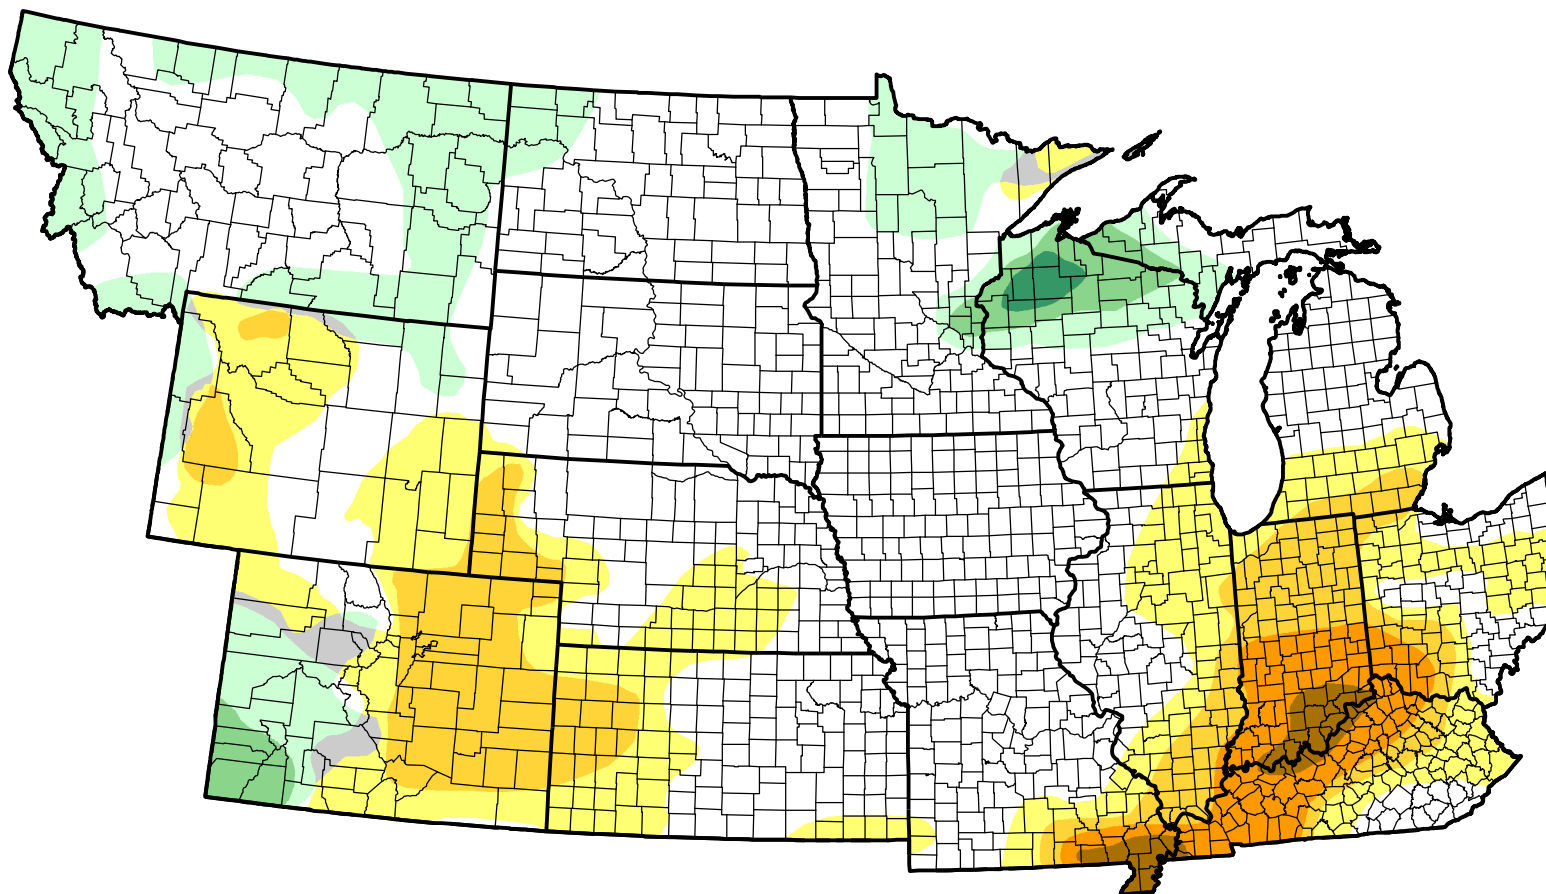

# U.S. Drought Monitor Class Change - NWS Central Start of Calendar Year

November 16, 2010  
compared to  
December 31, 2009

[droughtmonitor.unl.edu](http://droughtmonitor.unl.edu)

-  5 Class Degradation
-  4 Class Degradation
-  3 Class Degradation
-  2 Class Degradation
-  1 Class Degradation
-  No Change
-  1 Class Improvement
-  2 Class Improvement
-  3 Class Improvement
-  4 Class Improvement
-  5 Class Improvement