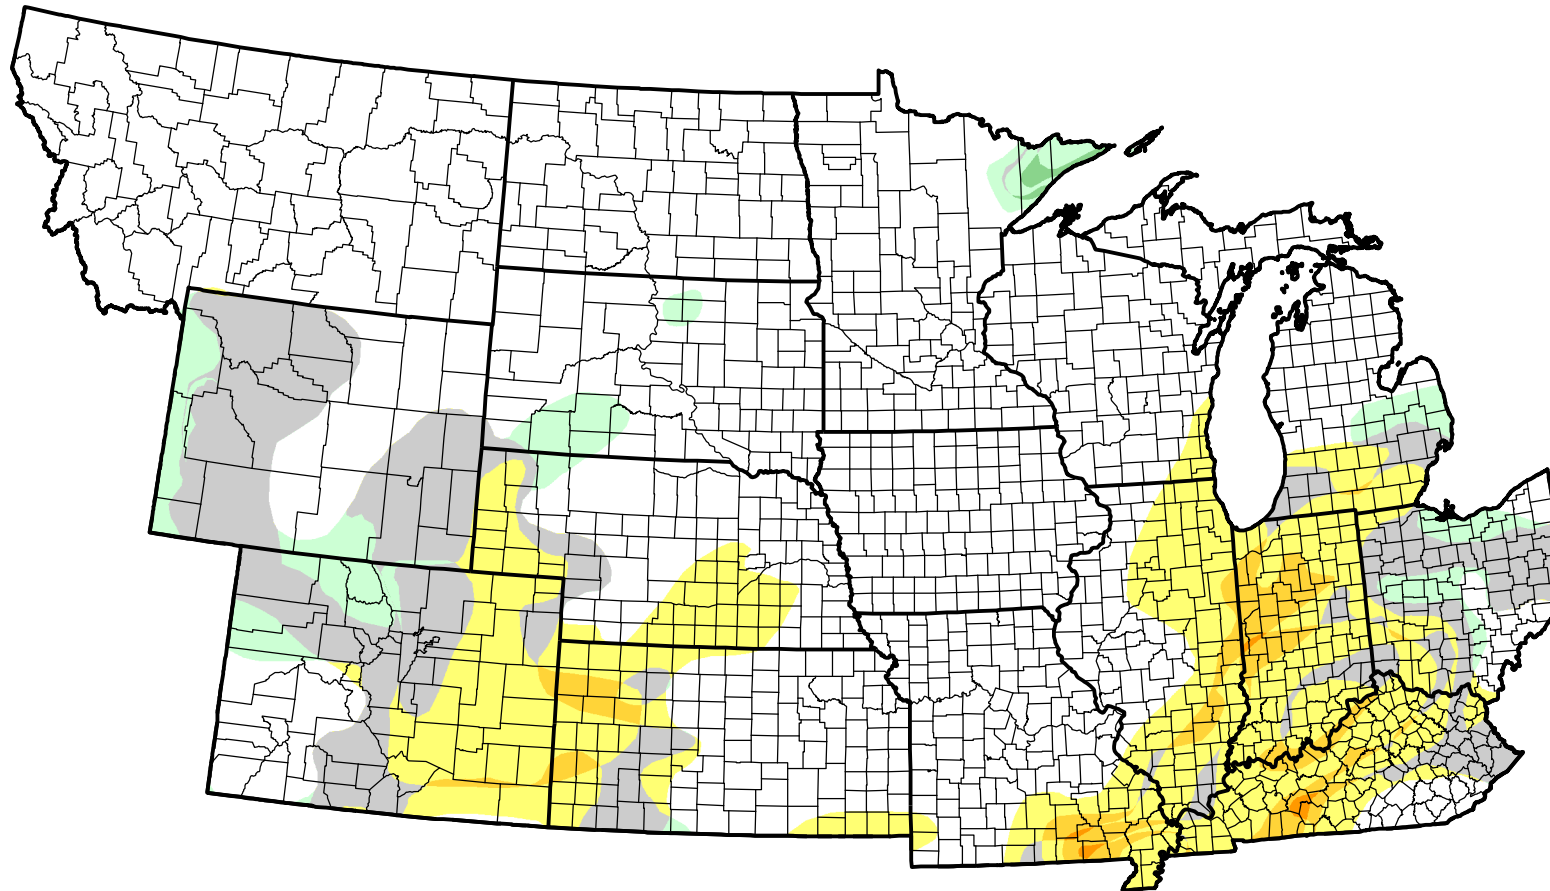

U.S. Drought Monitor Class Change - NWS Central Start of Water Year

November 16, 2010
compared to
September 30, 2010

droughtmonitor.unl.edu

-  5 Class Degradation
-  4 Class Degradation
-  3 Class Degradation
-  2 Class Degradation
-  1 Class Degradation
-  No Change
-  1 Class Improvement
-  2 Class Improvement
-  3 Class Improvement
-  4 Class Improvement
-  5 Class Improvement