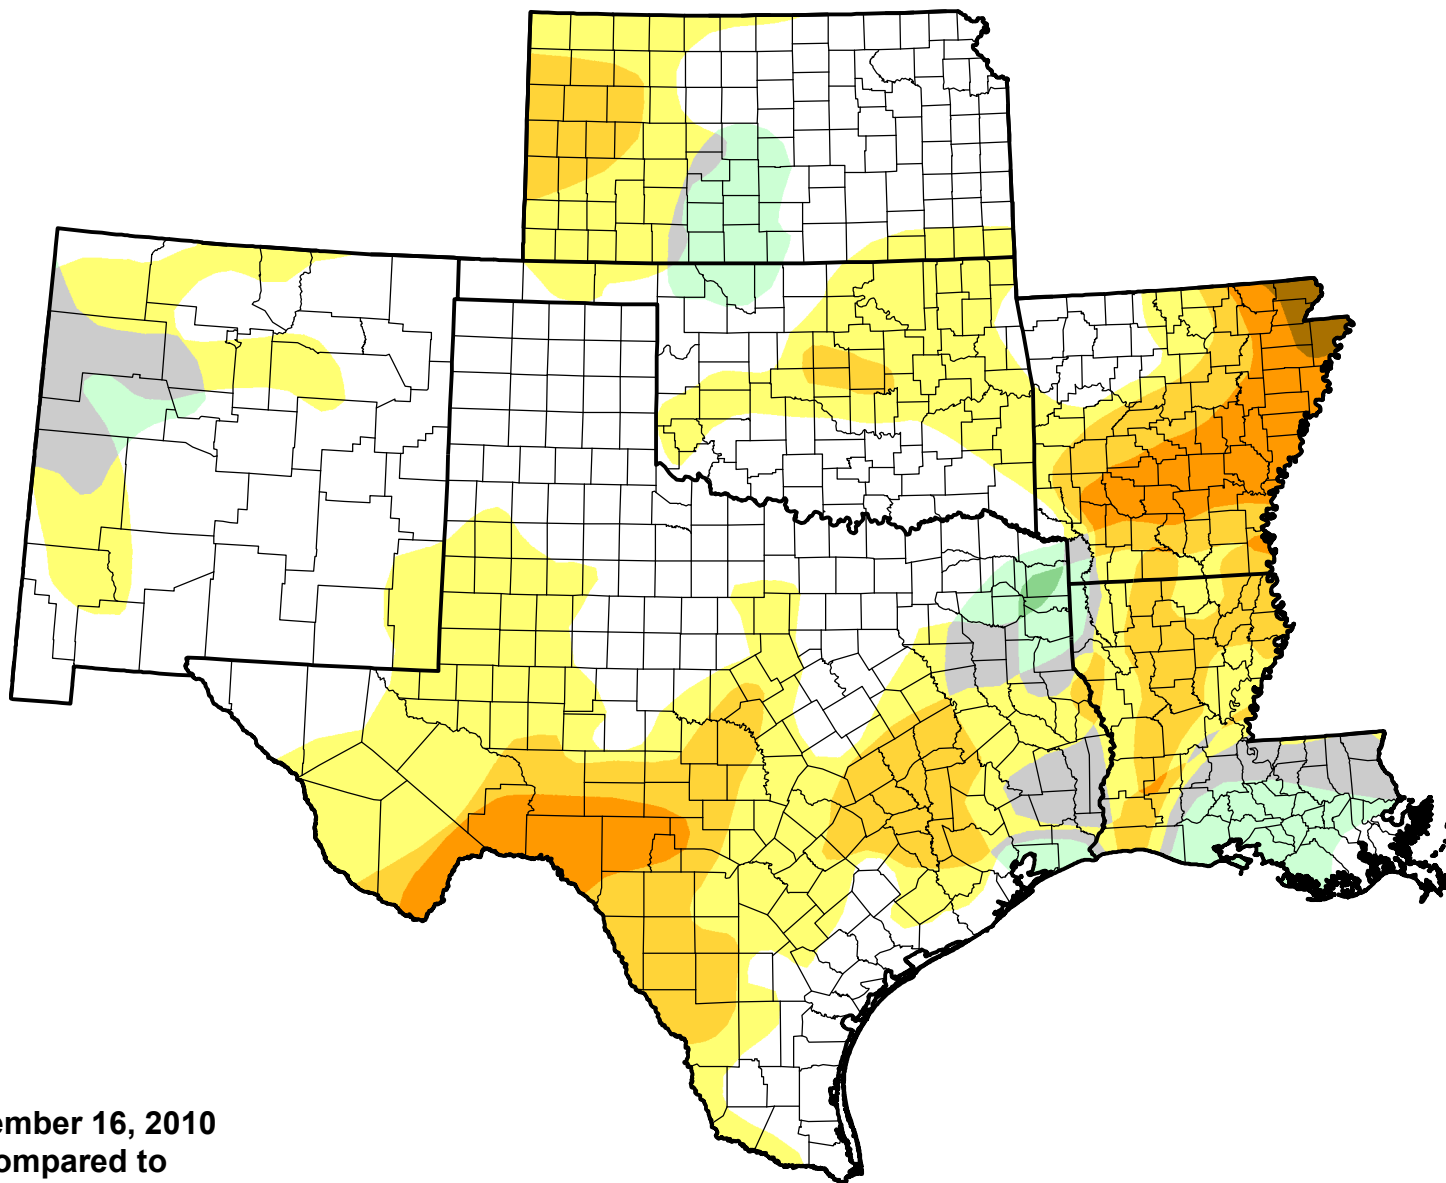

U.S. Drought Monitor Class Change - SCIPP

26 Week

November 16, 2010
compared to
May 20, 2010

droughtmonitor.unl.edu

-  5 Class Degradation
-  4 Class Degradation
-  3 Class Degradation
-  2 Class Degradation
-  1 Class Degradation
-  No Change
-  1 Class Improvement
-  2 Class Improvement
-  3 Class Improvement
-  4 Class Improvement
-  5 Class Improvement