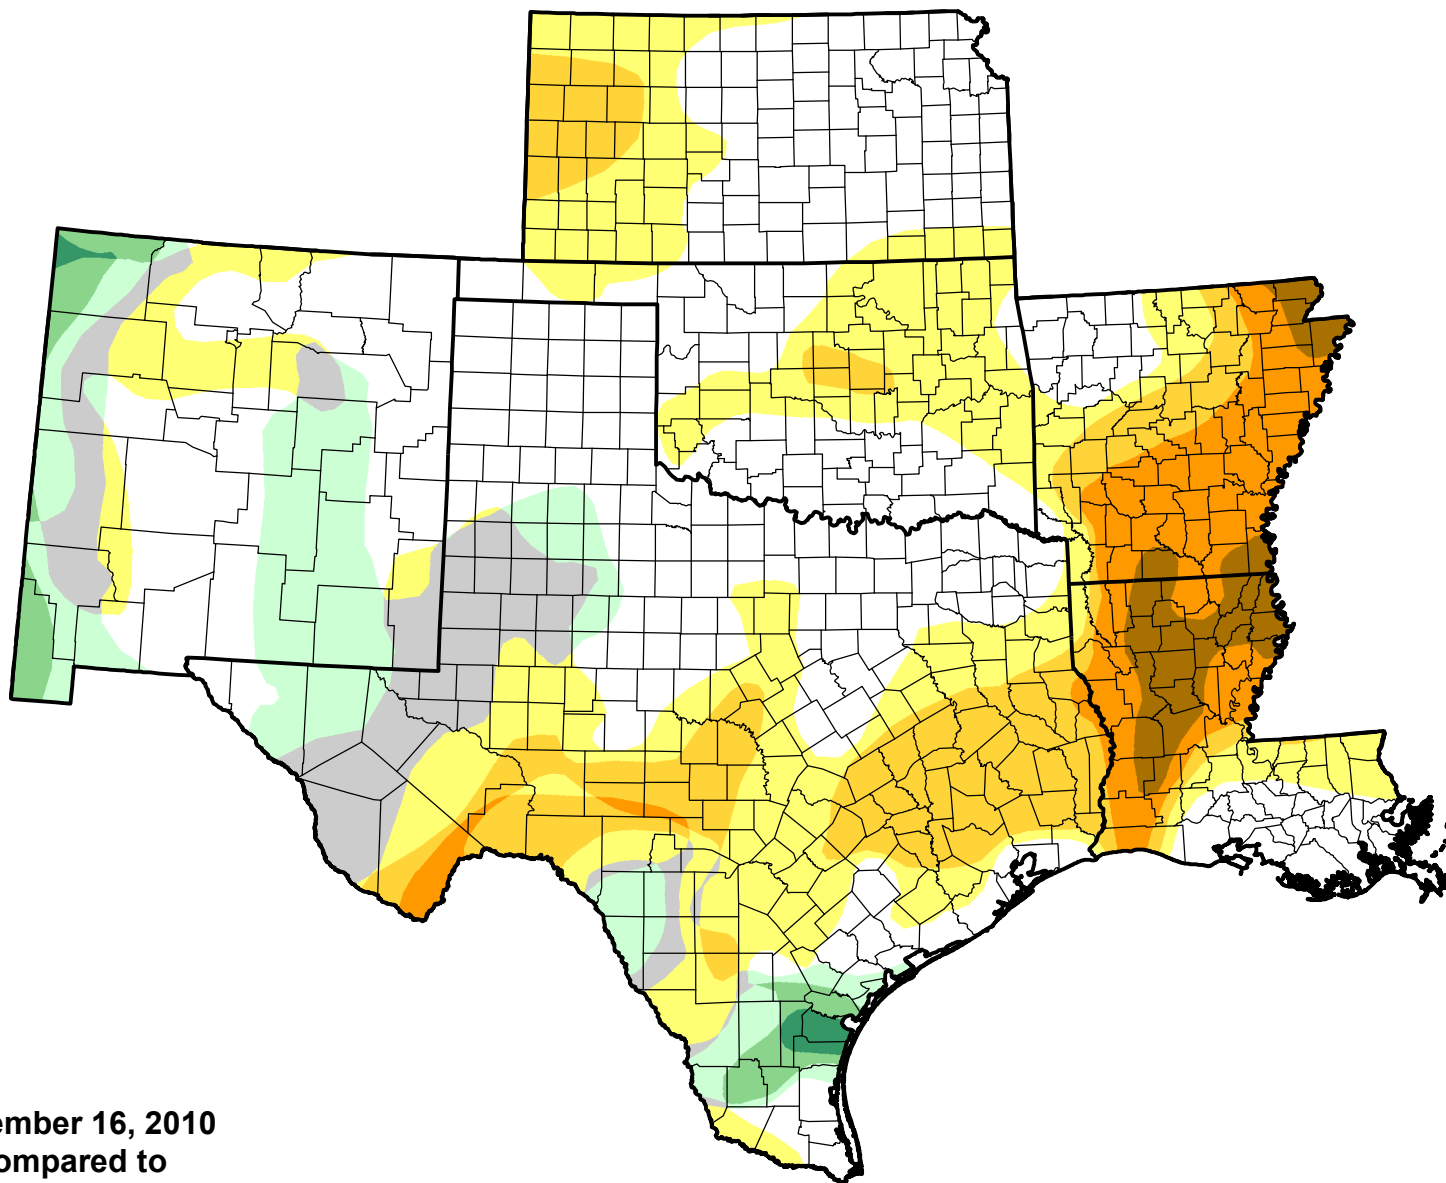

U.S. Drought Monitor Class Change - SCIPP

Start of Calendar Year

November 16, 2010
compared to
December 31, 2009

droughtmonitor.unl.edu

-  5 Class Degradation
-  4 Class Degradation
-  3 Class Degradation
-  2 Class Degradation
-  1 Class Degradation
-  No Change
-  1 Class Improvement
-  2 Class Improvement
-  3 Class Improvement
-  4 Class Improvement
-  5 Class Improvement