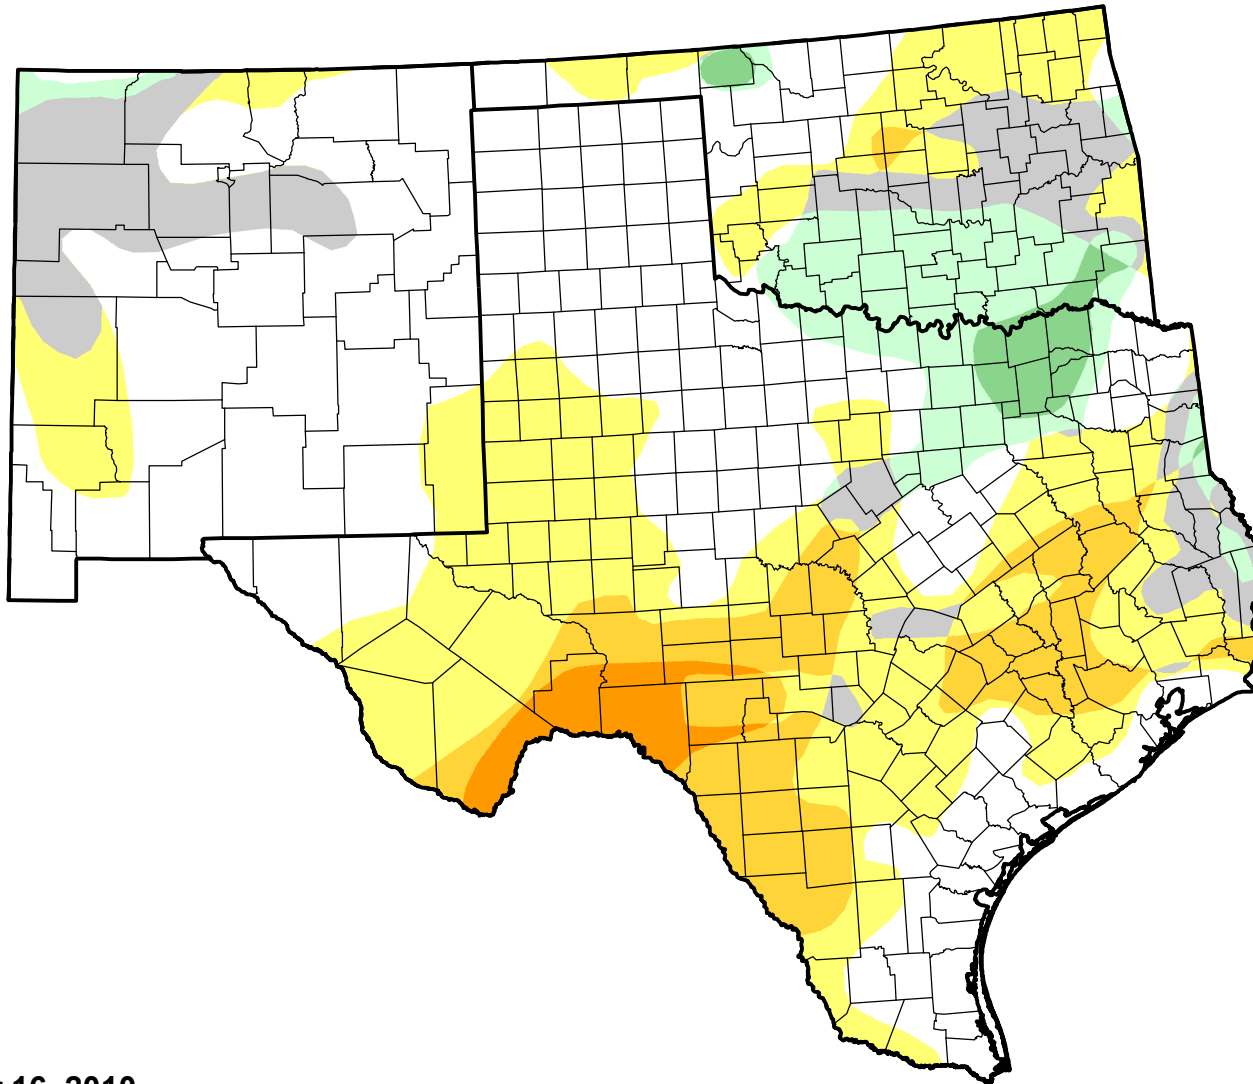

U.S. Drought Monitor Class Change - Southern Plains RDEWS

13 Week

November 16, 2010
compared to
August 19, 2010

droughtmonitor.unl.edu

-  5 Class Degradation
-  4 Class Degradation
-  3 Class Degradation
-  2 Class Degradation
-  1 Class Degradation
-  No Change
-  1 Class Improvement
-  2 Class Improvement
-  3 Class Improvement
-  4 Class Improvement
-  5 Class Improvement