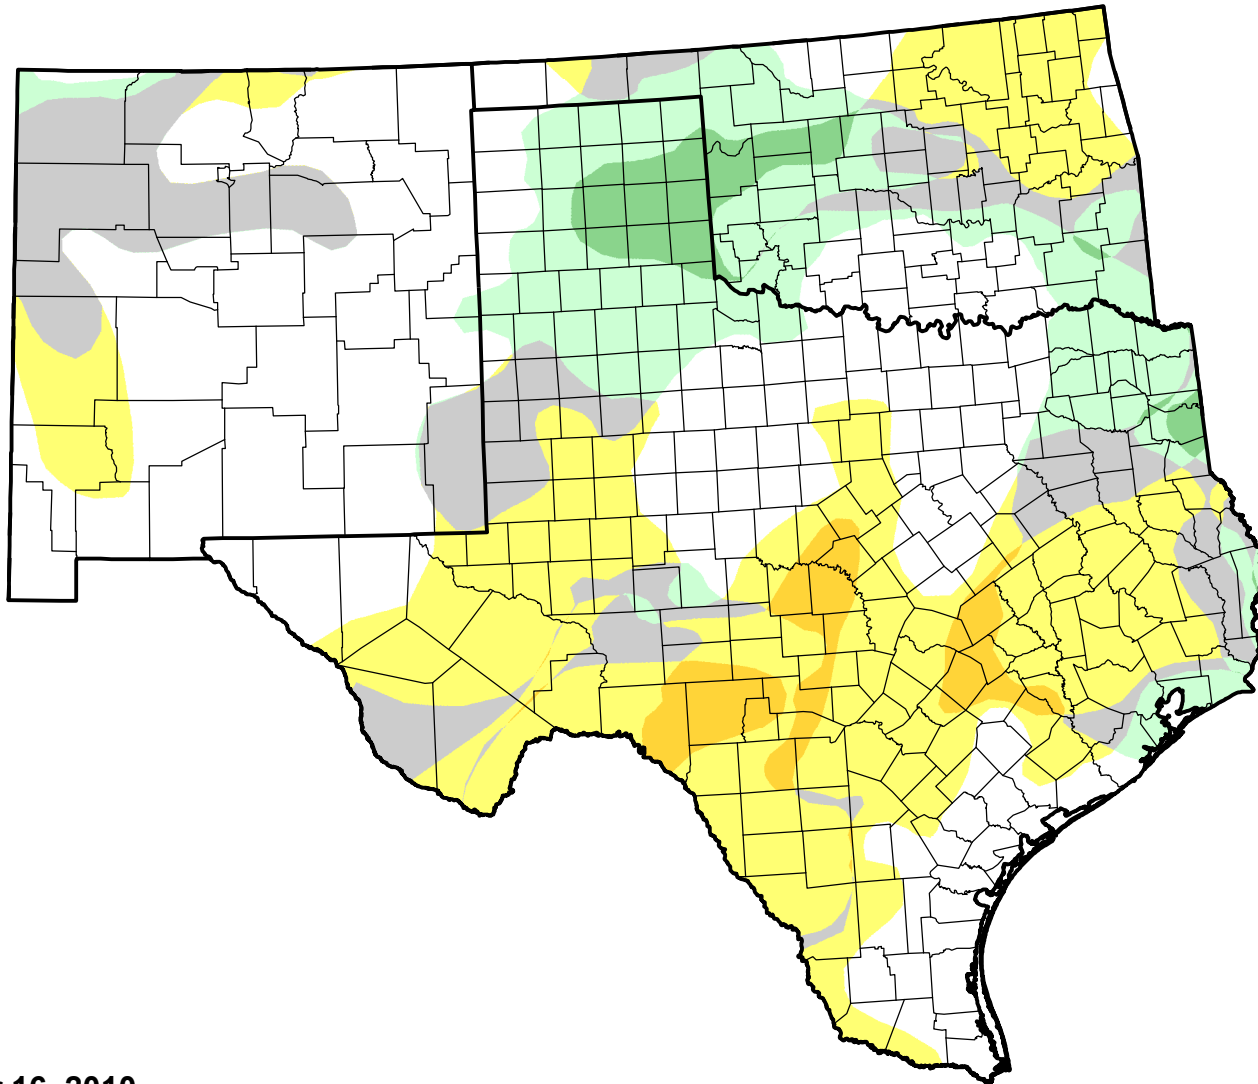

# U.S. Drought Monitor Class Change - Southern Plains RDEWS

## 4 Week

November 16, 2010  
compared to  
October 21, 2010

[droughtmonitor.unl.edu](http://droughtmonitor.unl.edu)

-  5 Class Degradation
-  4 Class Degradation
-  3 Class Degradation
-  2 Class Degradation
-  1 Class Degradation
-  No Change
-  1 Class Improvement
-  2 Class Improvement
-  3 Class Improvement
-  4 Class Improvement
-  5 Class Improvement