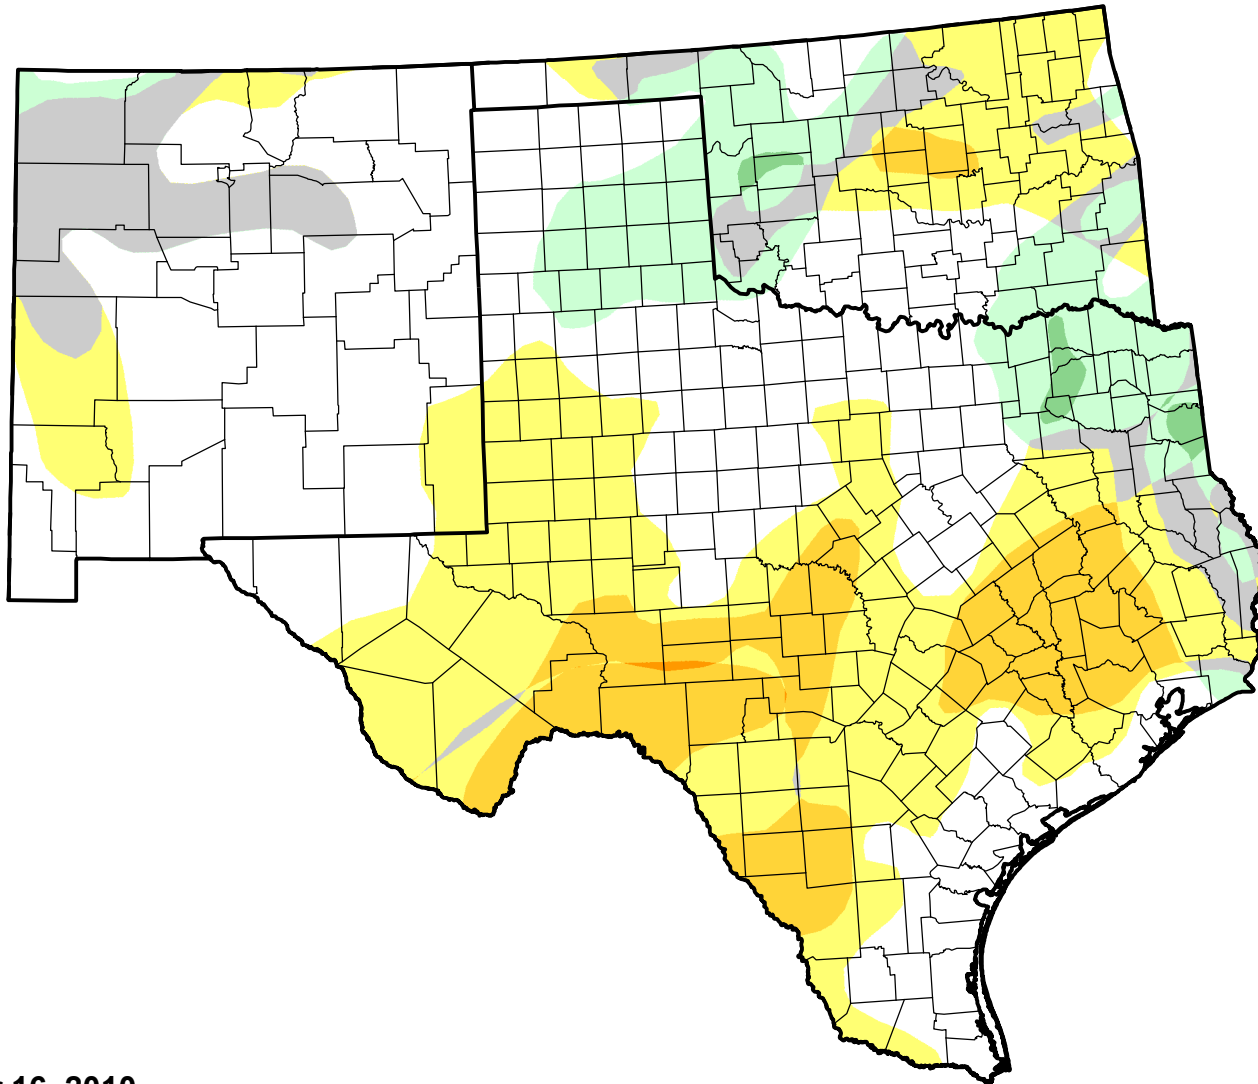

# U.S. Drought Monitor Class Change - Southern Plains RDEWS

8 Week

November 16, 2010  
compared to  
September 23, 2010

[droughtmonitor.unl.edu](http://droughtmonitor.unl.edu)

-  5 Class Degradation
-  4 Class Degradation
-  3 Class Degradation
-  2 Class Degradation
-  1 Class Degradation
-  No Change
-  1 Class Improvement
-  2 Class Improvement
-  3 Class Improvement
-  4 Class Improvement
-  5 Class Improvement