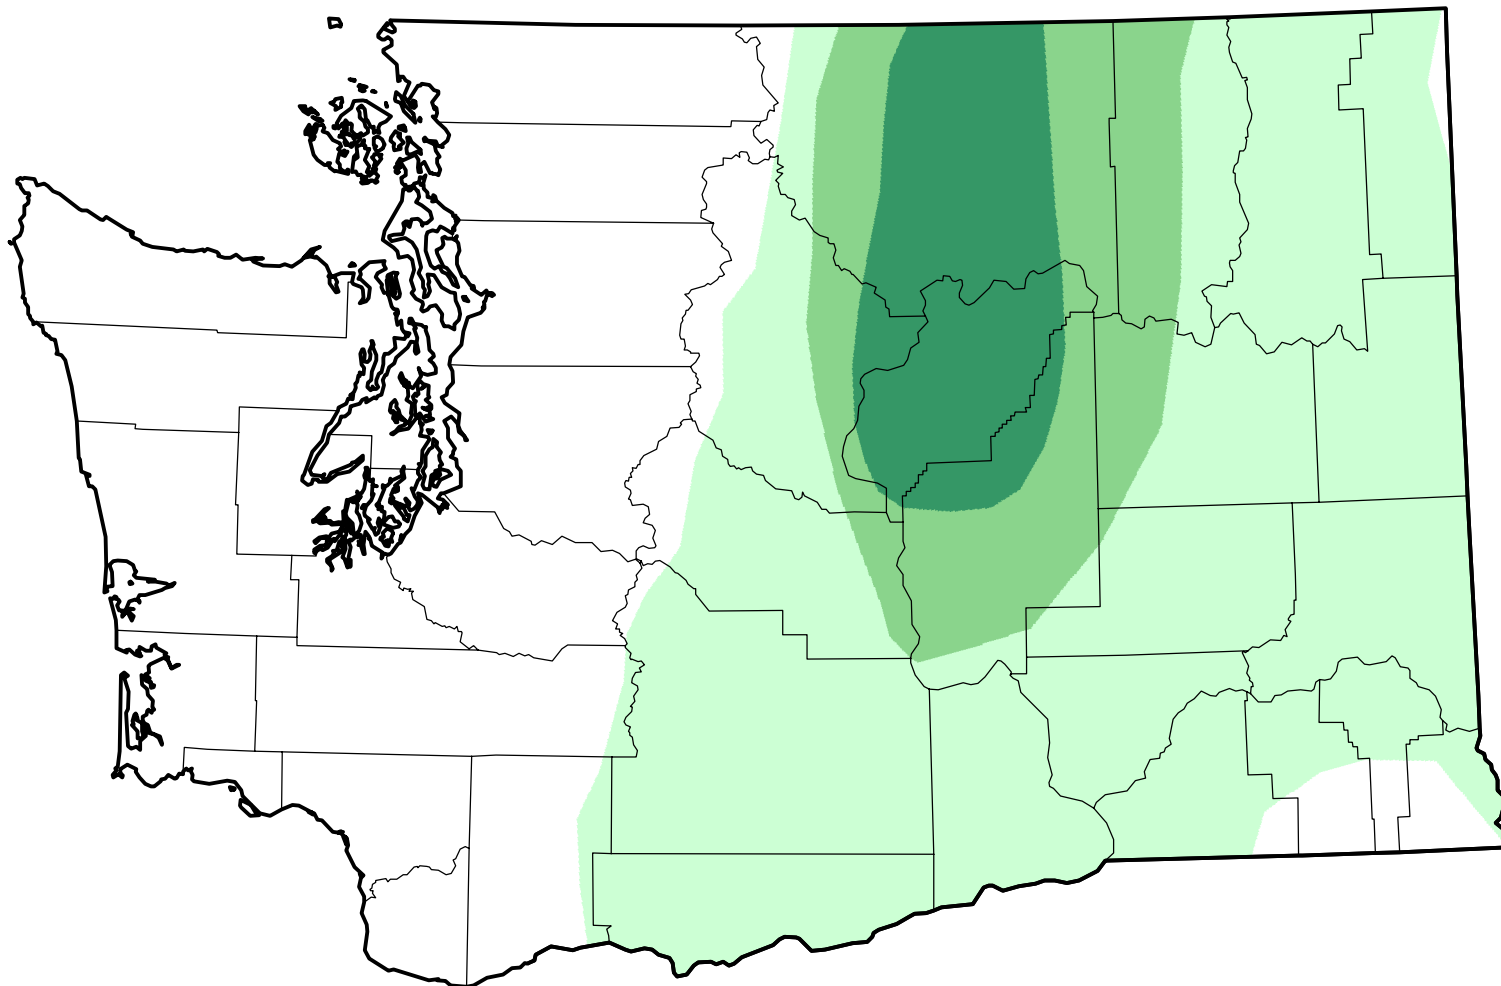

U.S. Drought Monitor Class Change - Washington

52 Week

November 16, 2010
compared to
November 19, 2009

droughtmonitor.unl.edu

-  5 Class Degradation
-  4 Class Degradation
-  3 Class Degradation
-  2 Class Degradation
-  1 Class Degradation
-  No Change
-  1 Class Improvement
-  2 Class Improvement
-  3 Class Improvement
-  4 Class Improvement
-  5 Class Improvement