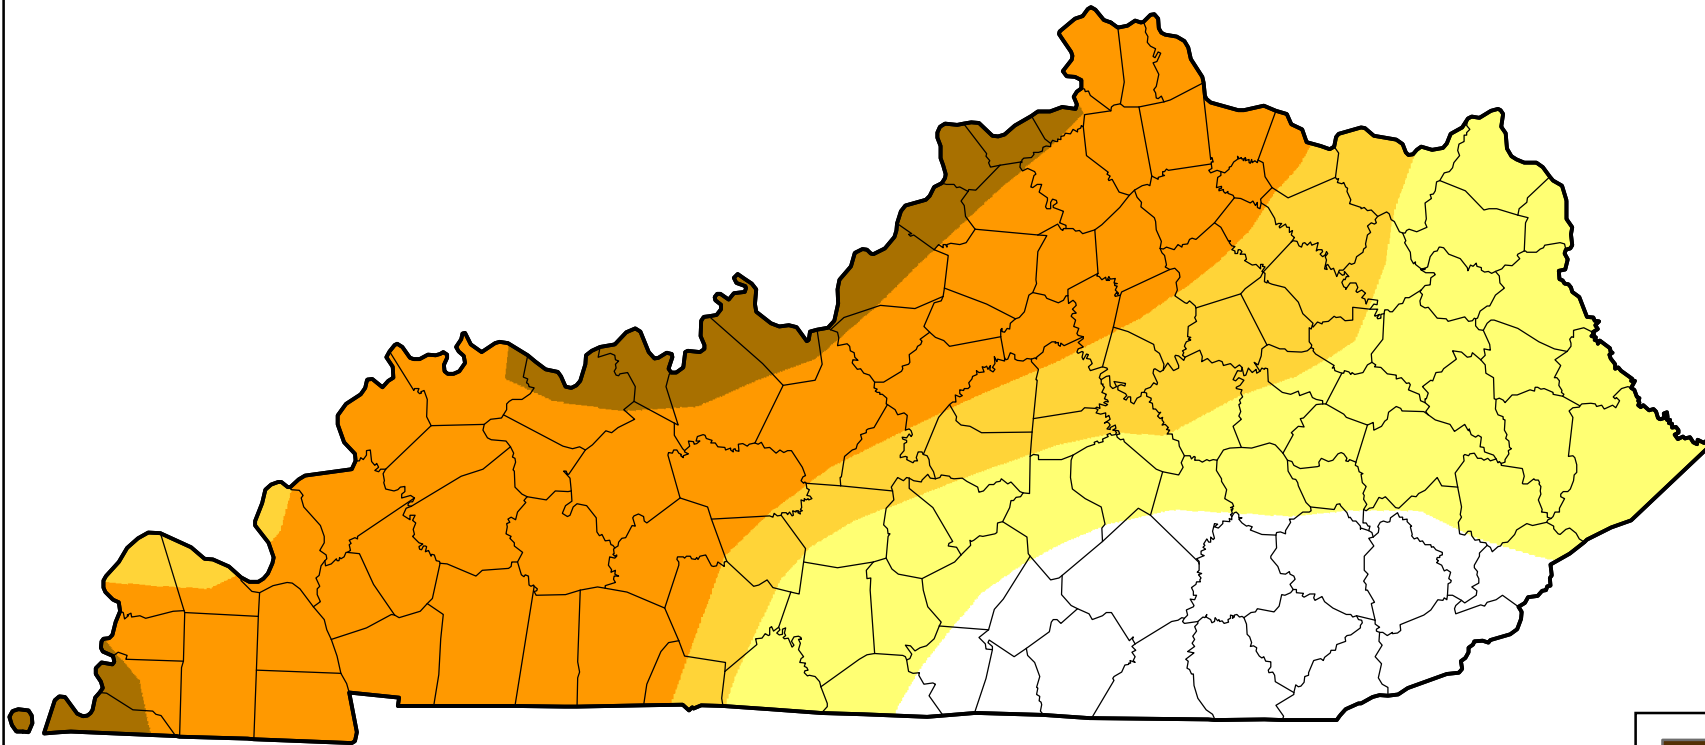

U.S. Drought Monitor Class Change - Kentucky

52 Week

November 23, 2010
compared to
November 25, 2009

droughtmonitor.unl.edu