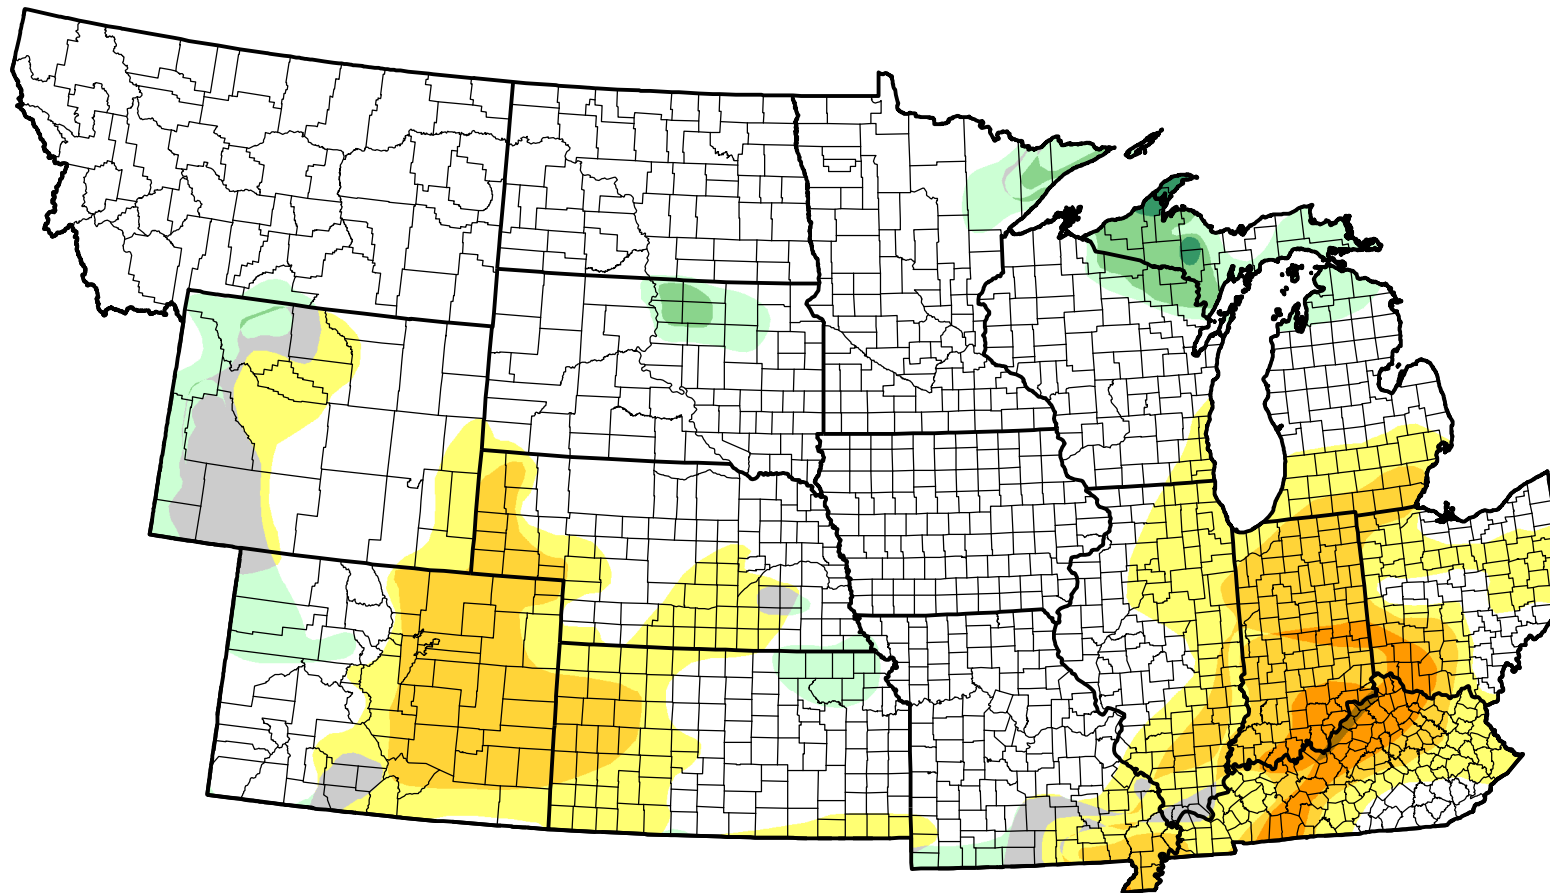

U.S. Drought Monitor Class Change - NWS Central 13 Week

November 23, 2010
compared to
August 26, 2010

droughtmonitor.unl.edu

-  5 Class Degradation
-  4 Class Degradation
-  3 Class Degradation
-  2 Class Degradation
-  1 Class Degradation
-  No Change
-  1 Class Improvement
-  2 Class Improvement
-  3 Class Improvement
-  4 Class Improvement
-  5 Class Improvement