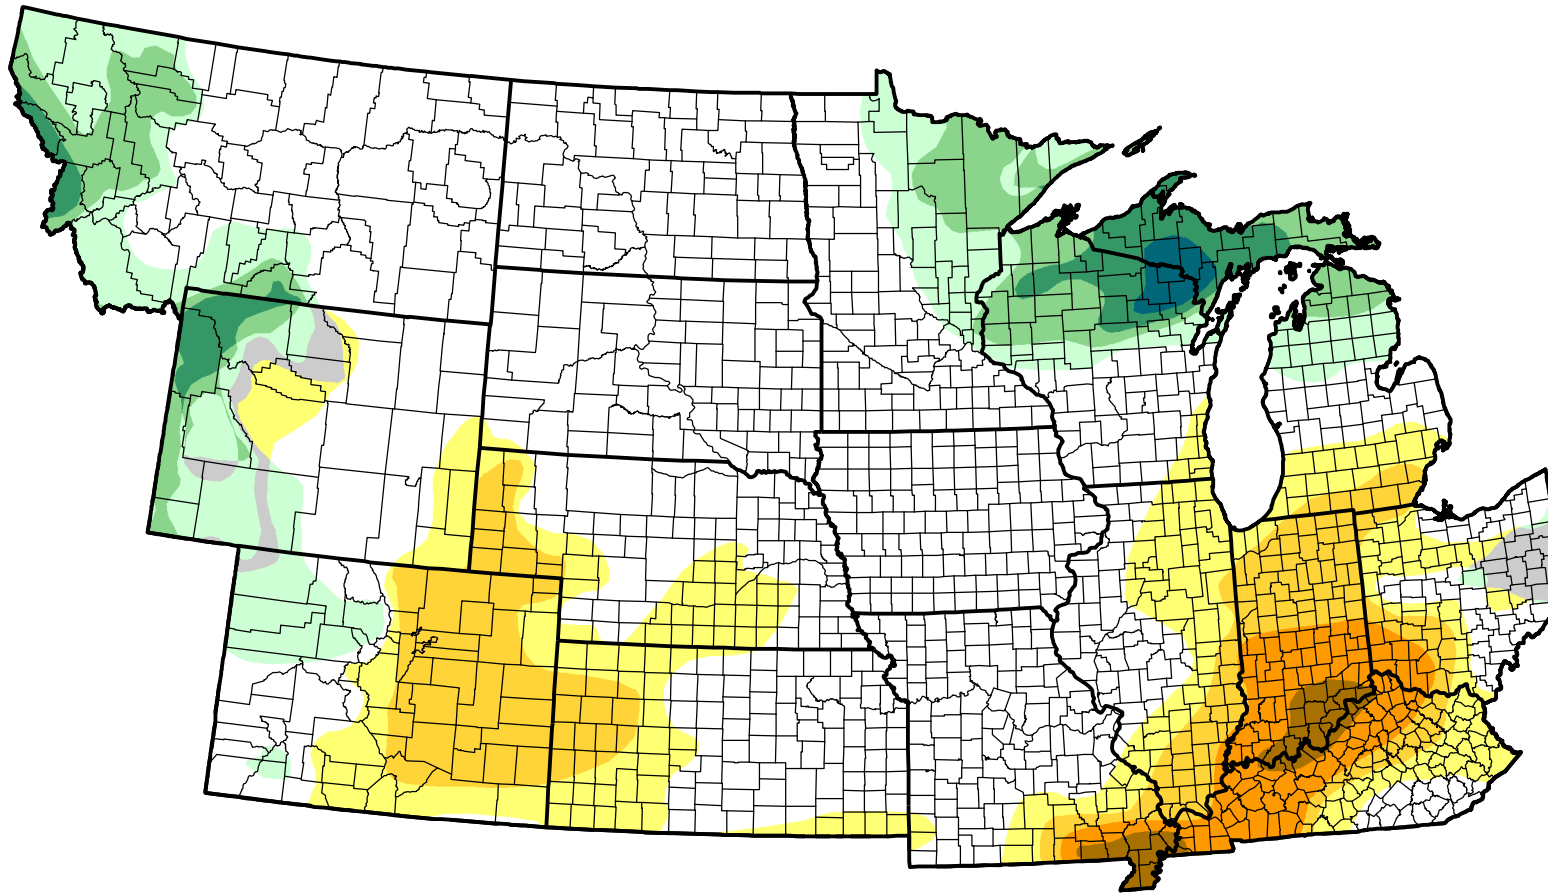

U.S. Drought Monitor Class Change - NWS Central 26 Week

-  5 Class Degradation
-  4 Class Degradation
-  3 Class Degradation
-  2 Class Degradation
-  1 Class Degradation
-  No Change
-  1 Class Improvement
-  2 Class Improvement
-  3 Class Improvement
-  4 Class Improvement
-  5 Class Improvement

**November 23, 2010
compared to
May 27, 2010**

droughtmonitor.unl.edu