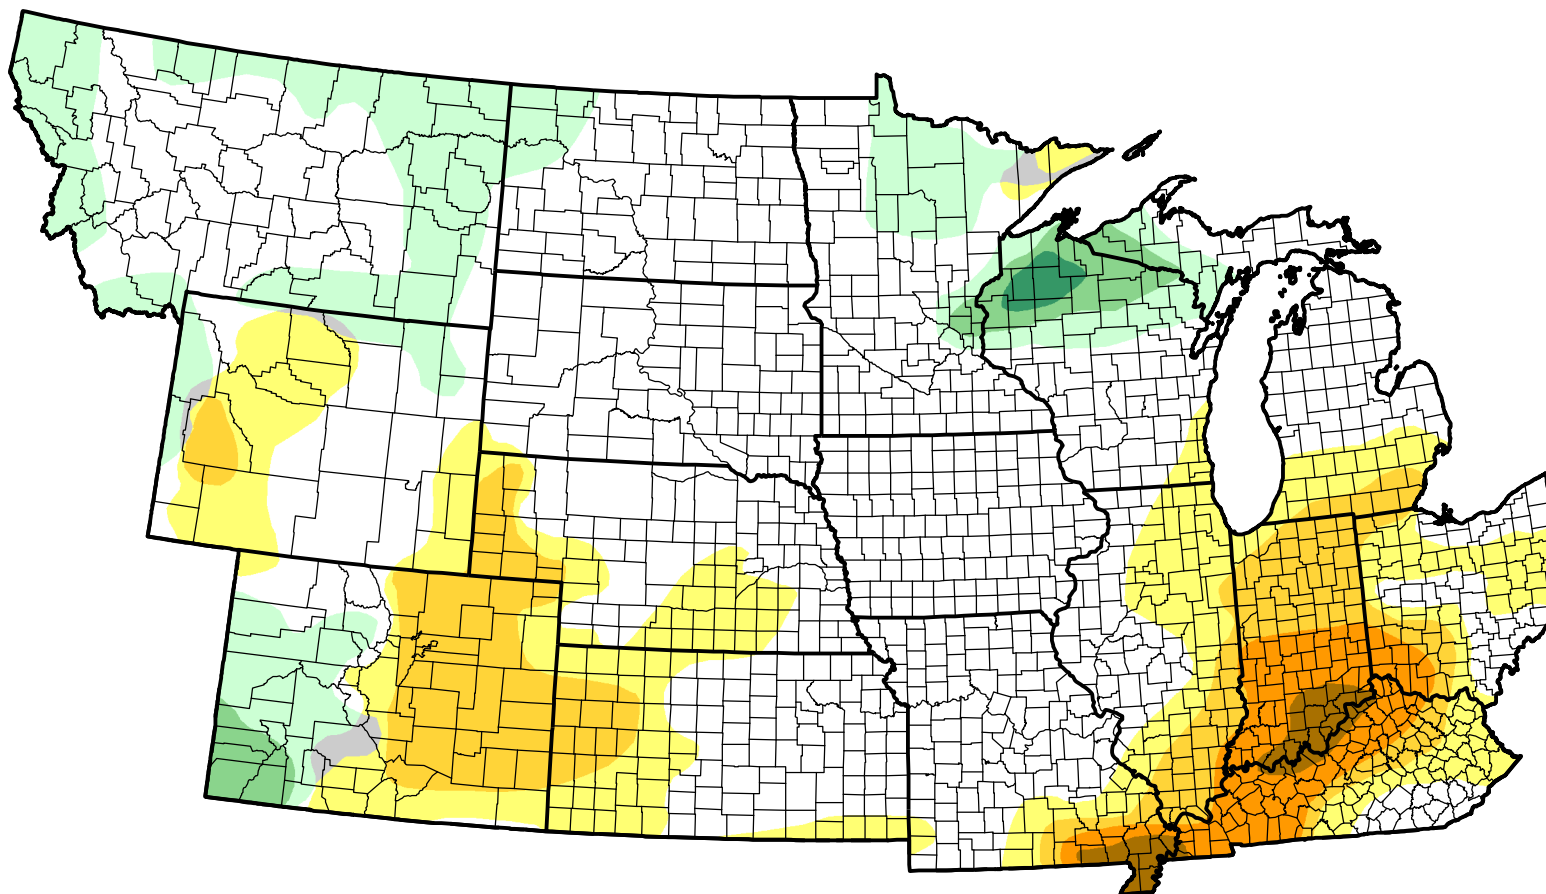

U.S. Drought Monitor Class Change - NWS Central Start of Calendar Year

November 23, 2010
compared to
December 31, 2009

droughtmonitor.unl.edu

-  5 Class Degradation
-  4 Class Degradation
-  3 Class Degradation
-  2 Class Degradation
-  1 Class Degradation
-  No Change
-  1 Class Improvement
-  2 Class Improvement
-  3 Class Improvement
-  4 Class Improvement
-  5 Class Improvement