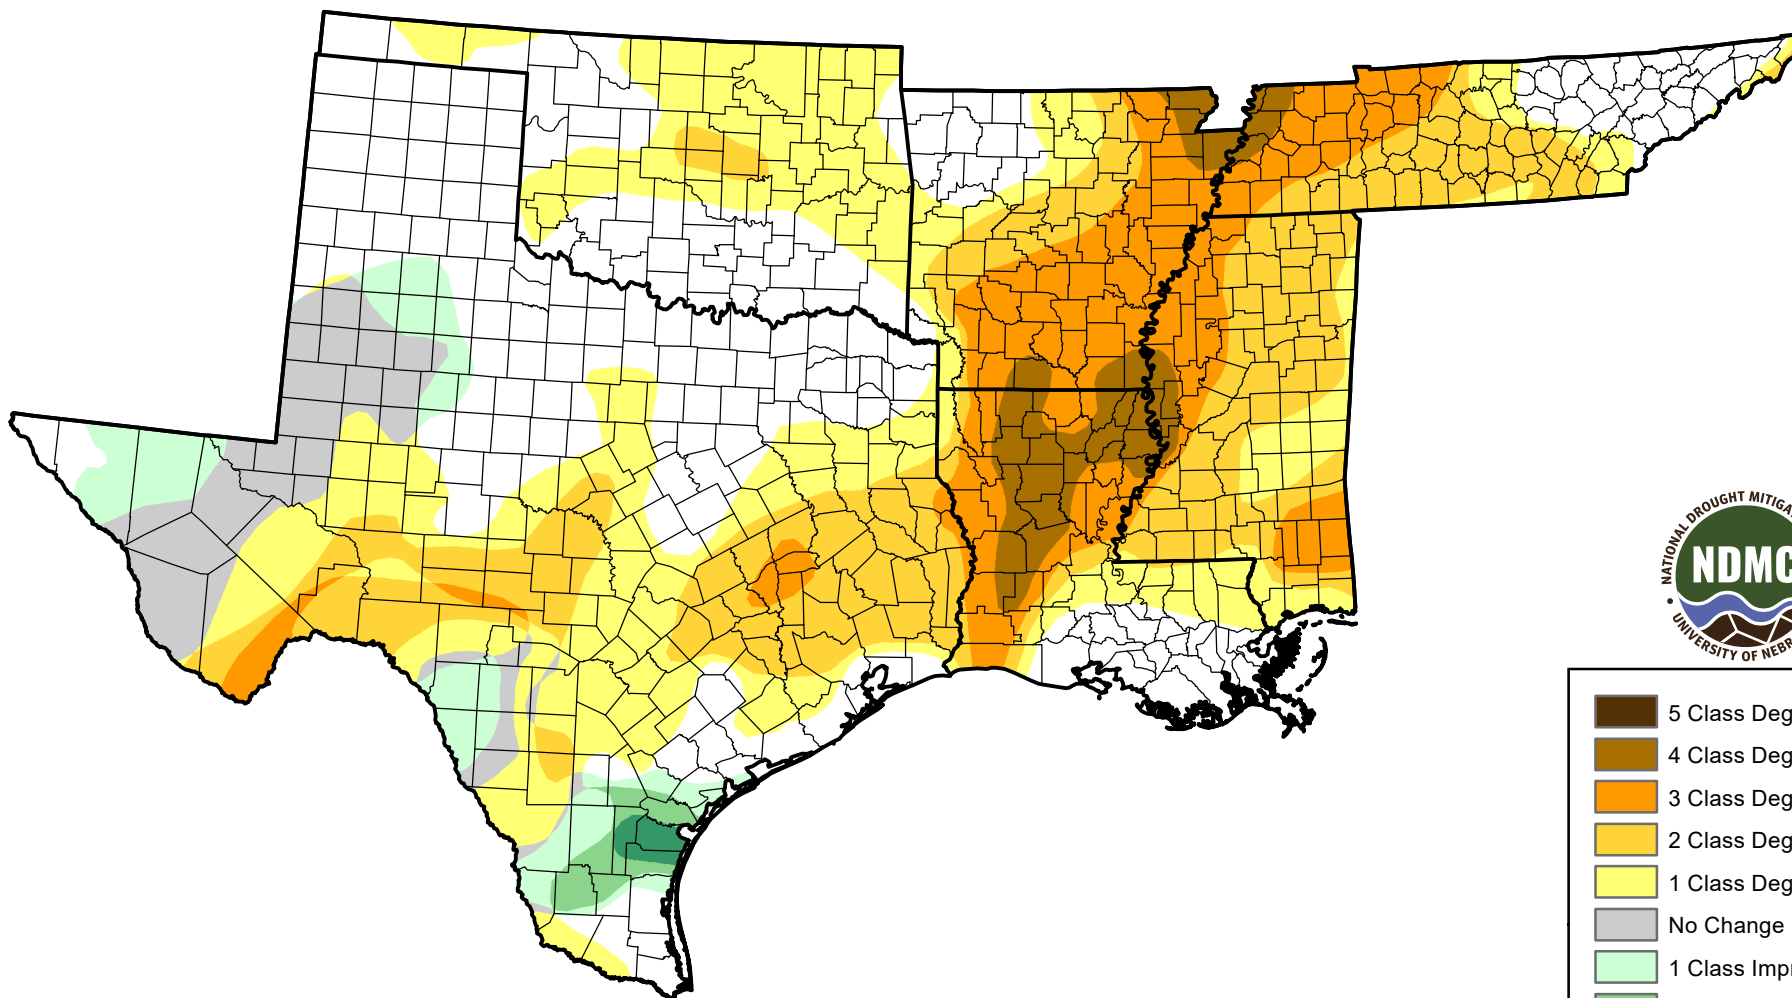

U.S. Drought Monitor Class Change - South

Start of Calendar Year

November 23, 2010
compared to
December 31, 2009

droughtmonitor.unl.edu

-  5 Class Degradation
-  4 Class Degradation
-  3 Class Degradation
-  2 Class Degradation
-  1 Class Degradation
-  No Change
-  1 Class Improvement
-  2 Class Improvement
-  3 Class Improvement
-  4 Class Improvement
-  5 Class Improvement