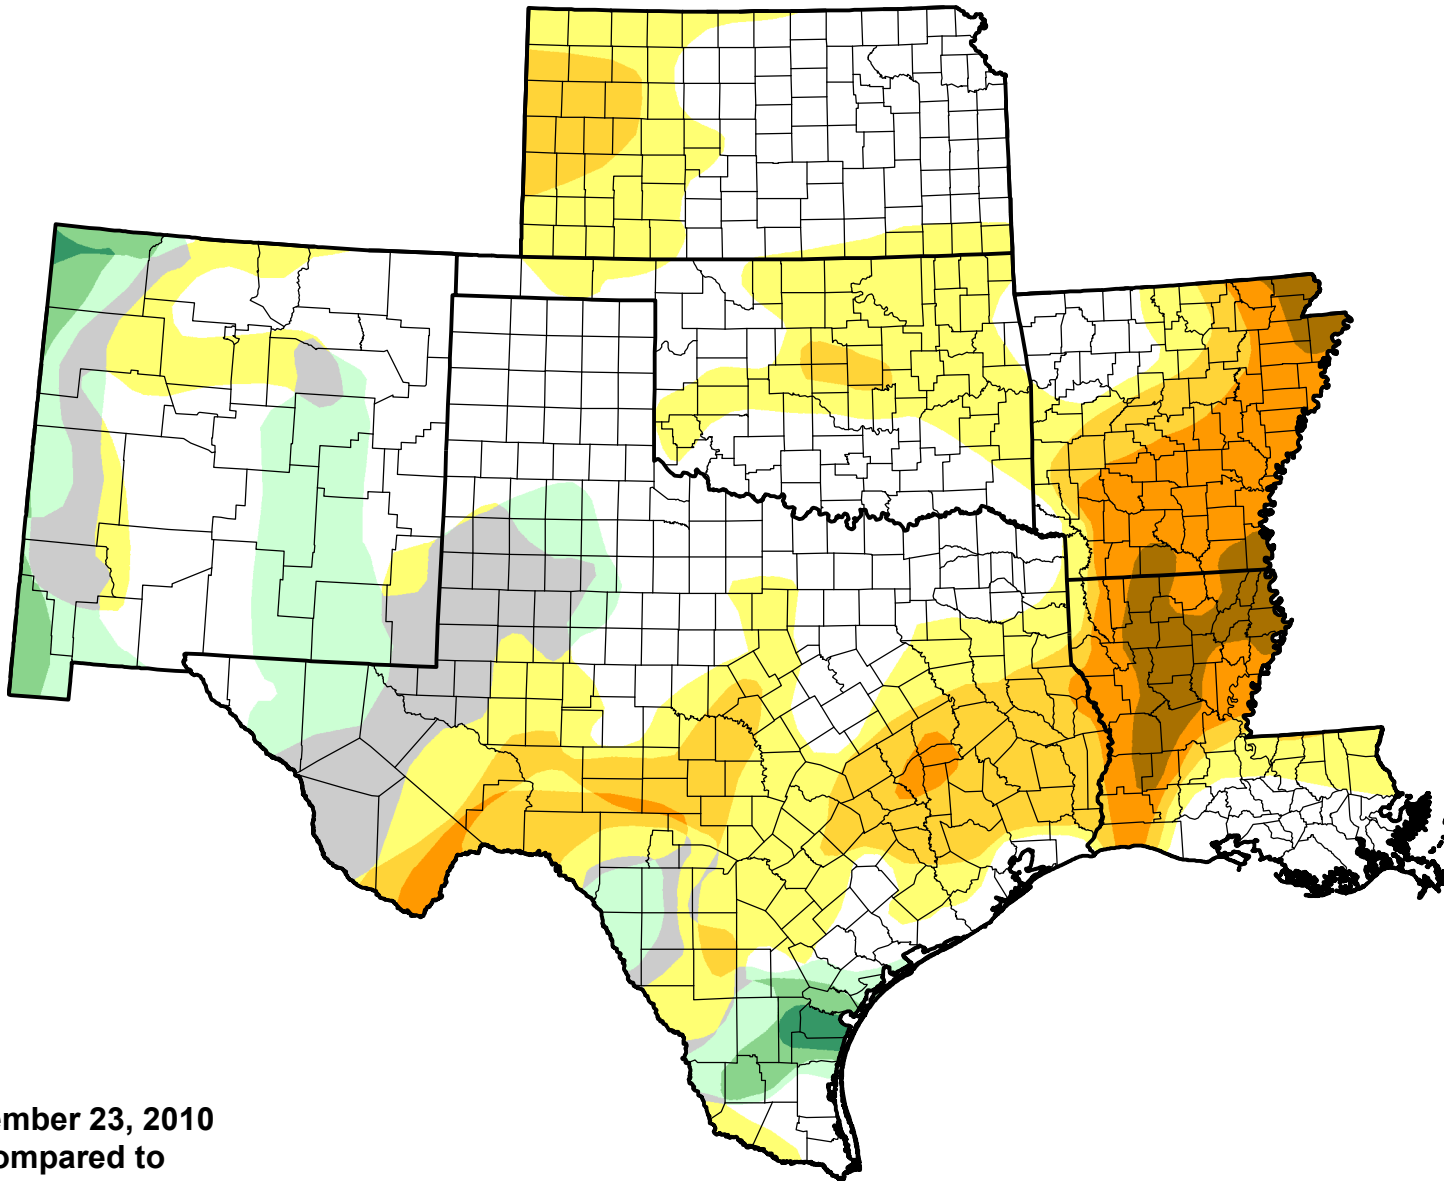

# U.S. Drought Monitor Class Change - SCIPP

Start of Calendar Year

November 23, 2010  
compared to  
December 31, 2009

[droughtmonitor.unl.edu](http://droughtmonitor.unl.edu)

-  5 Class Degradation
-  4 Class Degradation
-  3 Class Degradation
-  2 Class Degradation
-  1 Class Degradation
-  No Change
-  1 Class Improvement
-  2 Class Improvement
-  3 Class Improvement
-  4 Class Improvement
-  5 Class Improvement