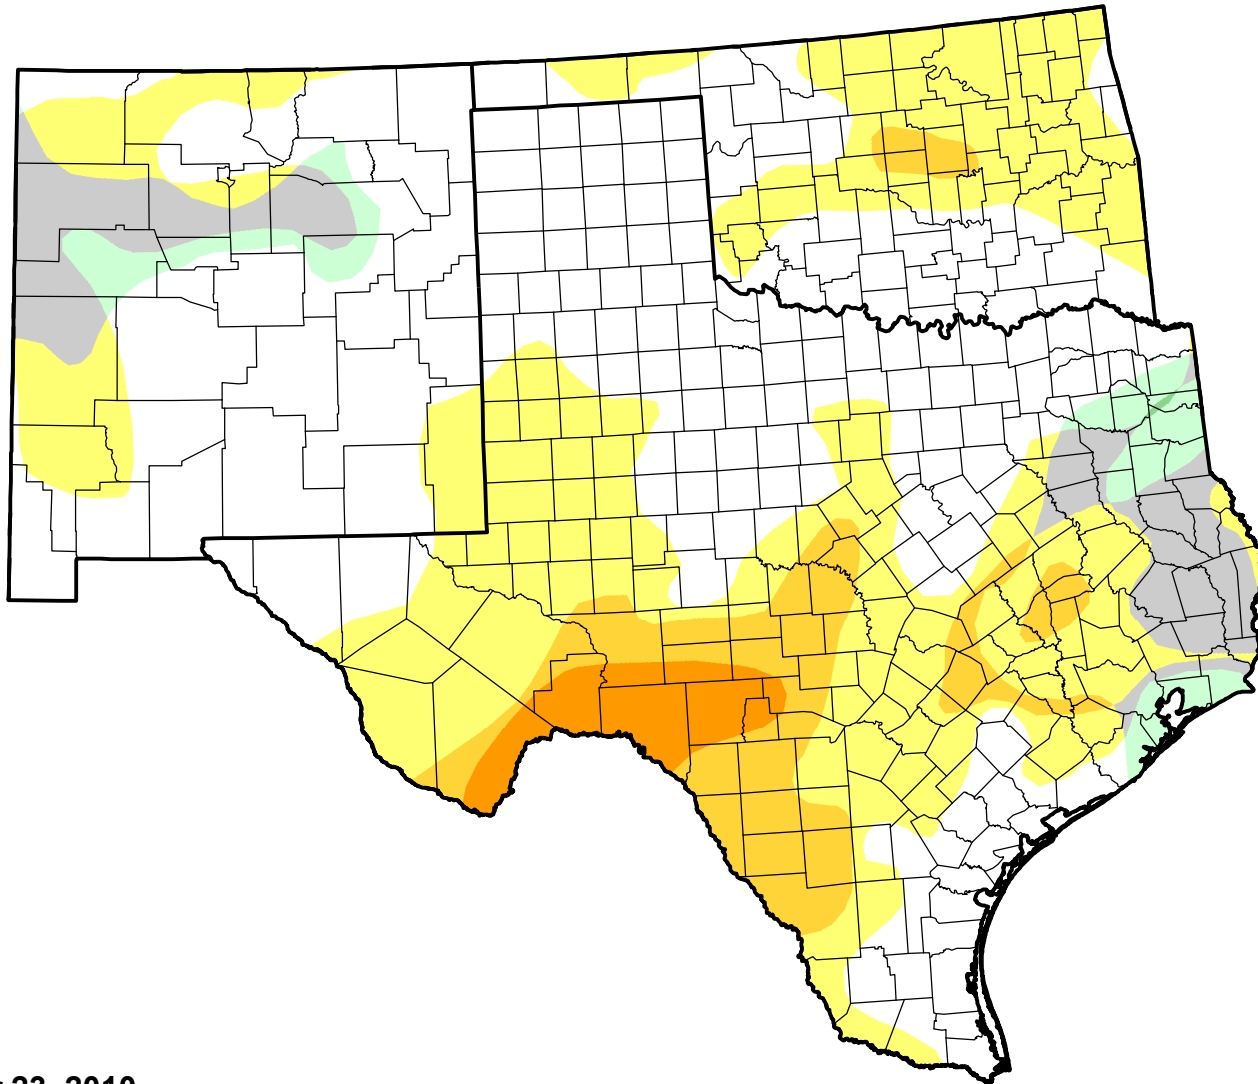

U.S. Drought Monitor Class Change - Southern Plains RDEWS

26 Week

November 23, 2010
compared to
May 27, 2010

droughtmonitor.unl.edu

-  5 Class Degradation
-  4 Class Degradation
-  3 Class Degradation
-  2 Class Degradation
-  1 Class Degradation
-  No Change
-  1 Class Improvement
-  2 Class Improvement
-  3 Class Improvement
-  4 Class Improvement
-  5 Class Improvement