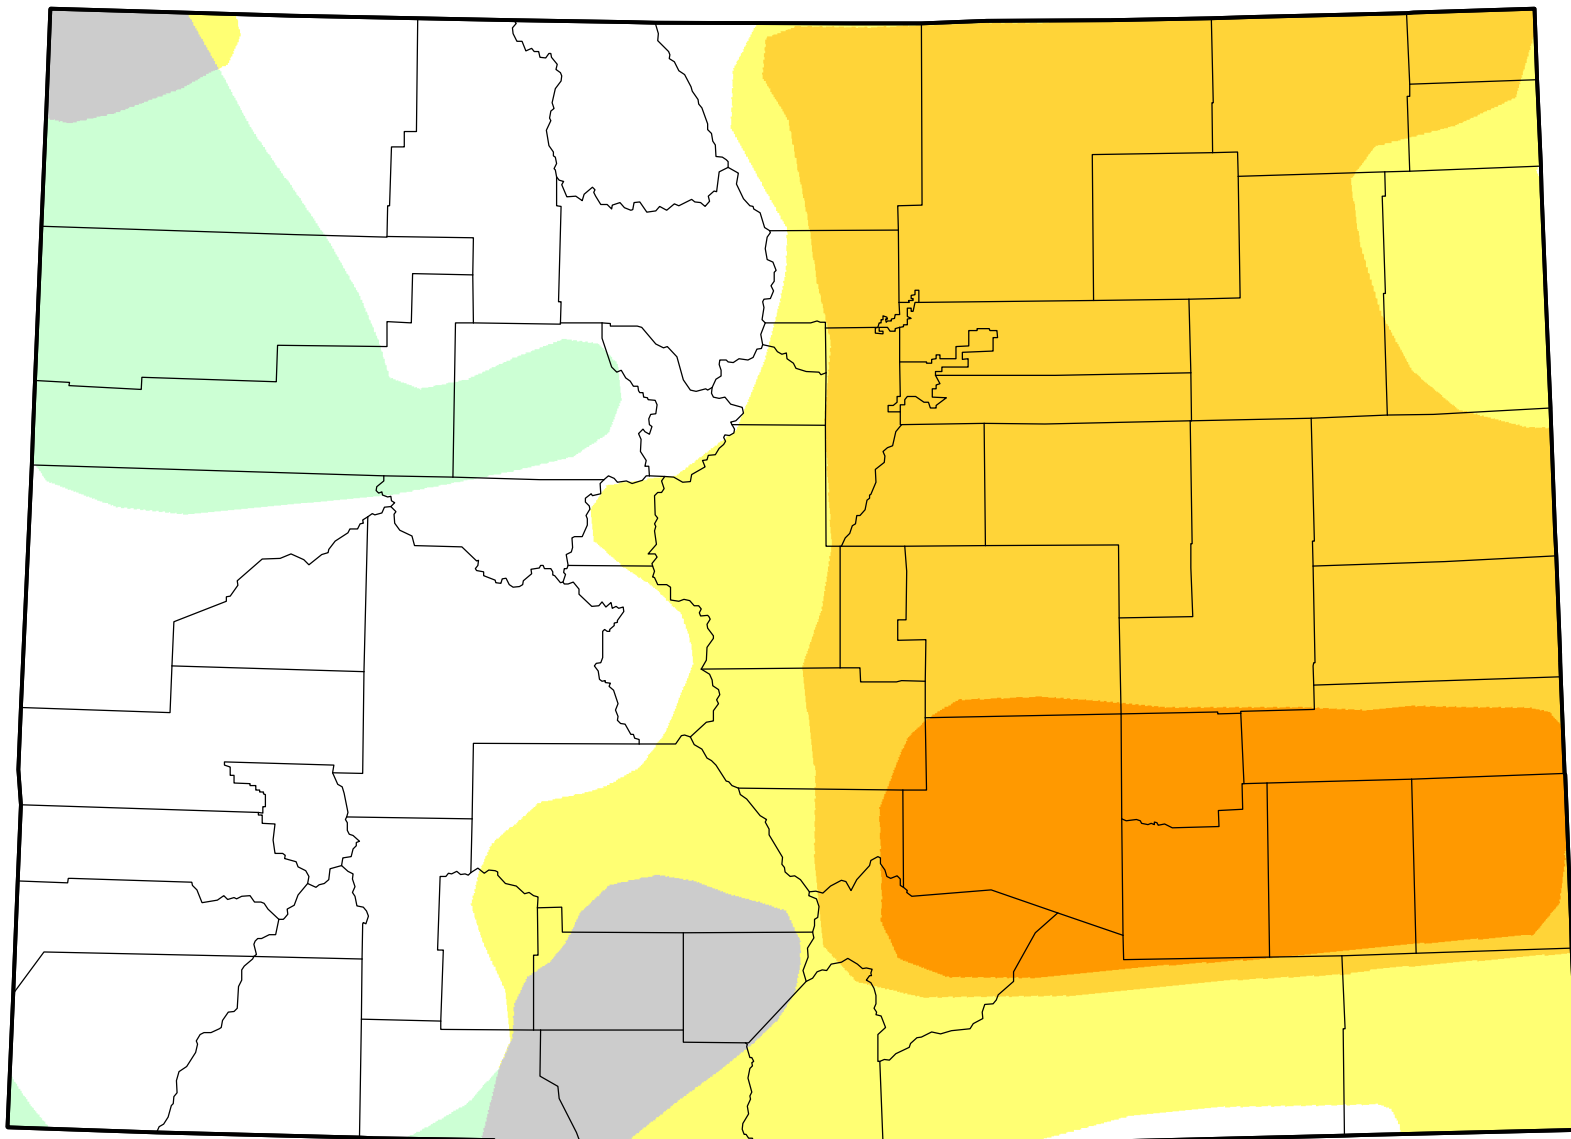

U.S. Drought Monitor Class Change - Colorado

13 Week

November 30, 2010
compared to
September 2, 2010

droughtmonitor.unl.edu

-  5 Class Degradation
-  4 Class Degradation
-  3 Class Degradation
-  2 Class Degradation
-  1 Class Degradation
-  No Change
-  1 Class Improvement
-  2 Class Improvement
-  3 Class Improvement
-  4 Class Improvement
-  5 Class Improvement