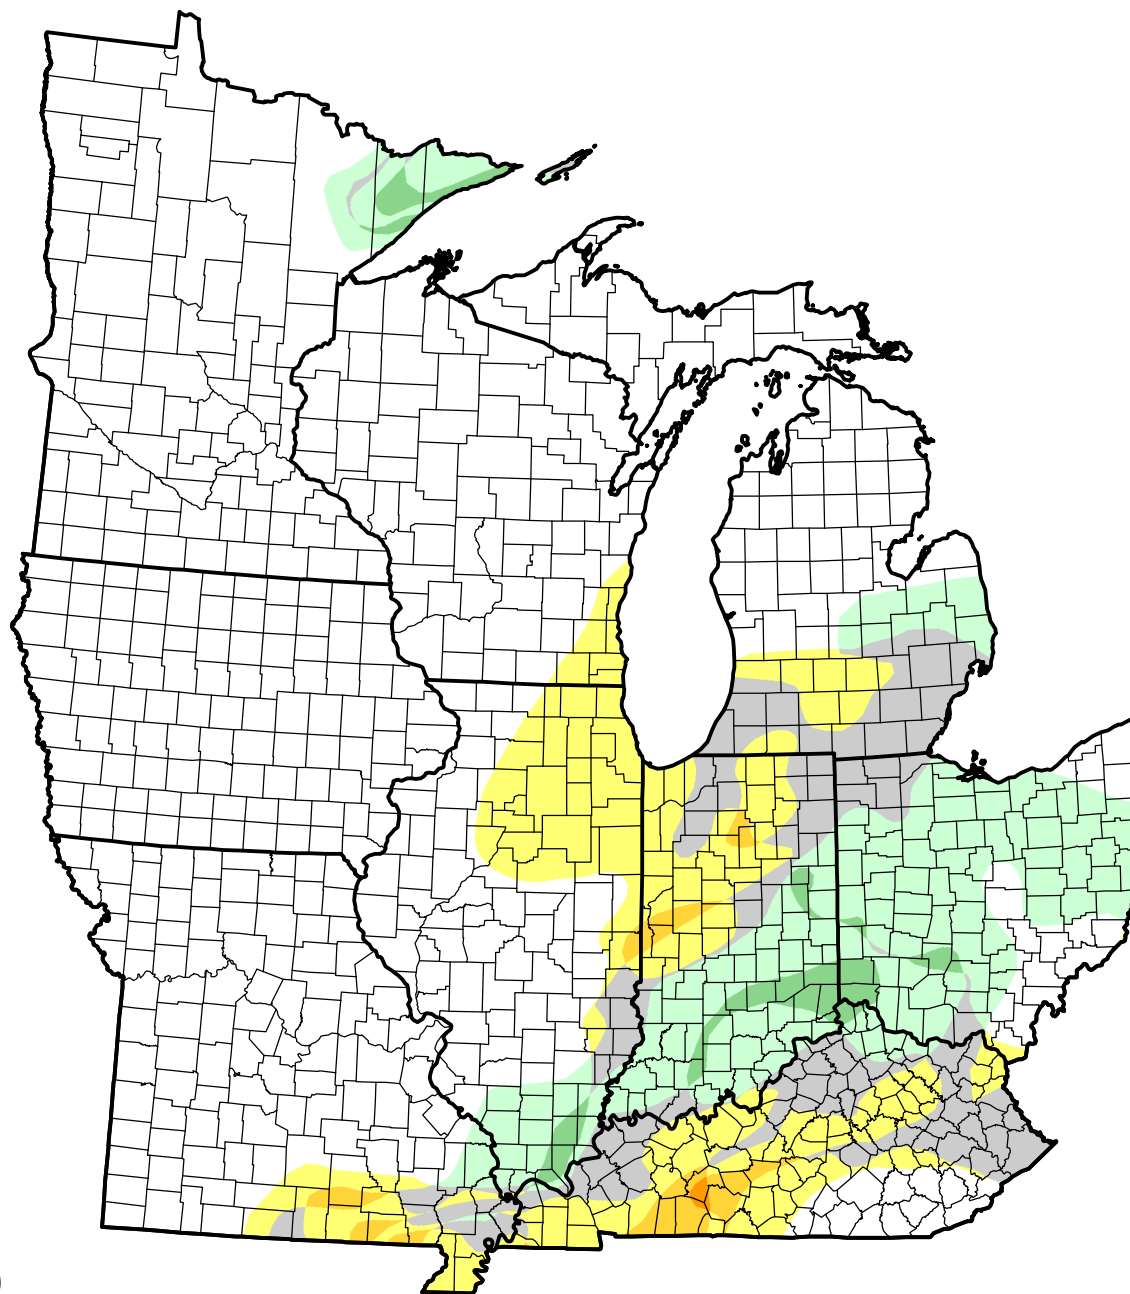

# U.S. Drought Monitor Class Change - Midwest

## Start of Water Year

November 30, 2010  
compared to  
September 30, 2010

[droughtmonitor.unl.edu](http://droughtmonitor.unl.edu)

- 5 Class Degradation
- 4 Class Degradation
- 3 Class Degradation
- 2 Class Degradation
- 1 Class Degradation
- No Change
- 1 Class Improvement
- 2 Class Improvement
- 3 Class Improvement
- 4 Class Improvement
- 5 Class Improvement