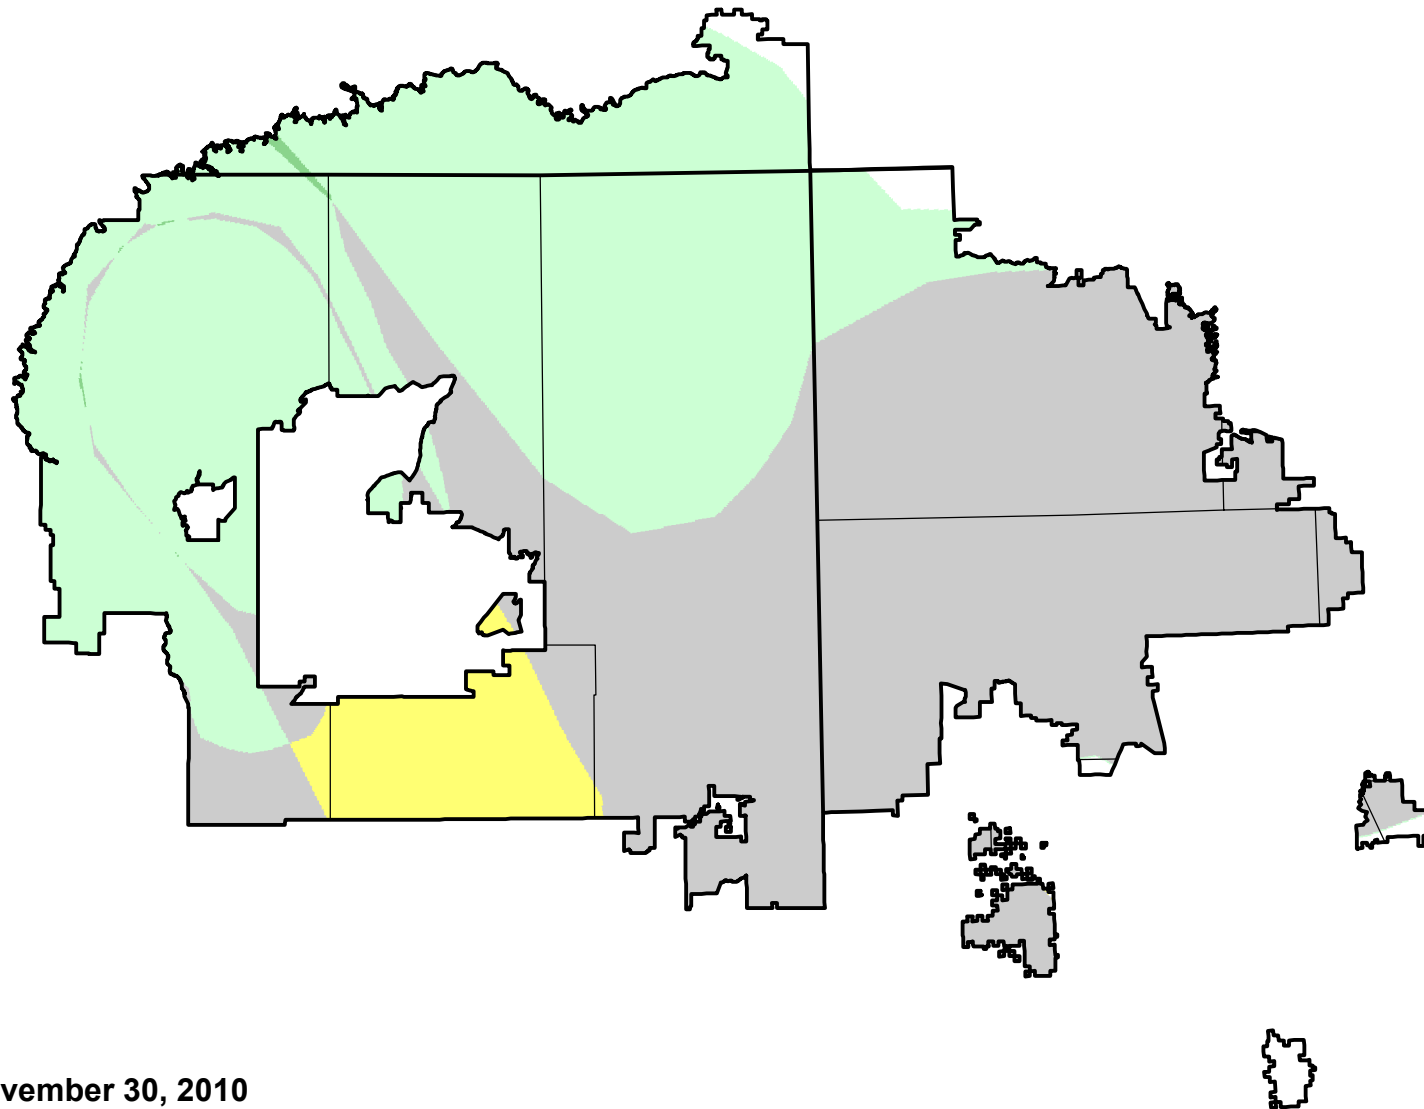

U.S. Drought Monitor Class Change - Navajo

13 Week

November 30, 2010
compared to
September 2, 2010

droughtmonitor.unl.edu

- | | |
|---|---------------------|
|  | 5 Class Degradation |
|  | 4 Class Degradation |
|  | 3 Class Degradation |
|  | 2 Class Degradation |
|  | 1 Class Degradation |
|  | No Change |
|  | 1 Class Improvement |
|  | 2 Class Improvement |
|  | 3 Class Improvement |
|  | 4 Class Improvement |
|  | 5 Class Improvement |