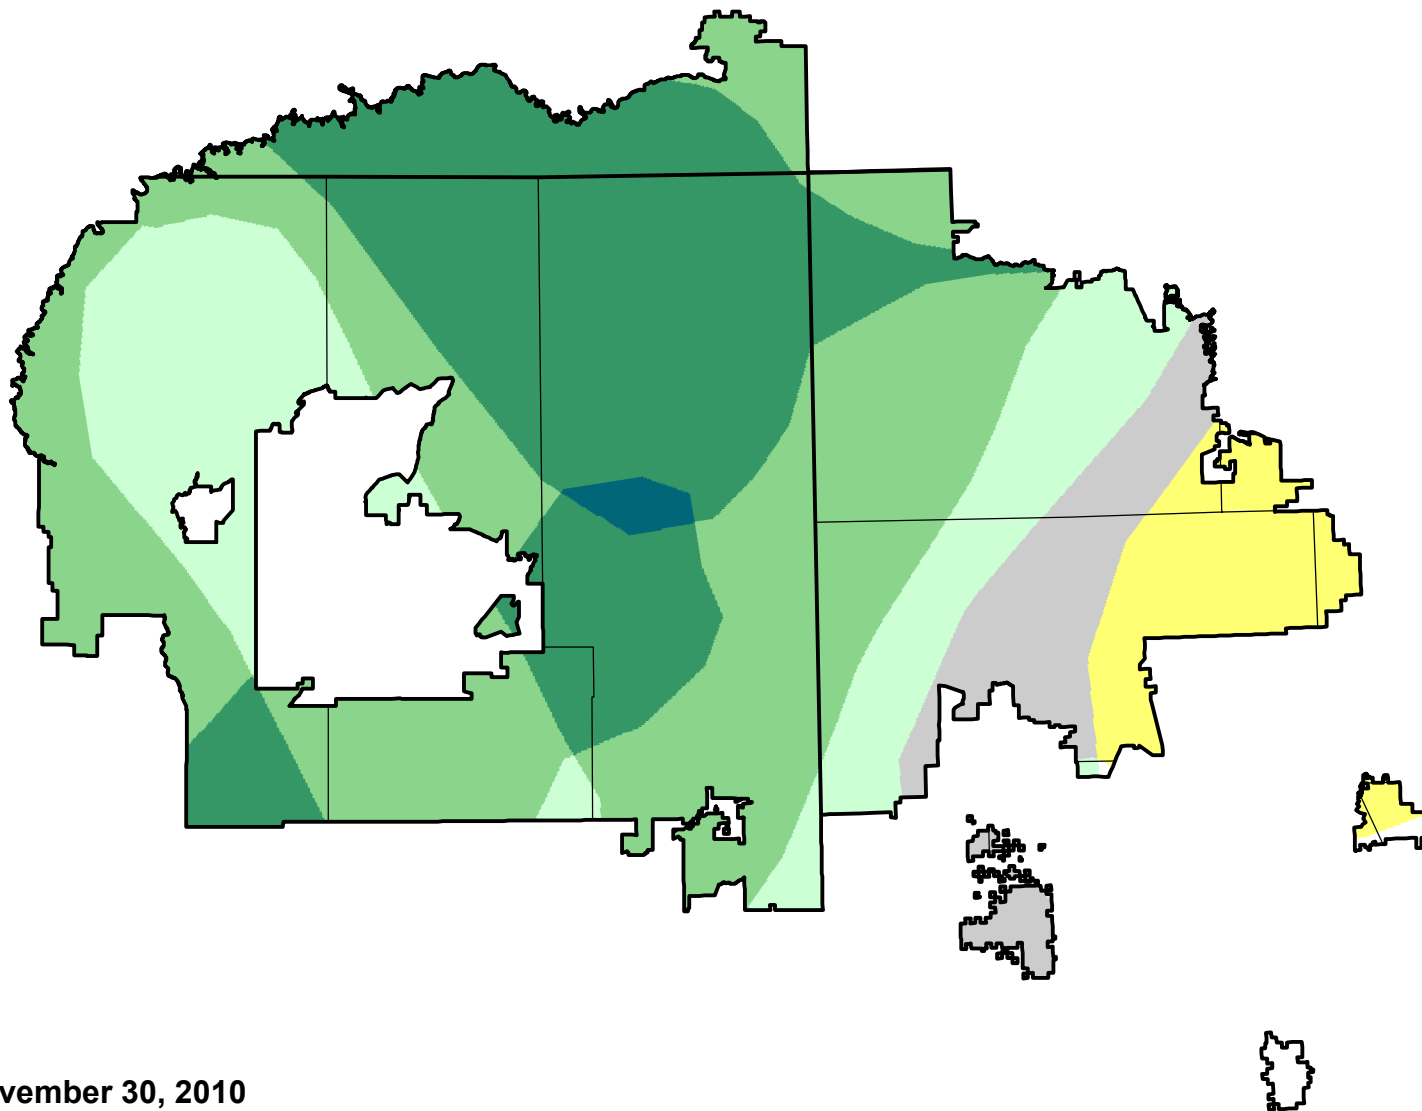

U.S. Drought Monitor Class Change - Navajo

52 Week

November 30, 2010
compared to
December 3, 2009

droughtmonitor.unl.edu

- | | |
|---|---------------------|
|  | 5 Class Degradation |
|  | 4 Class Degradation |
|  | 3 Class Degradation |
|  | 2 Class Degradation |
|  | 1 Class Degradation |
|  | No Change |
|  | 1 Class Improvement |
|  | 2 Class Improvement |
|  | 3 Class Improvement |
|  | 4 Class Improvement |
|  | 5 Class Improvement |