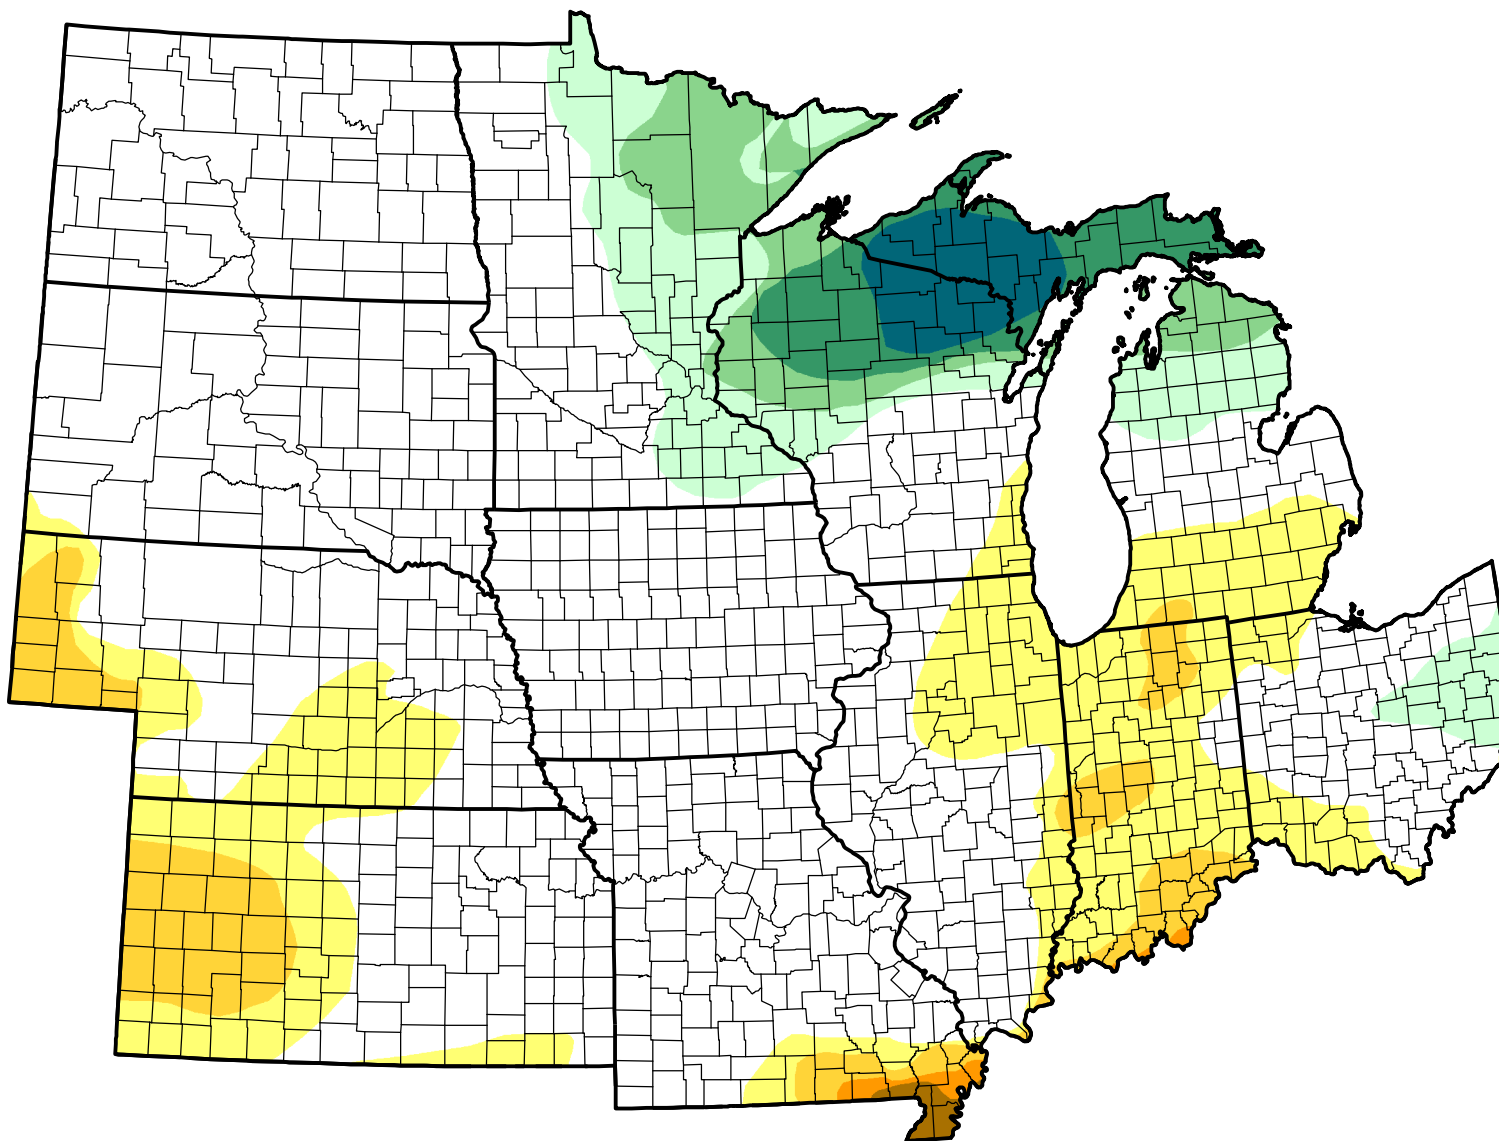

# U.S. Drought Monitor Class Change - U2U North Central States 26 Week

November 30, 2010  
compared to  
June 3, 2010

[droughtmonitor.unl.edu](http://droughtmonitor.unl.edu)

-  5 Class Degradation
-  4 Class Degradation
-  3 Class Degradation
-  2 Class Degradation
-  1 Class Degradation
-  No Change
-  1 Class Improvement
-  2 Class Improvement
-  3 Class Improvement
-  4 Class Improvement
-  5 Class Improvement