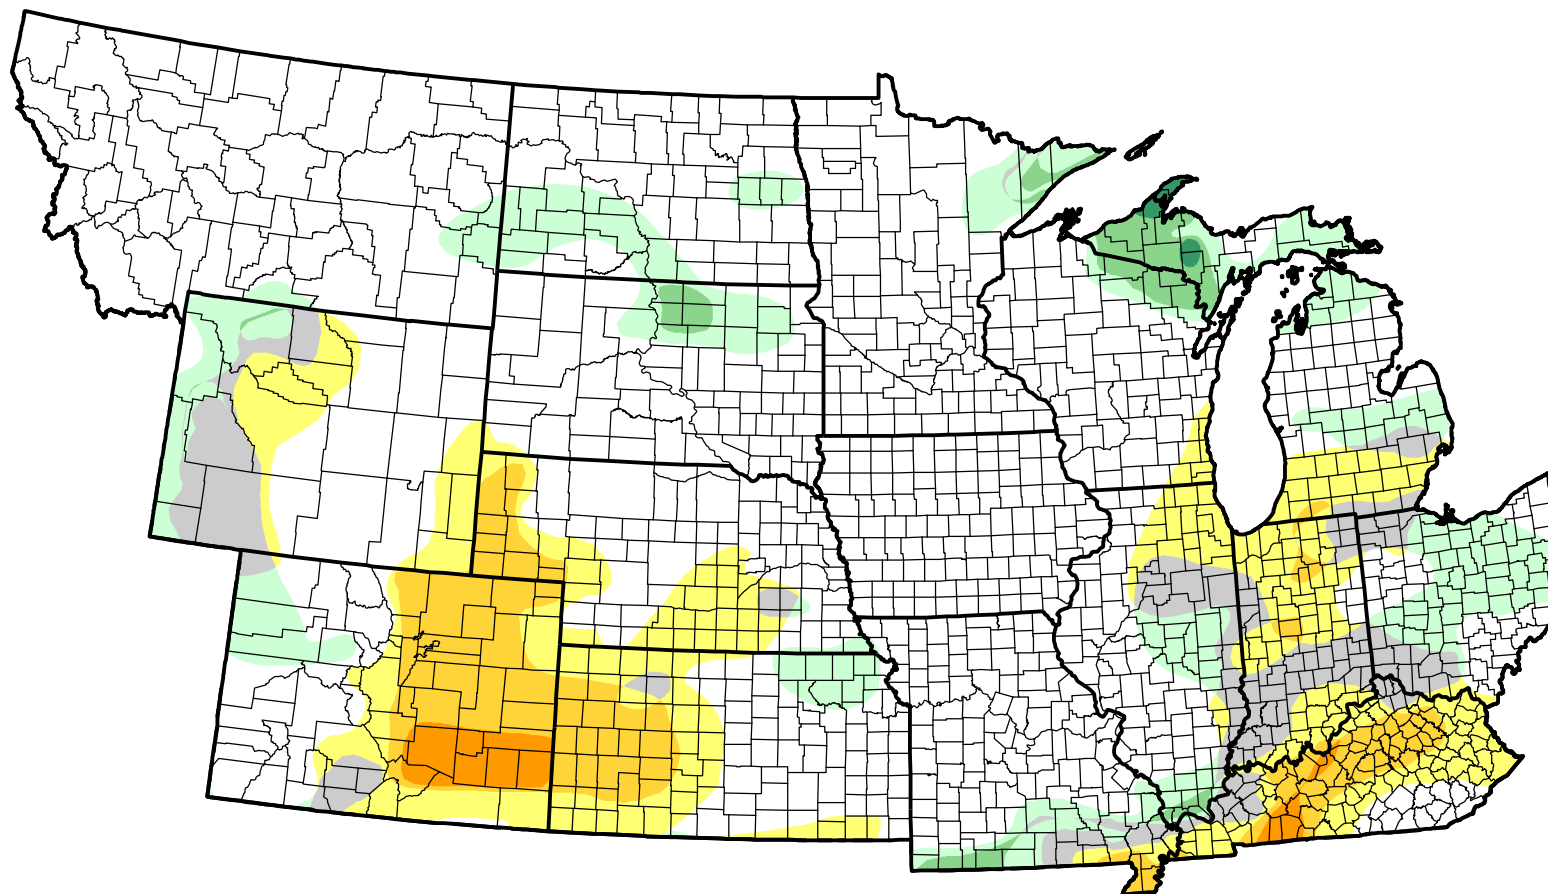

U.S. Drought Monitor Class Change - NWS Central 13 Week

November 30, 2010
compared to
September 2, 2010

droughtmonitor.unl.edu