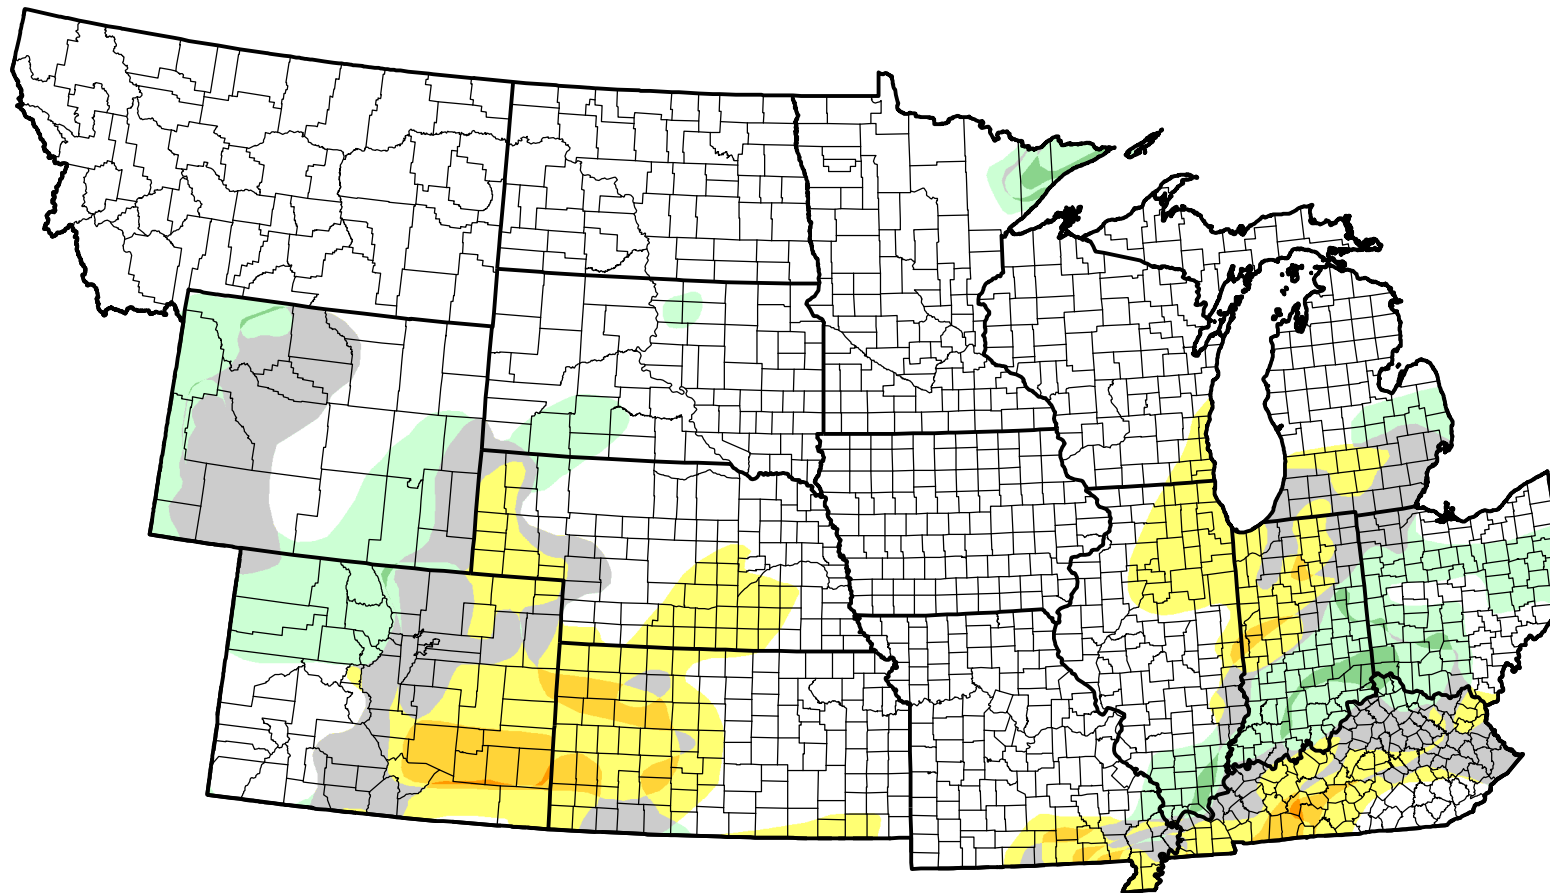

U.S. Drought Monitor Class Change - NWS Central 8 Week

November 30, 2010
compared to
October 7, 2010

droughtmonitor.unl.edu

-  5 Class Degradation
-  4 Class Degradation
-  3 Class Degradation
-  2 Class Degradation
-  1 Class Degradation
-  No Change
-  1 Class Improvement
-  2 Class Improvement
-  3 Class Improvement
-  4 Class Improvement
-  5 Class Improvement