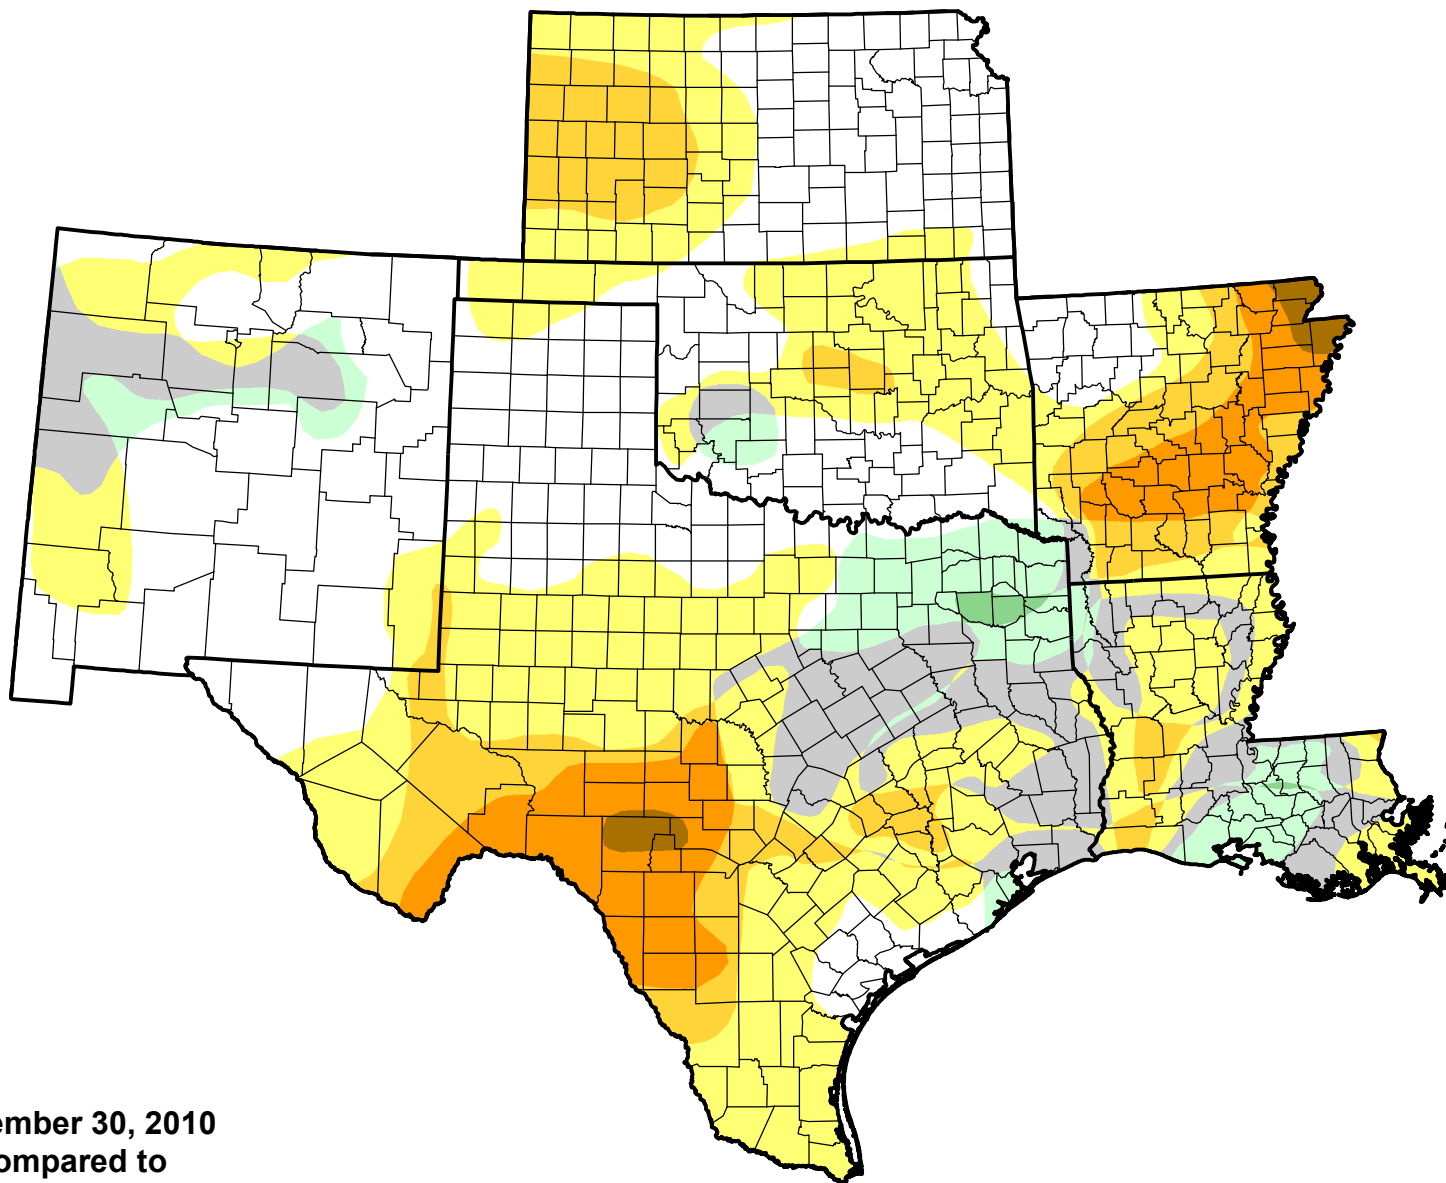

U.S. Drought Monitor Class Change - SCIPP

26 Week

November 30, 2010
compared to
June 3, 2010

droughtmonitor.unl.edu

-  5 Class Degradation
-  4 Class Degradation
-  3 Class Degradation
-  2 Class Degradation
-  1 Class Degradation
-  No Change
-  1 Class Improvement
-  2 Class Improvement
-  3 Class Improvement
-  4 Class Improvement
-  5 Class Improvement