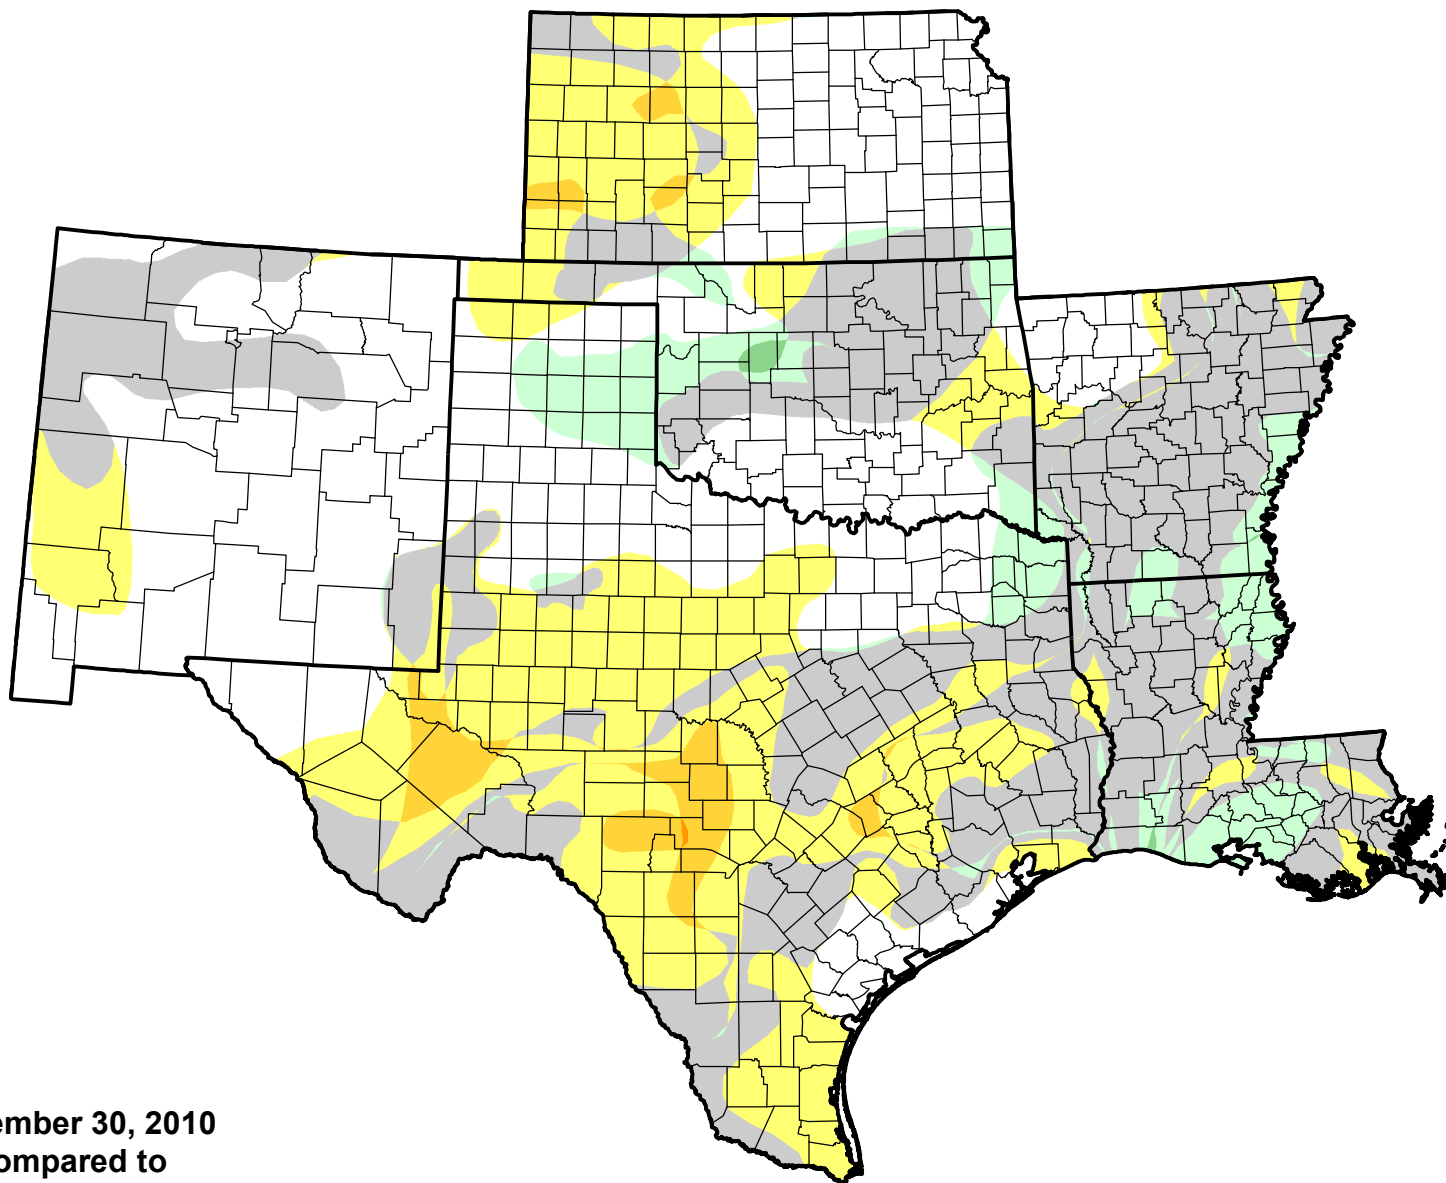

U.S. Drought Monitor Class Change - SCIPP

4 Week

November 30, 2010
compared to
November 4, 2010

droughtmonitor.unl.edu

-  5 Class Degradation
-  4 Class Degradation
-  3 Class Degradation
-  2 Class Degradation
-  1 Class Degradation
-  No Change
-  1 Class Improvement
-  2 Class Improvement
-  3 Class Improvement
-  4 Class Improvement
-  5 Class Improvement