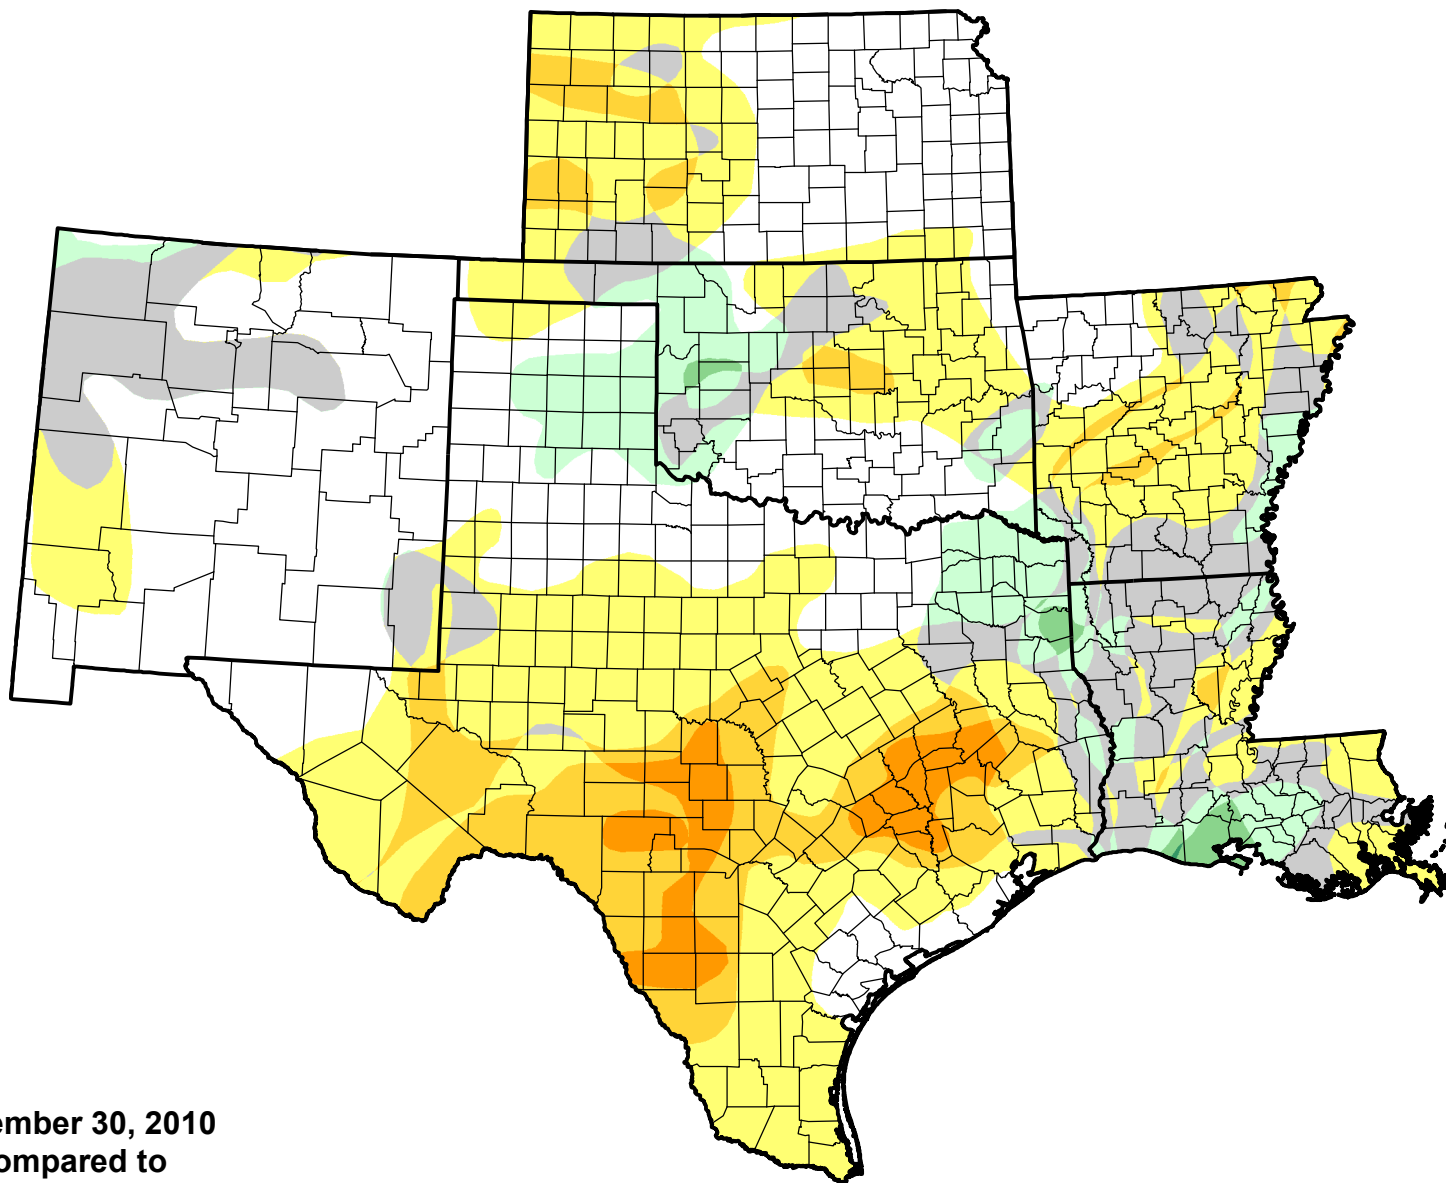

U.S. Drought Monitor Class Change - SCIPP

8 Week

November 30, 2010
compared to
October 7, 2010

droughtmonitor.unl.edu

-  5 Class Degradation
-  4 Class Degradation
-  3 Class Degradation
-  2 Class Degradation
-  1 Class Degradation
-  No Change
-  1 Class Improvement
-  2 Class Improvement
-  3 Class Improvement
-  4 Class Improvement
-  5 Class Improvement