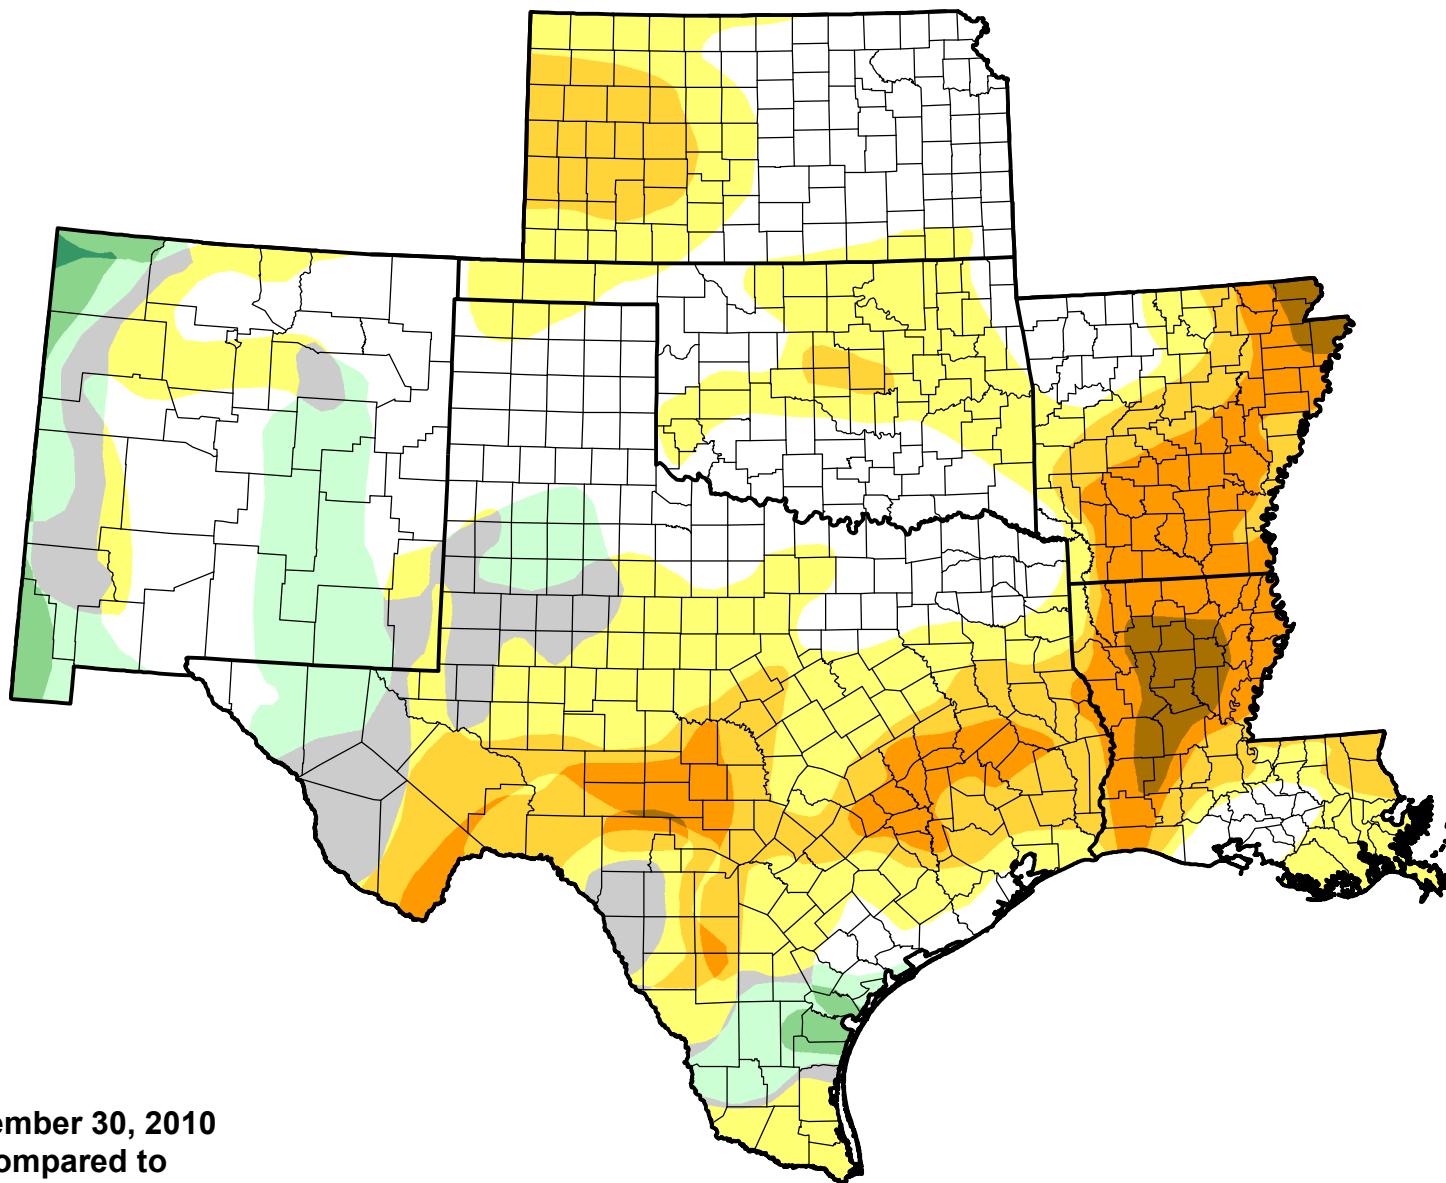

# U.S. Drought Monitor Class Change - SCIPP

Start of Calendar Year

November 30, 2010  
compared to  
December 31, 2009

[droughtmonitor.unl.edu](http://droughtmonitor.unl.edu)

-  5 Class Degradation
-  4 Class Degradation
-  3 Class Degradation
-  2 Class Degradation
-  1 Class Degradation
-  No Change
-  1 Class Improvement
-  2 Class Improvement
-  3 Class Improvement
-  4 Class Improvement
-  5 Class Improvement