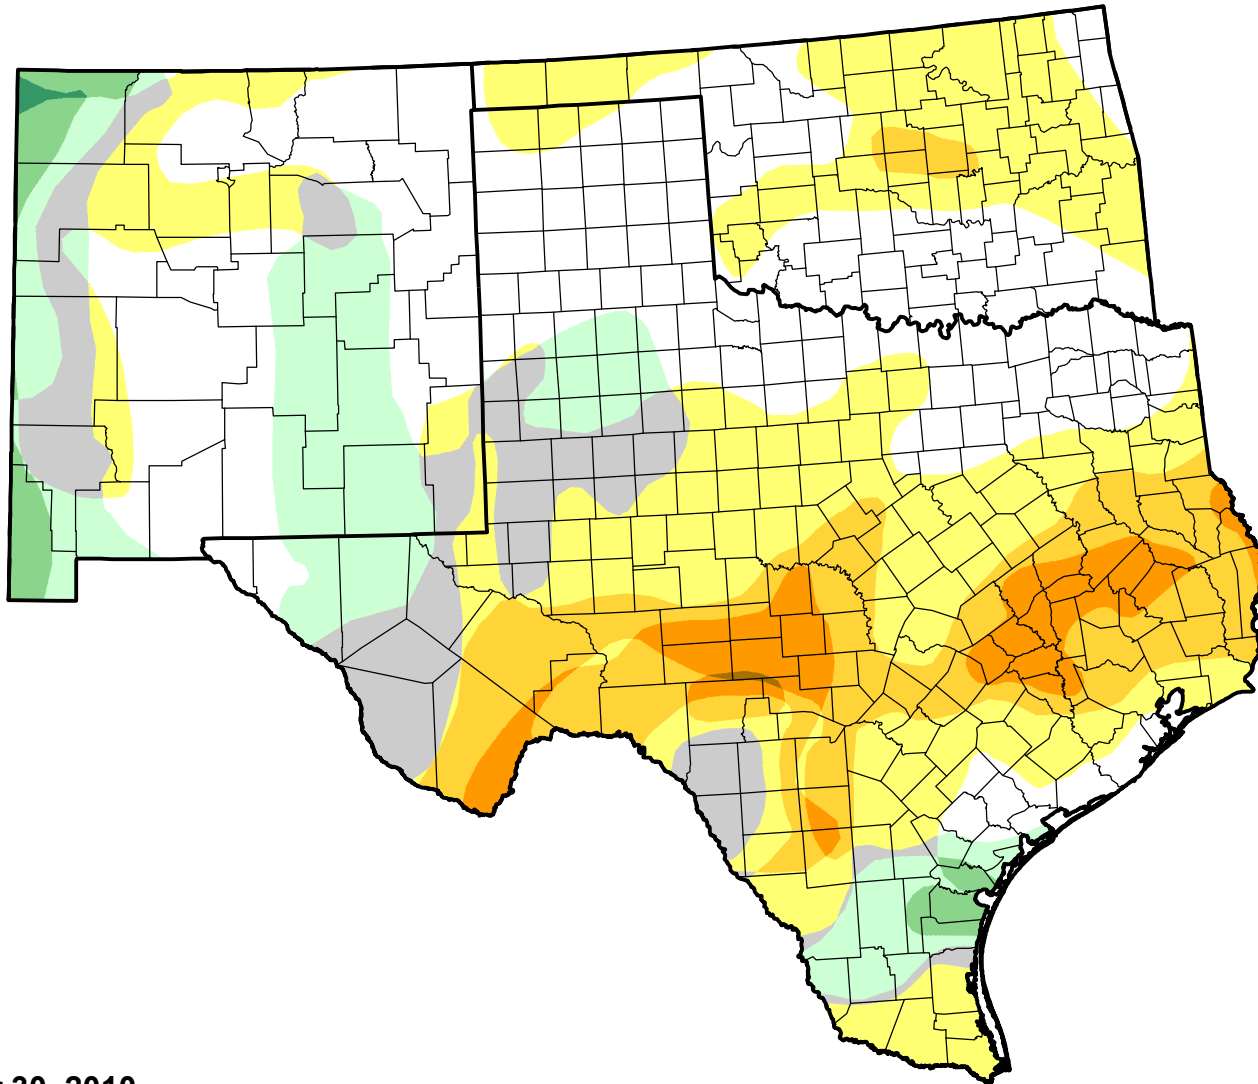

U.S. Drought Monitor Class Change - Southern Plains RDEWS

Start of Calendar Year

November 30, 2010
compared to
December 31, 2009

droughtmonitor.unl.edu

-  5 Class Degradation
-  4 Class Degradation
-  3 Class Degradation
-  2 Class Degradation
-  1 Class Degradation
-  No Change
-  1 Class Improvement
-  2 Class Improvement
-  3 Class Improvement
-  4 Class Improvement
-  5 Class Improvement