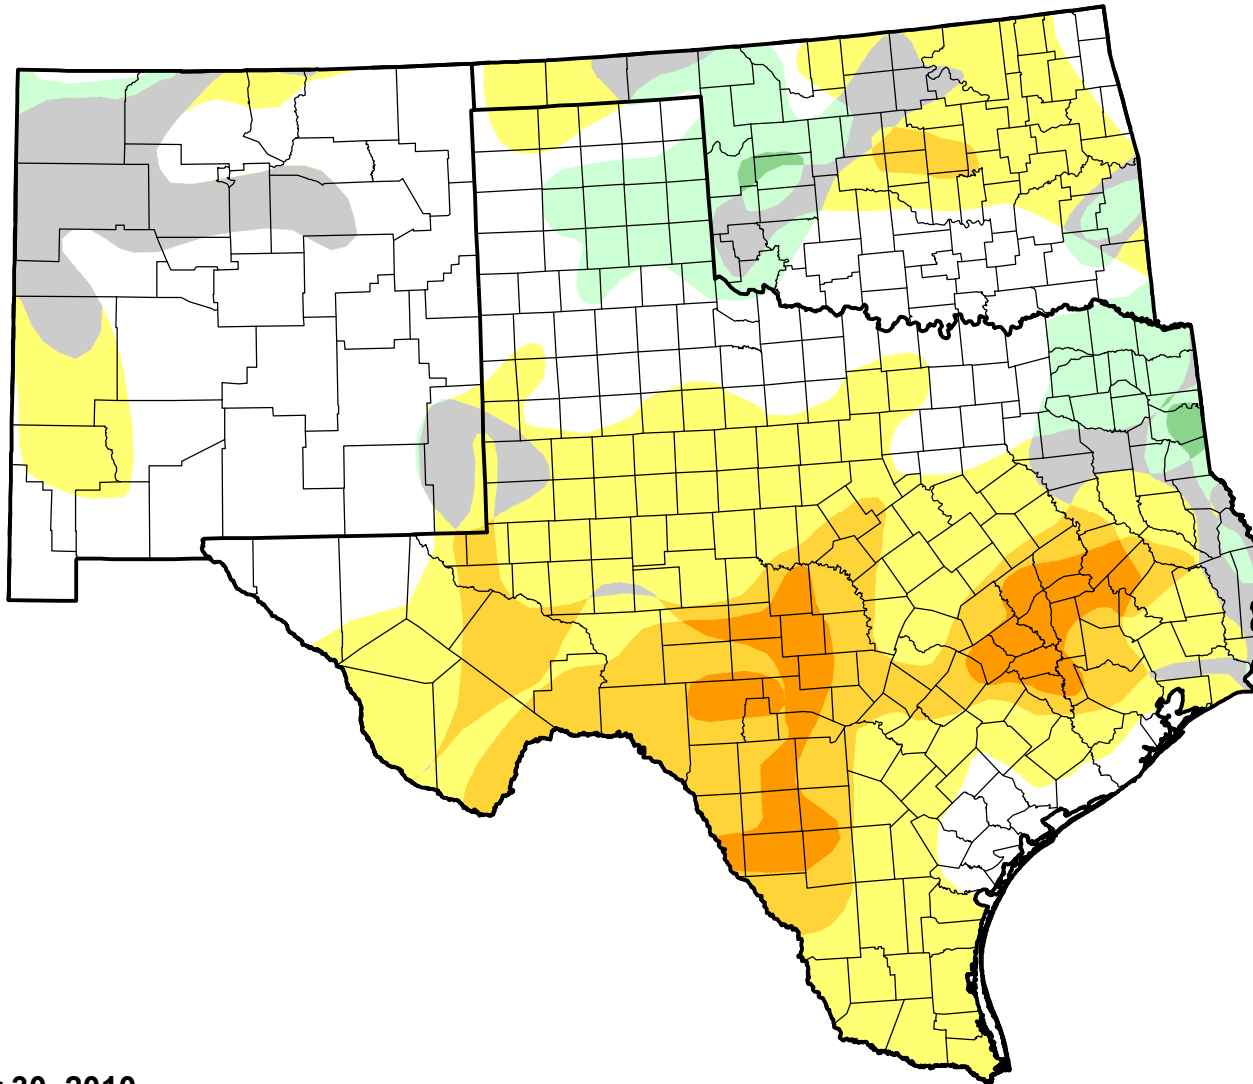

U.S. Drought Monitor Class Change - Southern Plains RDEWS

Start of Water Year

November 30, 2010
compared to
September 30, 2010

droughtmonitor.unl.edu

-  5 Class Degradation
-  4 Class Degradation
-  3 Class Degradation
-  2 Class Degradation
-  1 Class Degradation
-  No Change
-  1 Class Improvement
-  2 Class Improvement
-  3 Class Improvement
-  4 Class Improvement
-  5 Class Improvement