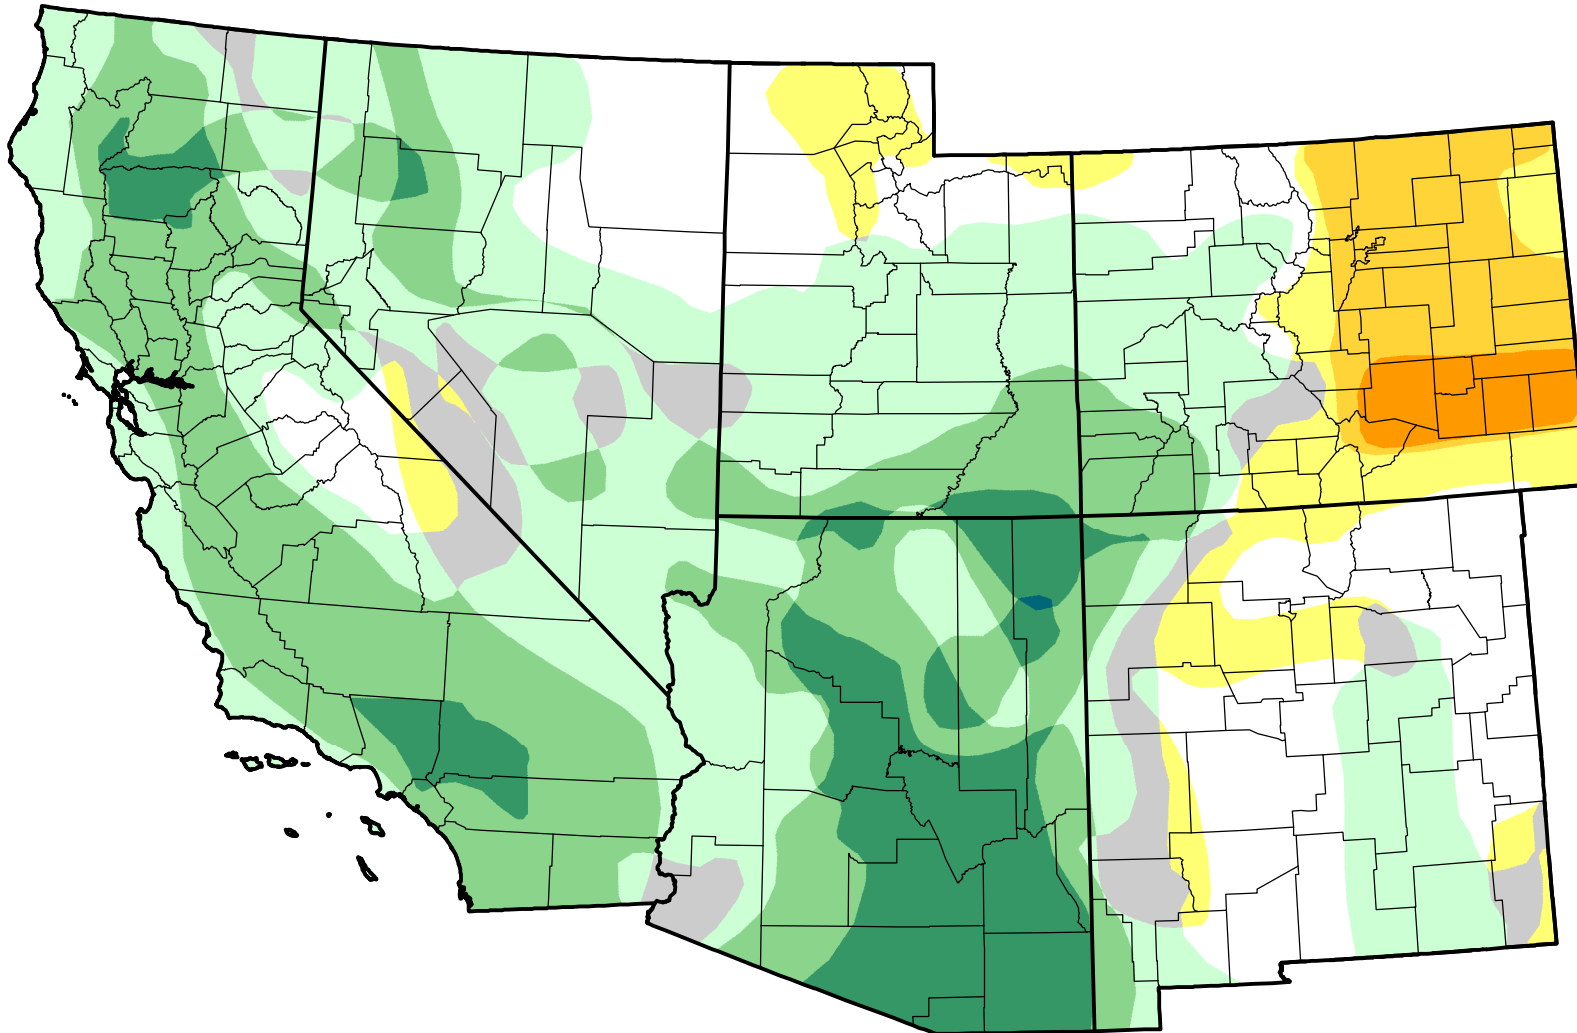

U.S. Drought Monitor Class Change - Southwest

Start of Calendar Year

November 30, 2010
compared to
December 31, 2009

droughtmonitor.unl.edu

-  5 Class Degradation
-  4 Class Degradation
-  3 Class Degradation
-  2 Class Degradation
-  1 Class Degradation
-  No Change
-  1 Class Improvement
-  2 Class Improvement
-  3 Class Improvement
-  4 Class Improvement
-  5 Class Improvement