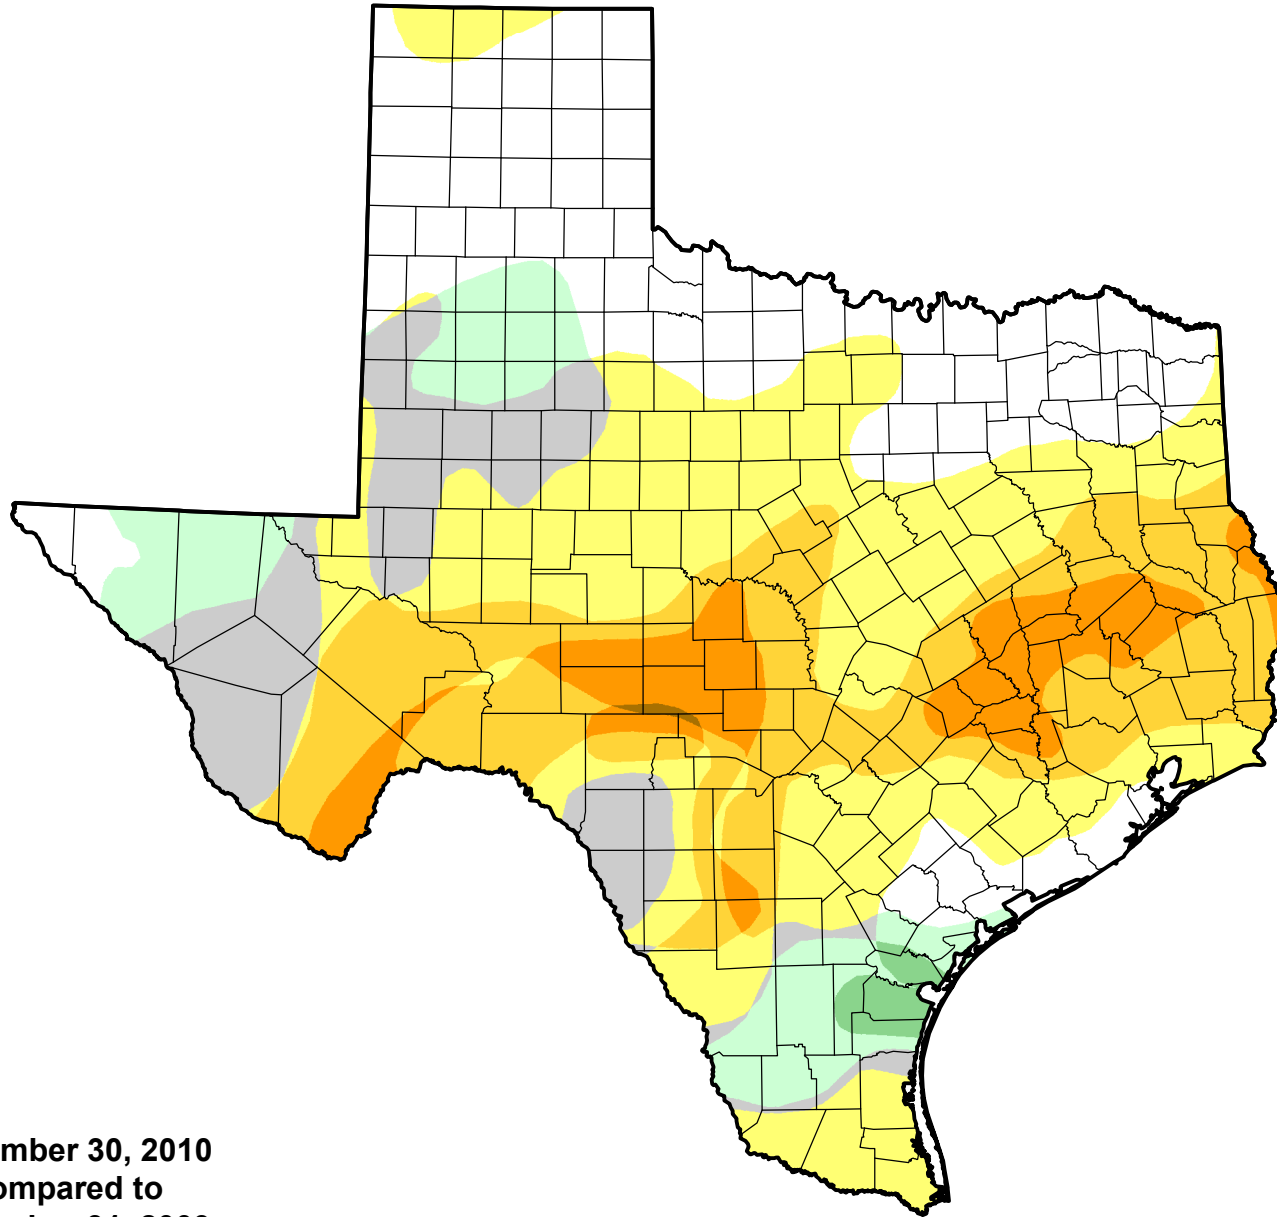

U.S. Drought Monitor Class Change - Texas

Start of Calendar Year

November 30, 2010
compared to
December 31, 2009

droughtmonitor.unl.edu

-  5 Class Degradation
-  4 Class Degradation
-  3 Class Degradation
-  2 Class Degradation
-  1 Class Degradation
-  No Change
-  1 Class Improvement
-  2 Class Improvement
-  3 Class Improvement
-  4 Class Improvement
-  5 Class Improvement