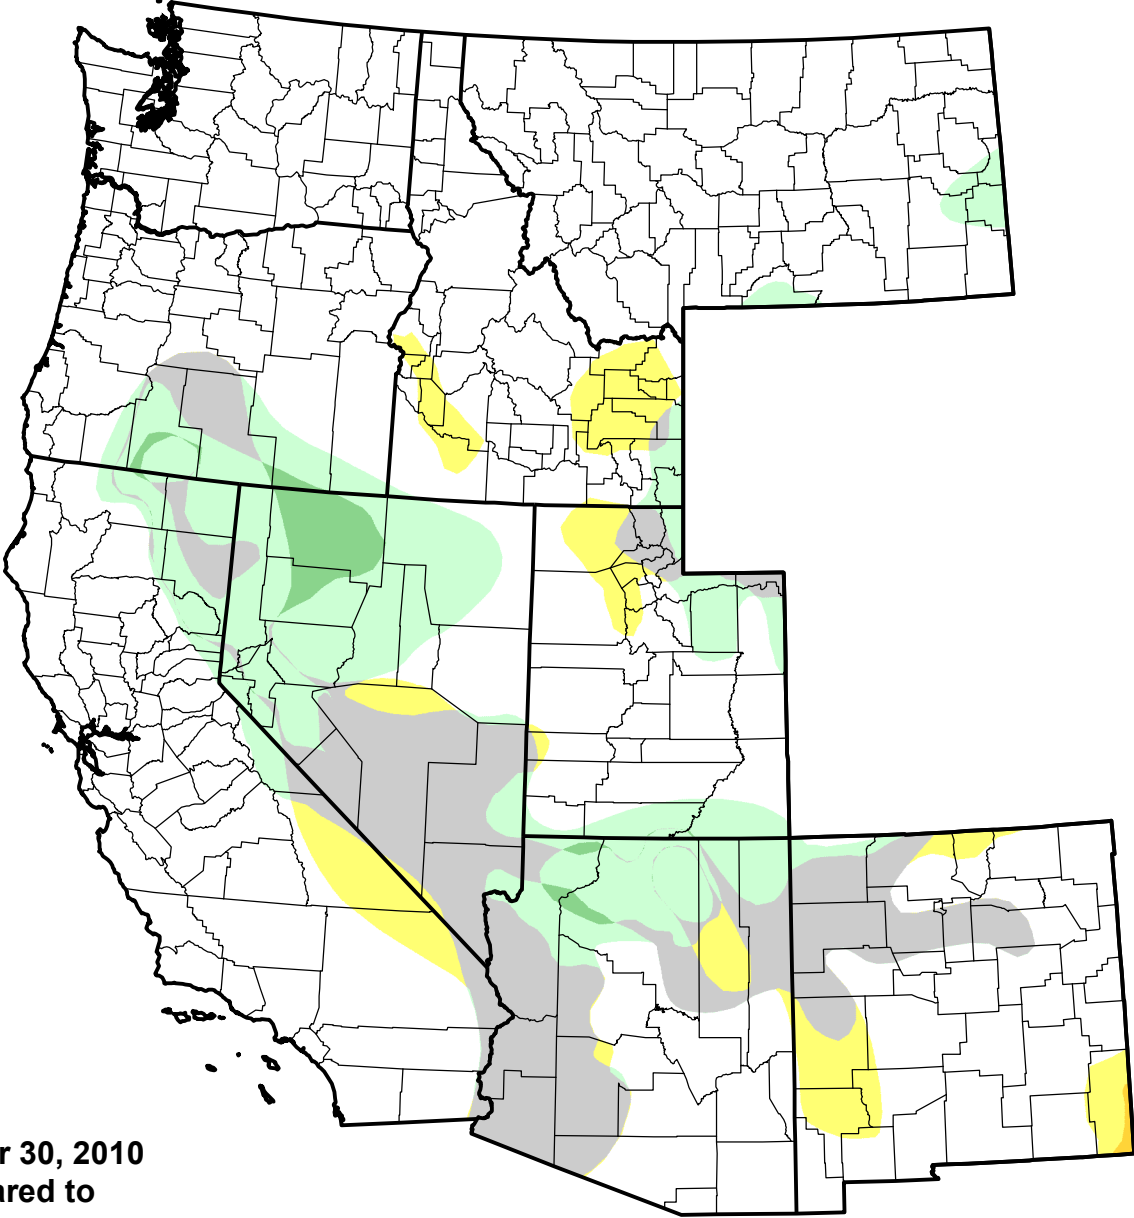

U.S. Drought Monitor Class Change - West 13 Week

November 30, 2010
compared to
September 2, 2010

droughtmonitor.unl.edu

-  5 Class Degradation
-  4 Class Degradation
-  3 Class Degradation
-  2 Class Degradation
-  1 Class Degradation
-  No Change
-  1 Class Improvement
-  2 Class Improvement
-  3 Class Improvement
-  4 Class Improvement
-  5 Class Improvement