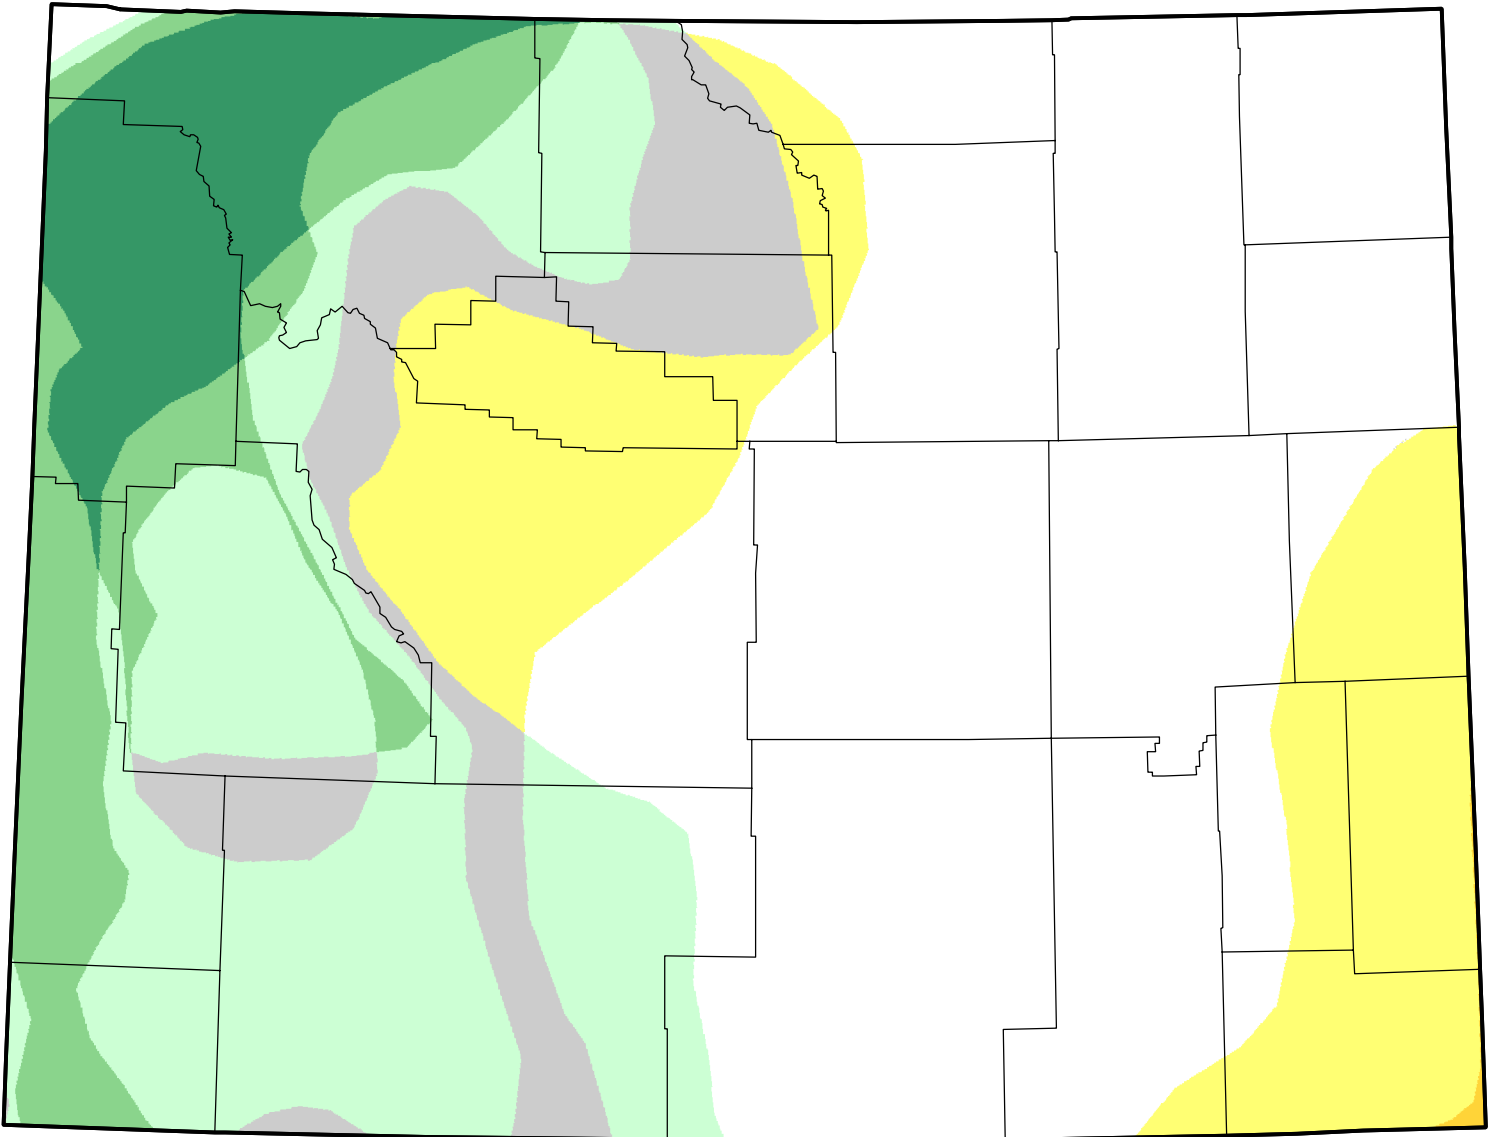

# U.S. Drought Monitor Class Change - Wyoming

26 Week

November 30, 2010  
compared to  
June 3, 2010

[droughtmonitor.unl.edu](http://droughtmonitor.unl.edu)

- 5 Class Degradation
- 4 Class Degradation
- 3 Class Degradation
- 2 Class Degradation
- 1 Class Degradation
- No Change
- 1 Class Improvement
- 2 Class Improvement
- 3 Class Improvement
- 4 Class Improvement
- 5 Class Improvement