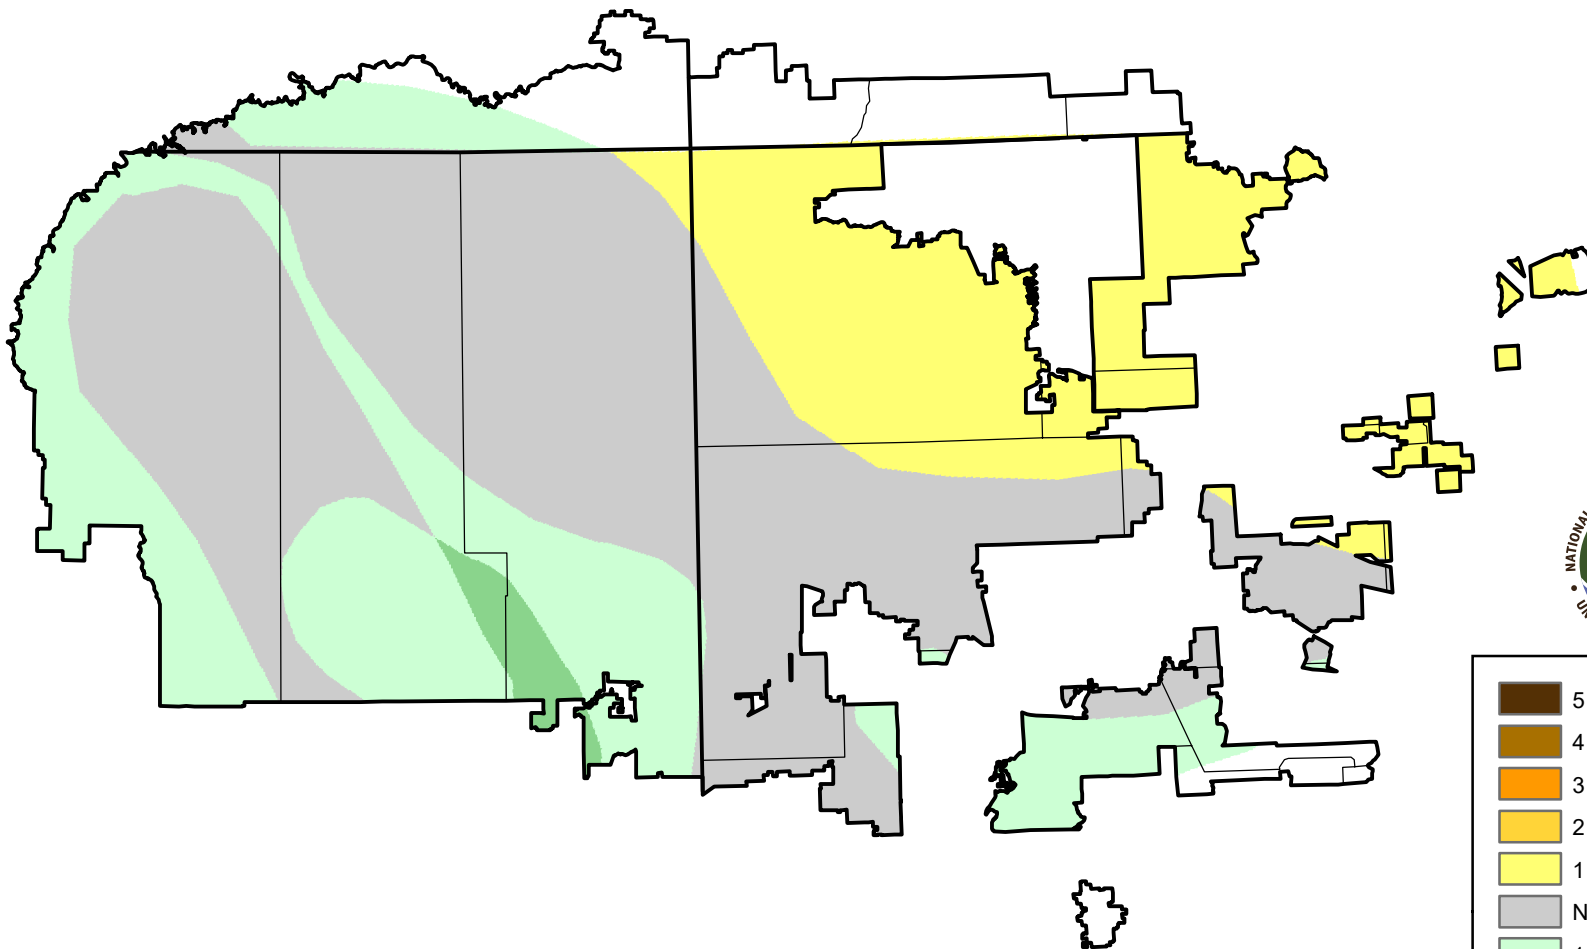

U.S. Drought Monitor Class Change - 4 Corners

26 Week

December 7, 2010
compared to
June 10, 2010

droughtmonitor.unl.edu

-  5 Class Degradation
-  4 Class Degradation
-  3 Class Degradation
-  2 Class Degradation
-  1 Class Degradation
-  No Change
-  1 Class Improvement
-  2 Class Improvement
-  3 Class Improvement
-  4 Class Improvement
-  5 Class Improvement