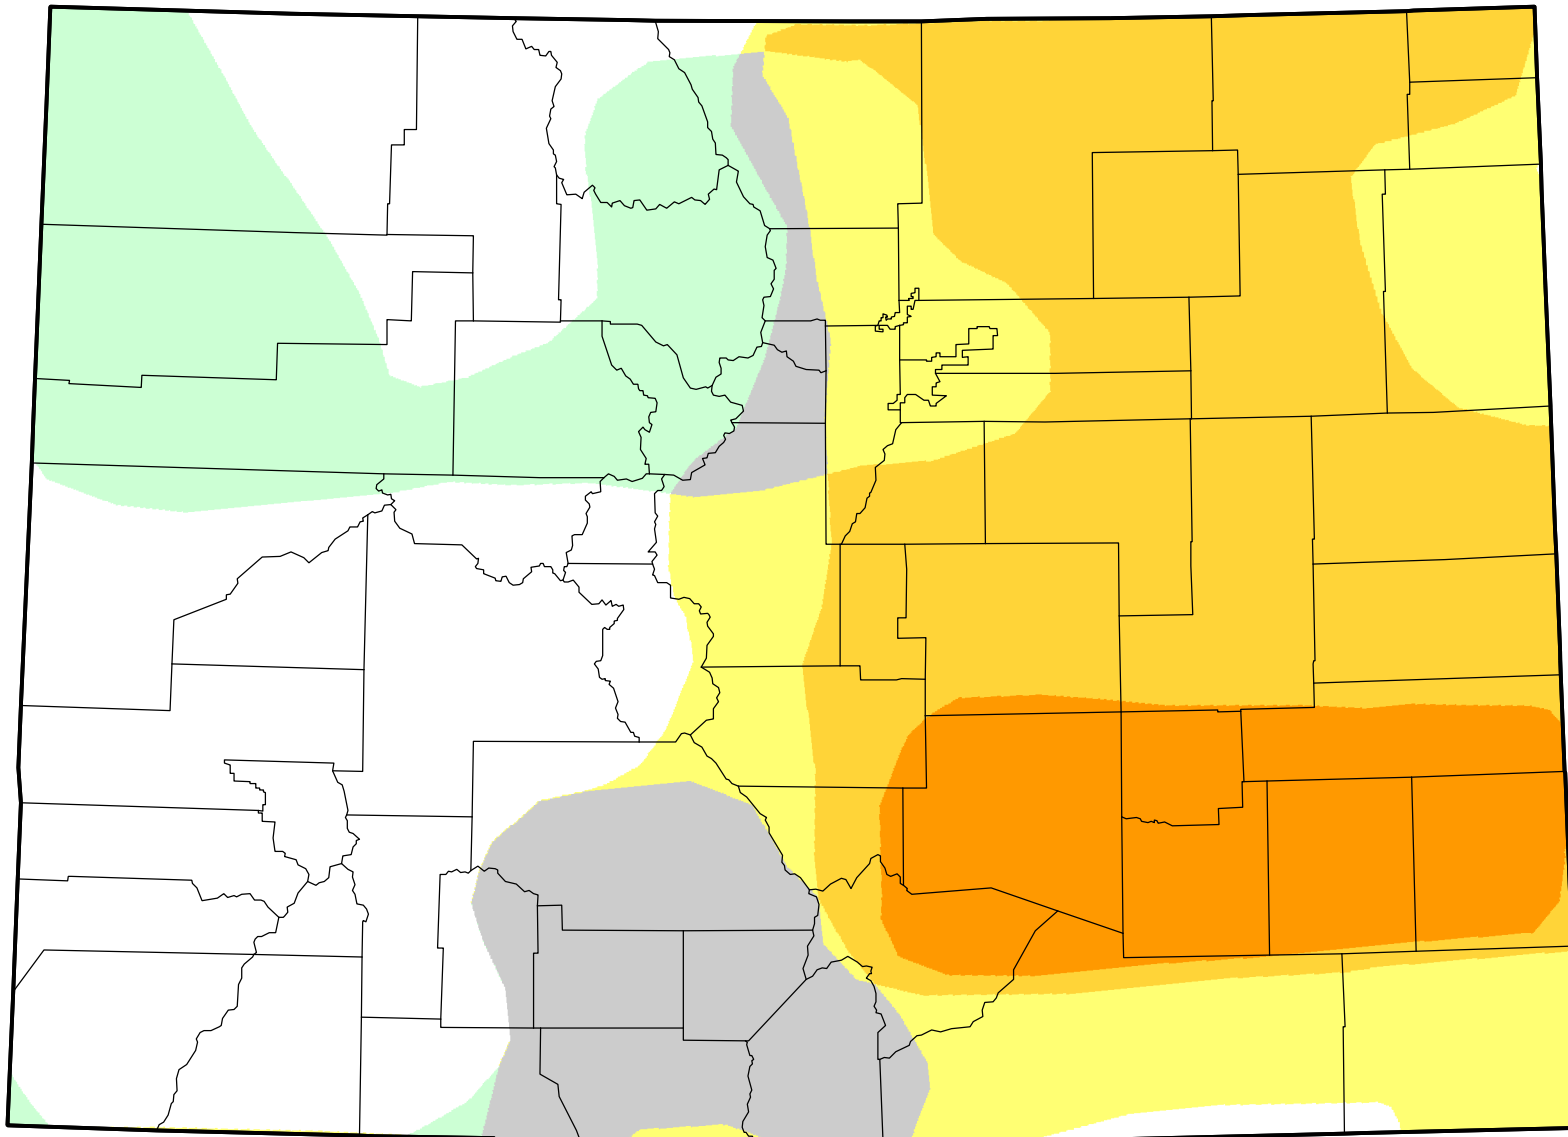

U.S. Drought Monitor Class Change - Colorado

13 Week

December 7, 2010
compared to
September 9, 2010

droughtmonitor.unl.edu