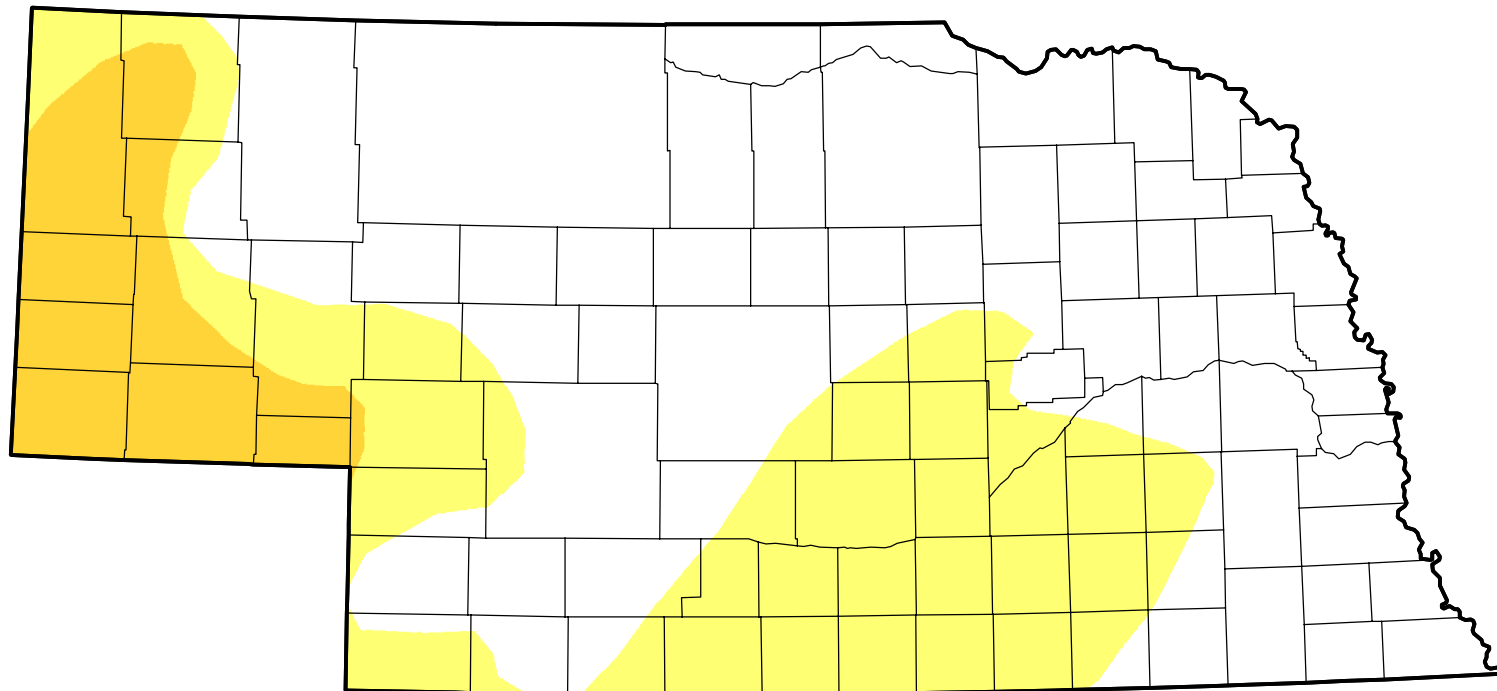

U.S. Drought Monitor Class Change - Nebraska

26 Week

**December 7, 2010
compared to
June 10, 2010**

droughtmonitor.unl.edu

-  5 Class Degradation
-  4 Class Degradation
-  3 Class Degradation
-  2 Class Degradation
-  1 Class Degradation
-  No Change
-  1 Class Improvement
-  2 Class Improvement
-  3 Class Improvement
-  4 Class Improvement
-  5 Class Improvement