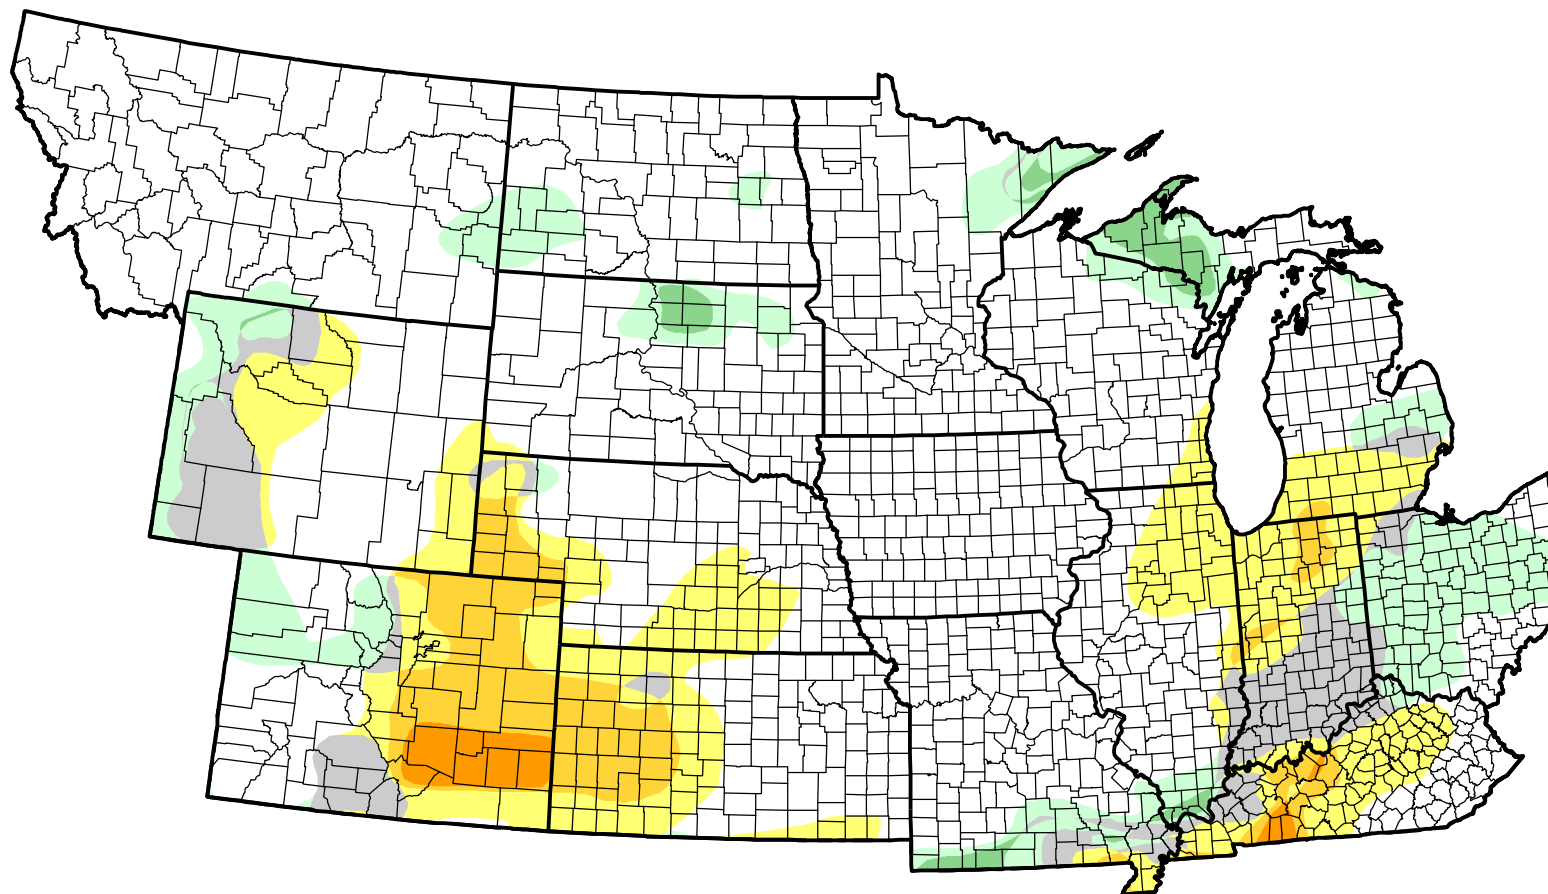

U.S. Drought Monitor Class Change - NWS Central 13 Week

-  5 Class Degradation
-  4 Class Degradation
-  3 Class Degradation
-  2 Class Degradation
-  1 Class Degradation
-  No Change
-  1 Class Improvement
-  2 Class Improvement
-  3 Class Improvement
-  4 Class Improvement
-  5 Class Improvement

**December 7, 2010
compared to
September 9, 2010**

droughtmonitor.unl.edu