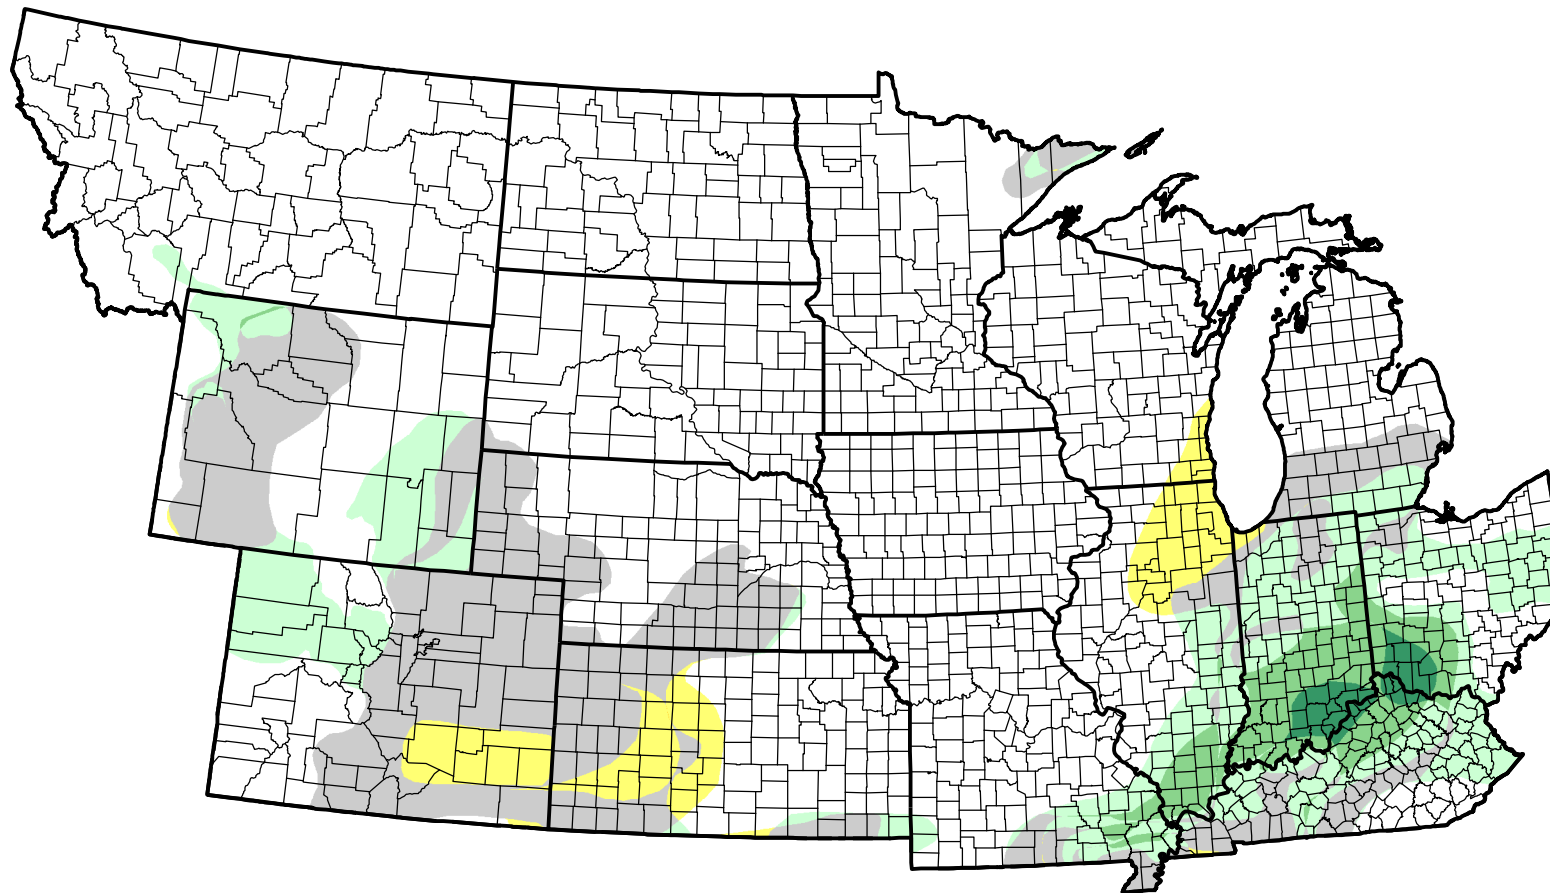

U.S. Drought Monitor Class Change - NWS Central 4 Week

**December 7, 2010
compared to
November 11, 2010**

droughtmonitor.unl.edu

- | | |
|---|---------------------|
|  | 5 Class Degradation |
|  | 4 Class Degradation |
|  | 3 Class Degradation |
|  | 2 Class Degradation |
|  | 1 Class Degradation |
|  | No Change |
|  | 1 Class Improvement |
|  | 2 Class Improvement |
|  | 3 Class Improvement |
|  | 4 Class Improvement |
|  | 5 Class Improvement |