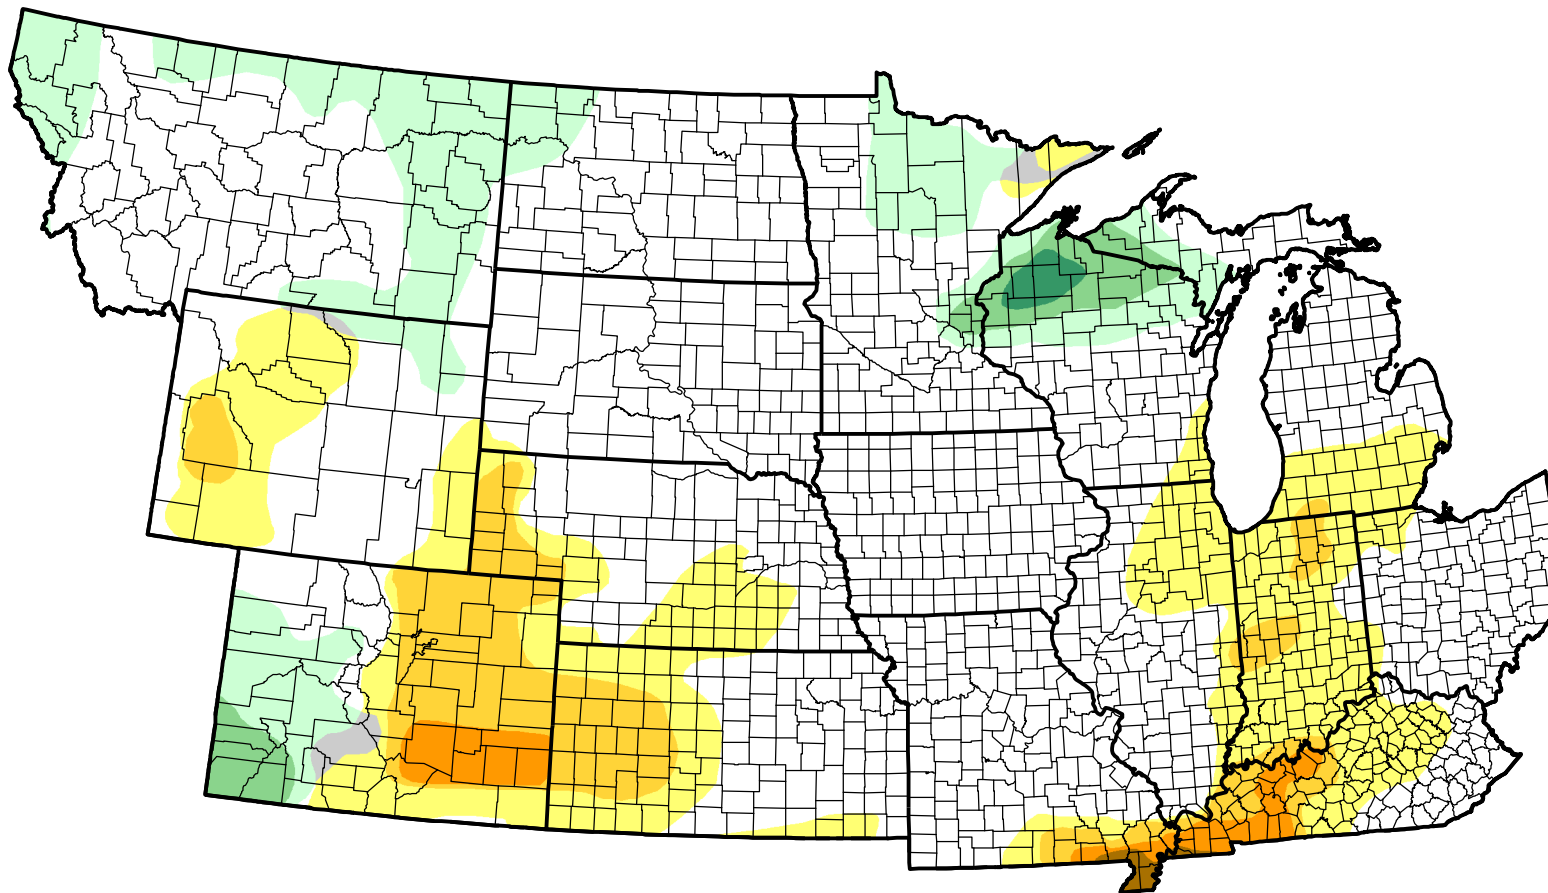

# U.S. Drought Monitor Class Change - NWS Central 52 Week

-  5 Class Degradation
-  4 Class Degradation
-  3 Class Degradation
-  2 Class Degradation
-  1 Class Degradation
-  No Change
-  1 Class Improvement
-  2 Class Improvement
-  3 Class Improvement
-  4 Class Improvement
-  5 Class Improvement

**December 7, 2010  
compared to  
December 10, 2009**

[droughtmonitor.unl.edu](http://droughtmonitor.unl.edu)