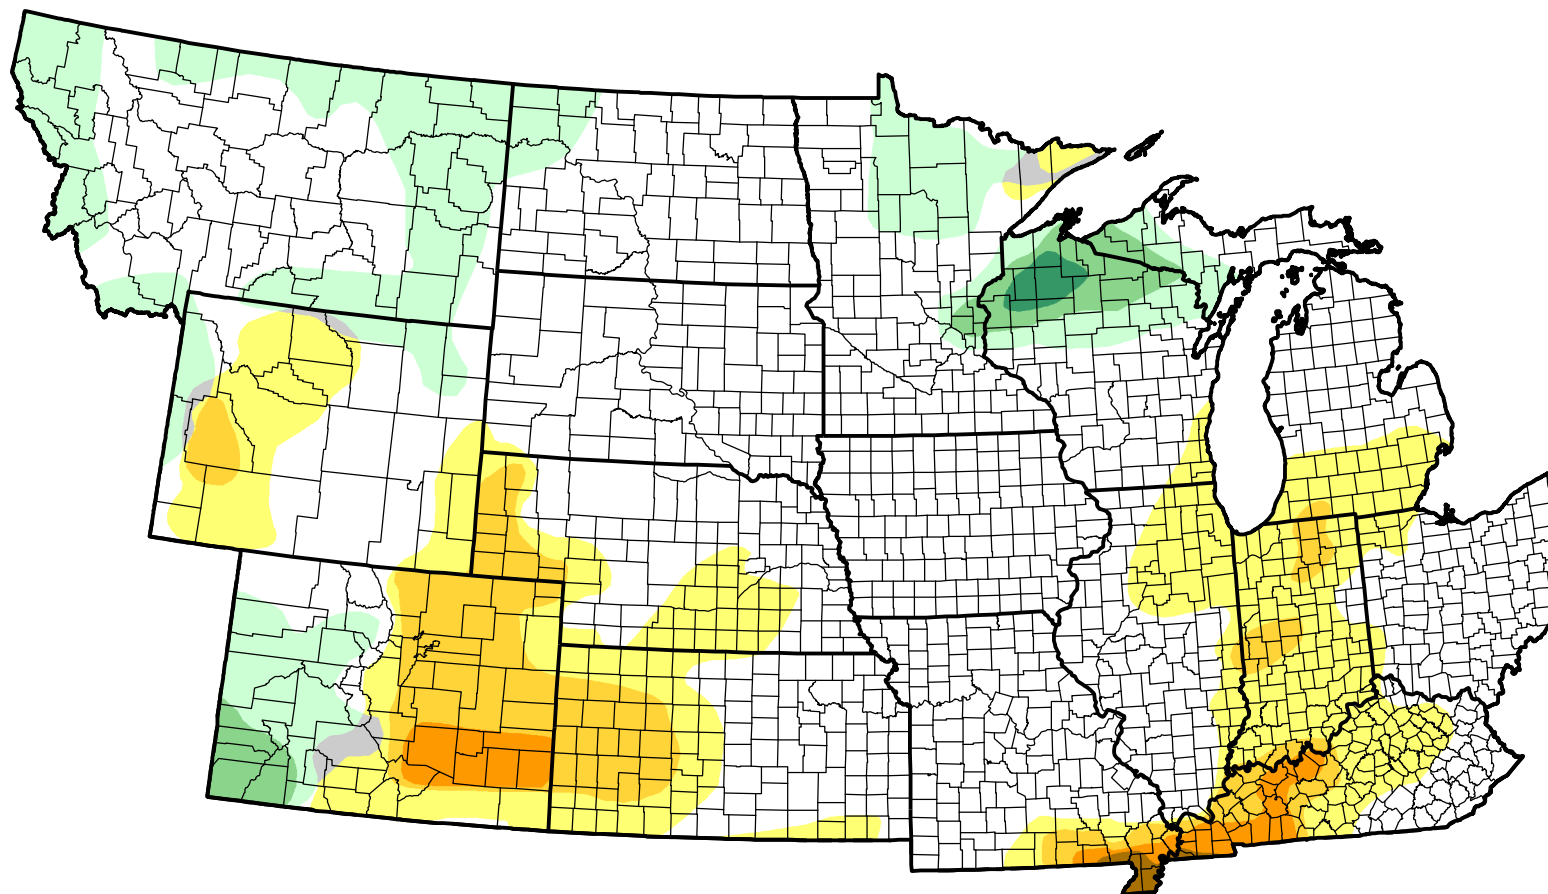

# U.S. Drought Monitor Class Change - NWS Central Start of Calendar Year

-  5 Class Degradation
-  4 Class Degradation
-  3 Class Degradation
-  2 Class Degradation
-  1 Class Degradation
-  No Change
-  1 Class Improvement
-  2 Class Improvement
-  3 Class Improvement
-  4 Class Improvement
-  5 Class Improvement

December 7, 2010  
compared to  
December 31, 2009

[droughtmonitor.unl.edu](http://droughtmonitor.unl.edu)