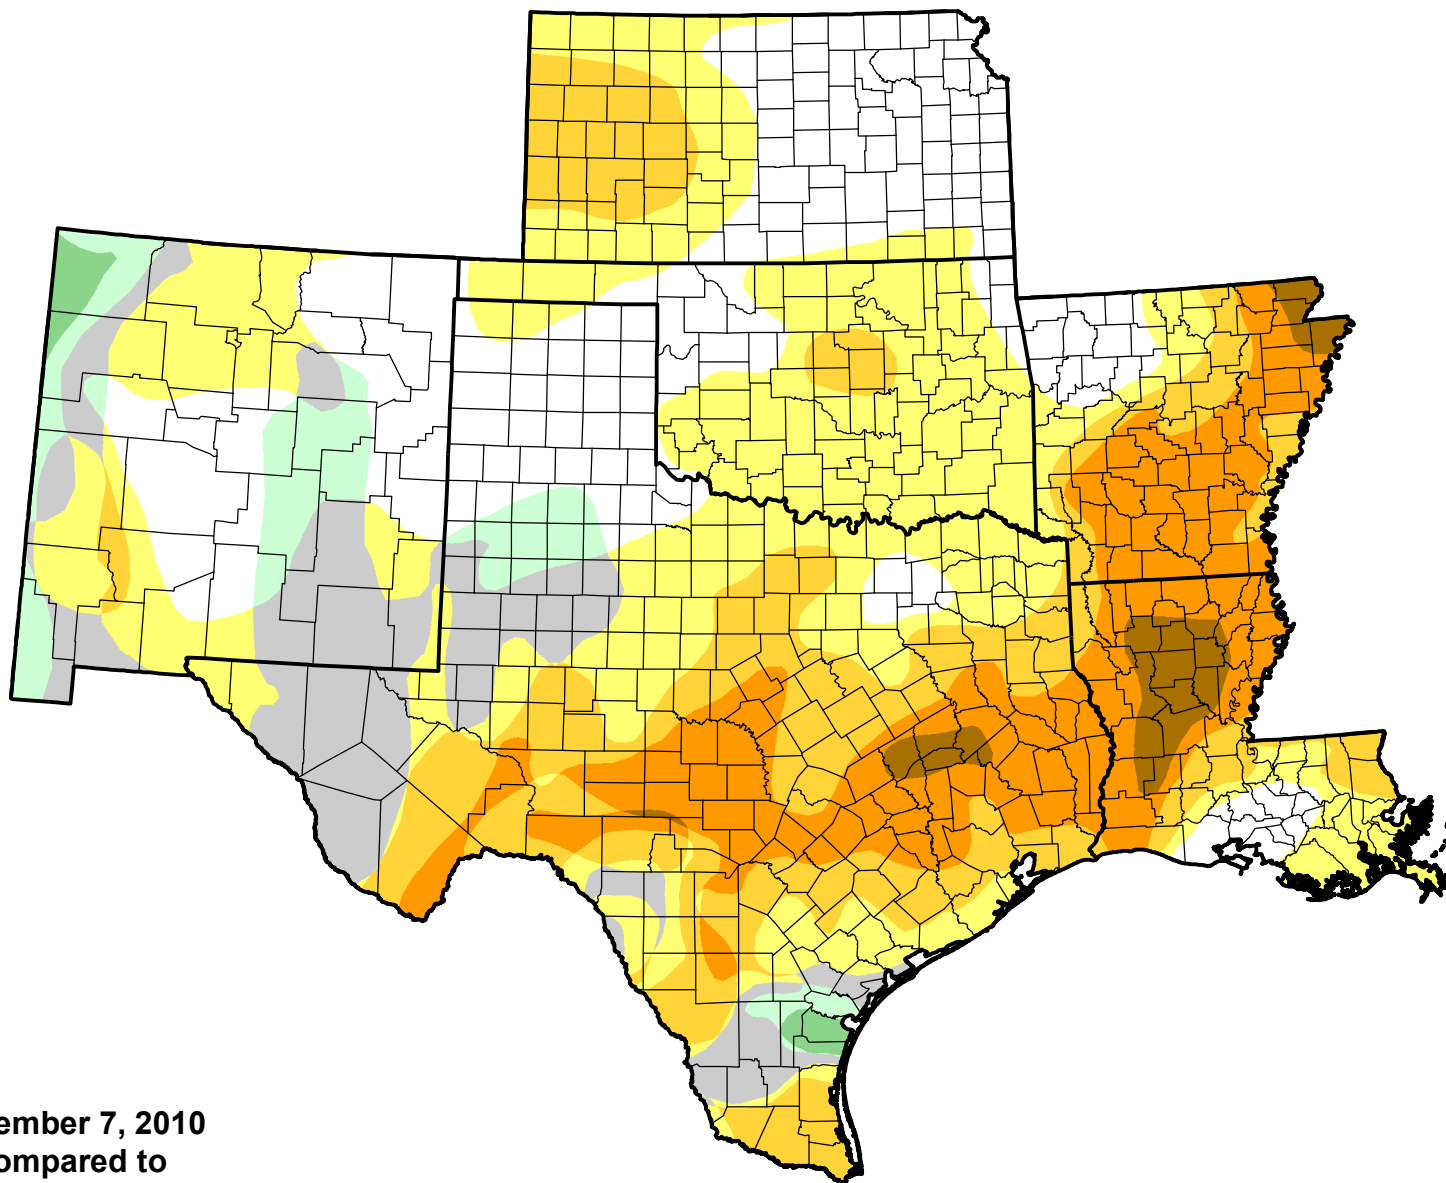

U.S. Drought Monitor Class Change - SCIPP

Start of Calendar Year

December 7, 2010
compared to
December 31, 2009

droughtmonitor.unl.edu

-  5 Class Degradation
-  4 Class Degradation
-  3 Class Degradation
-  2 Class Degradation
-  1 Class Degradation
-  No Change
-  1 Class Improvement
-  2 Class Improvement
-  3 Class Improvement
-  4 Class Improvement
-  5 Class Improvement