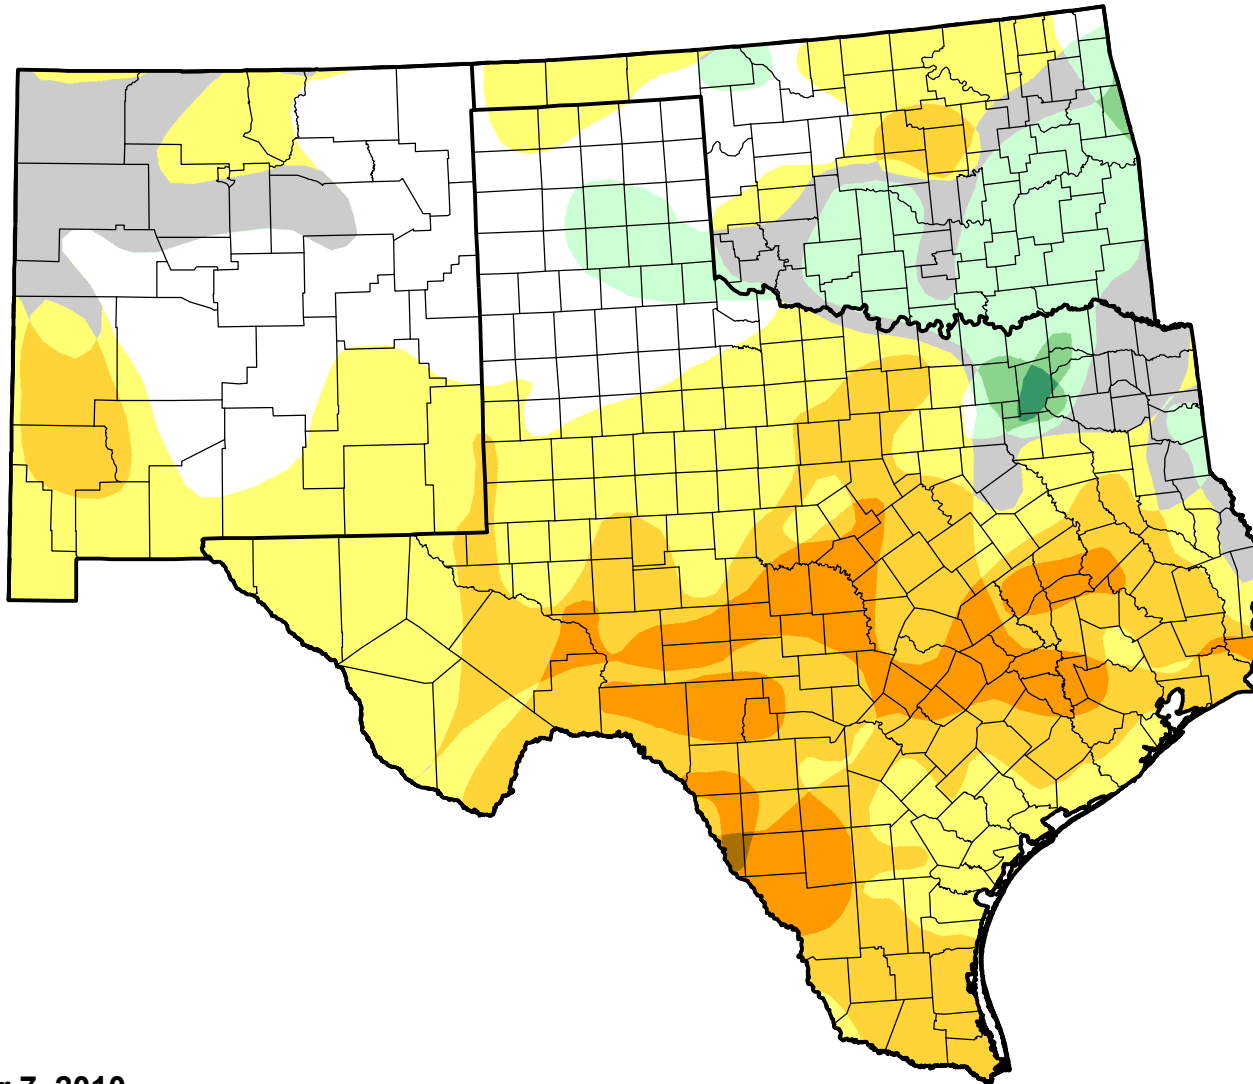

U.S. Drought Monitor Class Change - Southern Plains RDEWS

13 Week

December 7, 2010
compared to
September 9, 2010

droughtmonitor.unl.edu

-  5 Class Degradation
-  4 Class Degradation
-  3 Class Degradation
-  2 Class Degradation
-  1 Class Degradation
-  No Change
-  1 Class Improvement
-  2 Class Improvement
-  3 Class Improvement
-  4 Class Improvement
-  5 Class Improvement