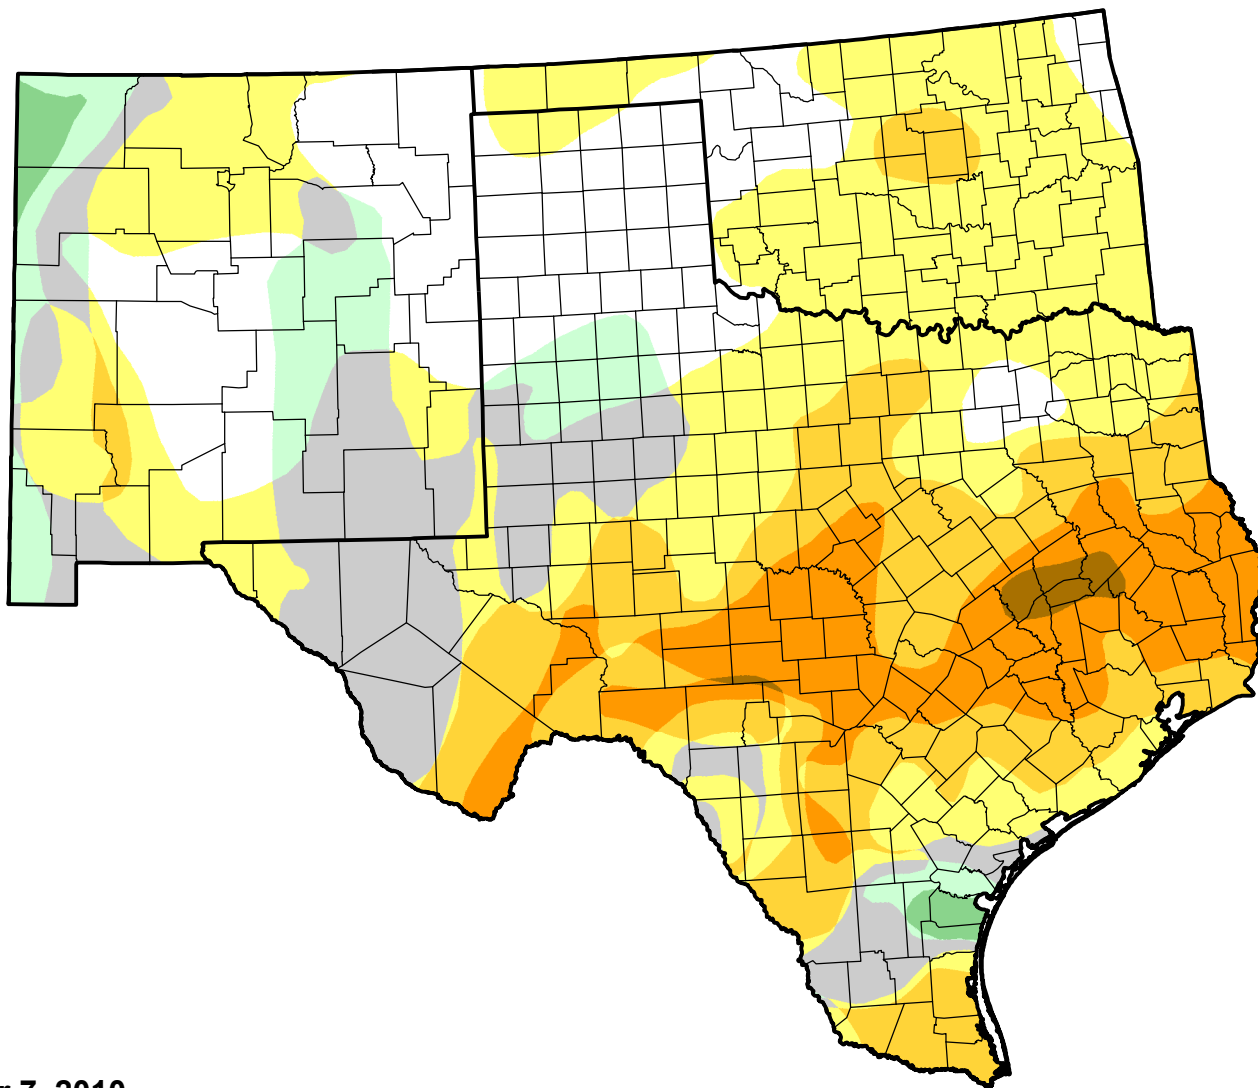

# U.S. Drought Monitor Class Change - Southern Plains RDEWS

Start of Calendar Year

December 7, 2010  
compared to  
December 31, 2009

[droughtmonitor.unl.edu](http://droughtmonitor.unl.edu)

-  5 Class Degradation
-  4 Class Degradation
-  3 Class Degradation
-  2 Class Degradation
-  1 Class Degradation
-  No Change
-  1 Class Improvement
-  2 Class Improvement
-  3 Class Improvement
-  4 Class Improvement
-  5 Class Improvement